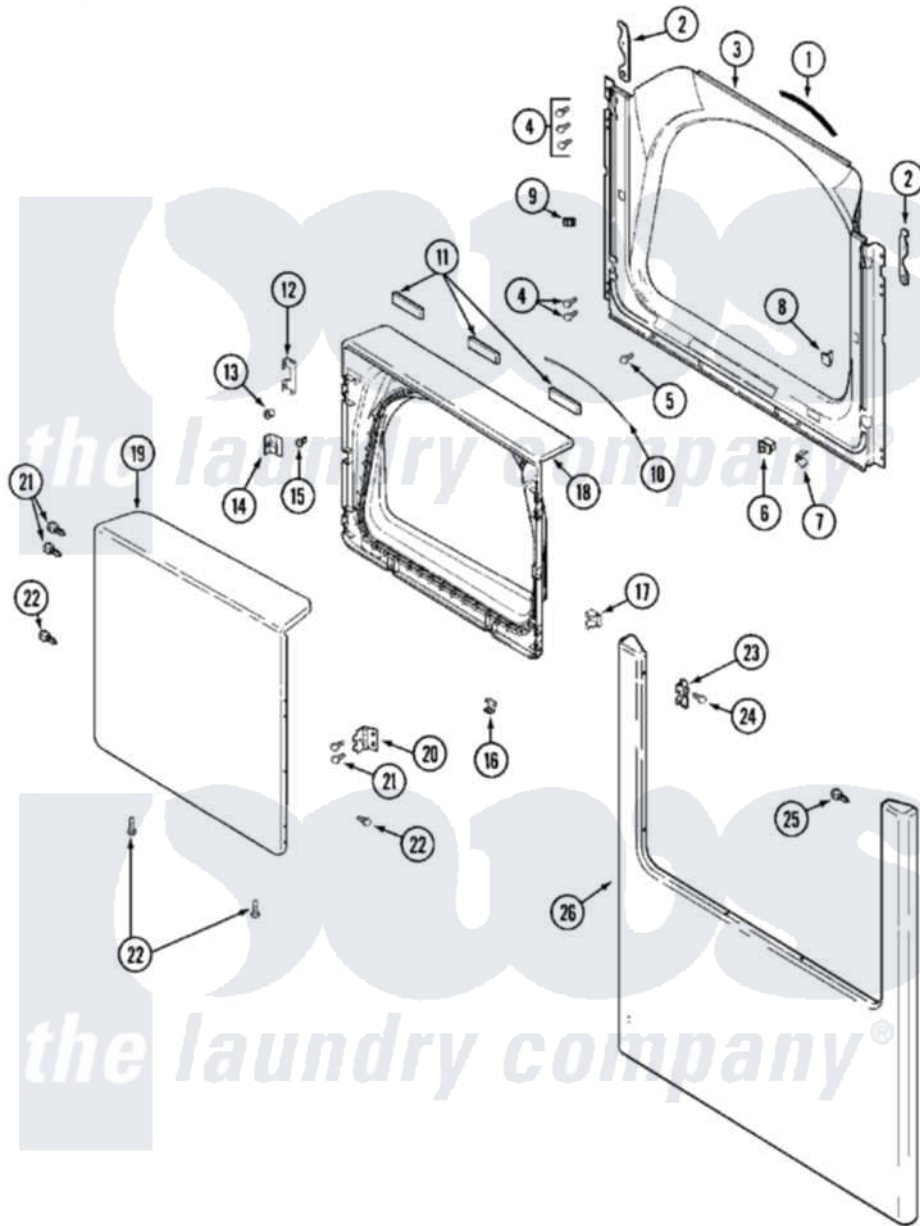

Maytag MDE16PRAYW 03 - DOOR

Maytag Residential Maytag MDE16PRAYW Dryer Parts Parts Diagram 03 - DOOR
 Click on the part number to view part

Item	Original Part Number	Replaced By	Status	Part Description
001	33001767			Seal, Shroud
002	22002247	33002597		Hook, Security
003	33001900			Shroud
004	22001995			Screw Note: Screw, Tumbler Front And Shroud
005	33001768			Screw, Shroud Note: Screw, Shroud And Outlet Duct
006	33001509	W10169313		Switch-Dor
"	33002664	33002166		Switch, Door
007	33001760			Bracket, Hinge
008	NLA		Not Available	PLUG, DOOR CATCH
009	Y304578	LA-1003		Door Catch Kit
010	33002094			Seal, Door
011	33001268		Not Available	PAD, DOOR
012	22002038			Clip, Door
013	33001771			Bushing, Inner Door
014	33001793			Bracket, Strike

015	33001761		Strike, Door
016	22002039		Clip, Door
017	33001763		Plug, Inner Door
018	22002039		Clip, Door
"	22002063		Screw No.8-18AB Wafer Head
"	33001899		Door, Inner
019	33001904		Door, Outer
020	33001759		Hinge, Door
021	22002062	98006631	Screw
022	22002063		Screw No.8-18AB Wafer Head
023	33001764		Cover, Hinge Hole
024	33001846		Screw, Hinge Hole Cover
025	22002243		Screw, Front Panel And Hinge
"	22002244		Clip, Grounding
026	213280	204439	Screw And Fstner Assembly
"	22002239		Clip, Front Panel
"	33001901		Panel, Front