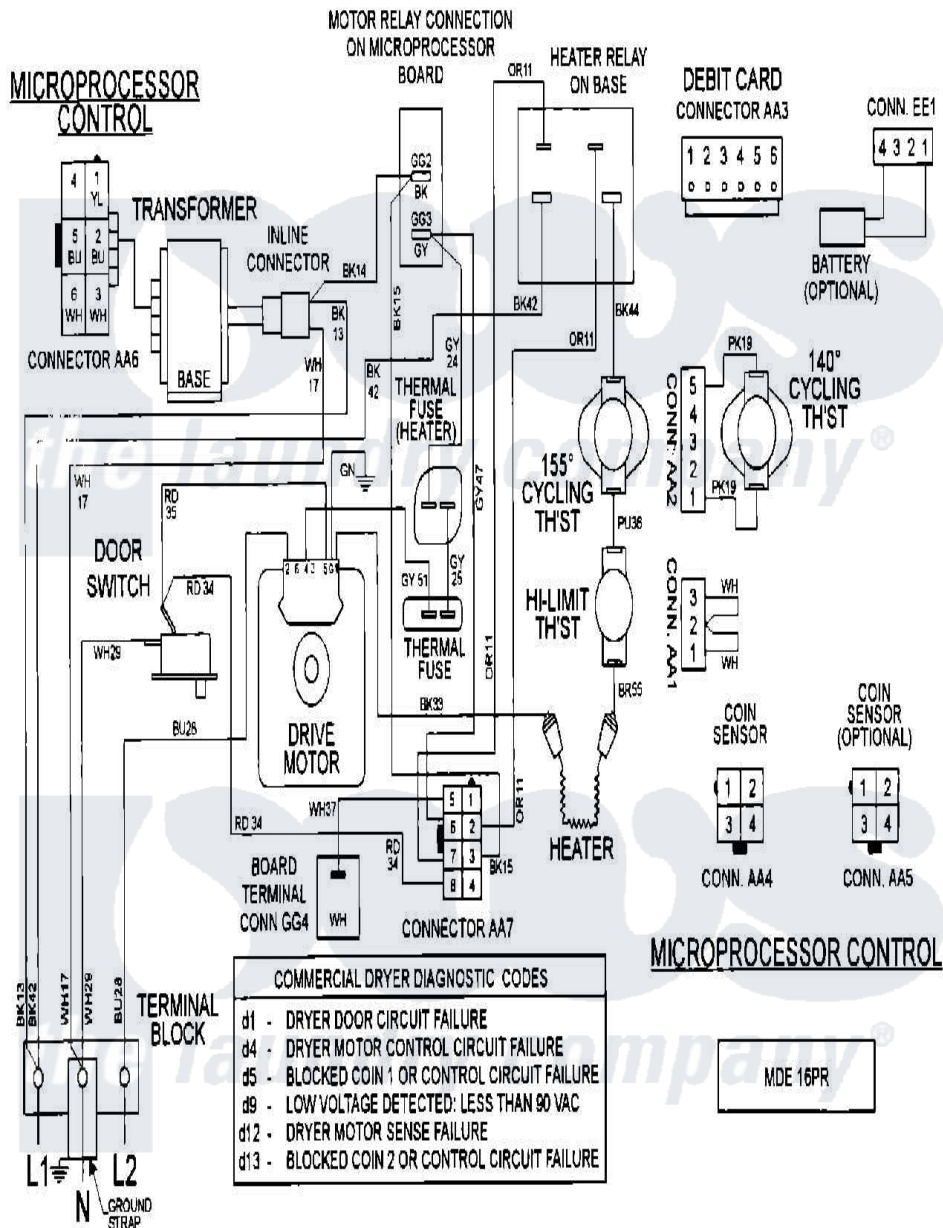

Maytag MDE16PRAYW 07 - WIRING INFORMATION

Maytag Residential Maytag MDE16PRAYW Dryer Parts Parts Diagram 07 - WIRING INFORMATION
 Click on the part number to view part

Item	Original Part Number	Replaced By	Status	Part Description
001	NLA		Not Available	WIRING INFORMATION