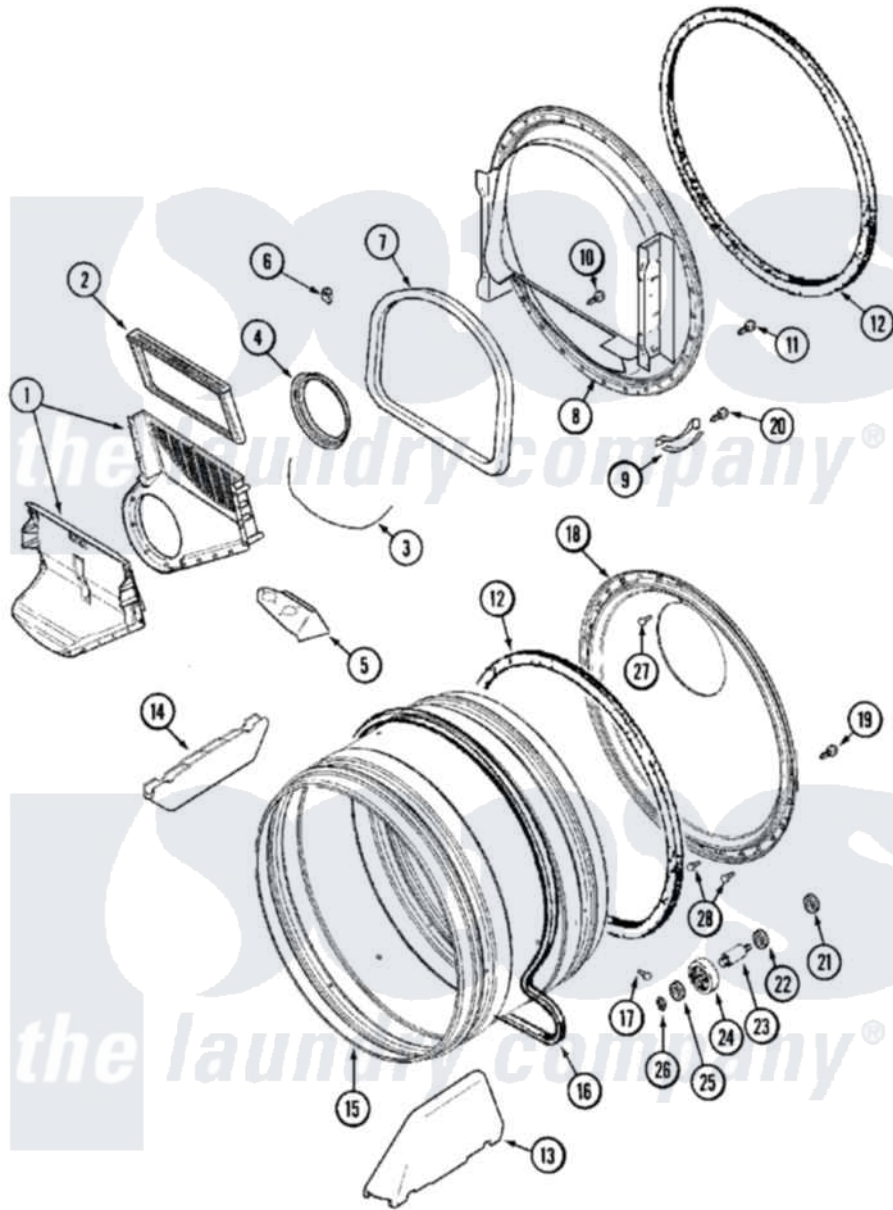

Maytag MDE16PRAYW 08 - TUMBLER

Maytag [Residential Maytag MDE16PRAYW Dryer Parts](#) Parts Diagram 08 - TUMBLER
 Click on the part number to view part

Item	Original Part Number	Replaced By	Status	Part Description
001	33001799			Outlet Duct Assembly Note: Outlet Duct Assembly
002	33001804	33002790		Lint Filter
003	NLA		Not Available	SEAL, OUTLET DUCT
004	33001758	33002560		Seal, Blower
005	33001837			Cover, Thermostat
006	Y310376			Clip, Door Switch Harness
007	33001767			Seal, Shroud
008	33001802			Front, Tumbler
009	306508			Tumbler Bearing Kit ----W
010	NLA		Not Available	SCREW, OUTLET DUCT
011	33001855	33002917		Screw, No.10-16
012	33001807			Seal, Tumbler
013	33001756	33002032		Baffle
014	33001755			Baffle
015	33001794	33001889		Tumbler
016	33001777	33002535		V-Belt

017	33001788	33002973	Screw, No.9-15 X 1.00 Hx WS
018	33001801		Back, Tumbler
019	22001995		Screw Note: Screw, Tumbler Front And Shroud
020	210720		Rivet, Bearing To Tumbler Fmt
021	33001443		Nut, Hex
022	Y313347	312535	Washer, Vault Mounting Brk.
023	Y312948	6-3129480	Shaft- Tumbler
024	Y303373	12001541	Drum Roller/Washer Assembly--W
025	312535		Washer, Vault Mounting Brk.
026	410233	9703438	Ring-Retrn
027	210932		Screw, No.8 X 9/16 Ctsk Note: Screw, Inlet Duct
028	22001996	3370225	Screw