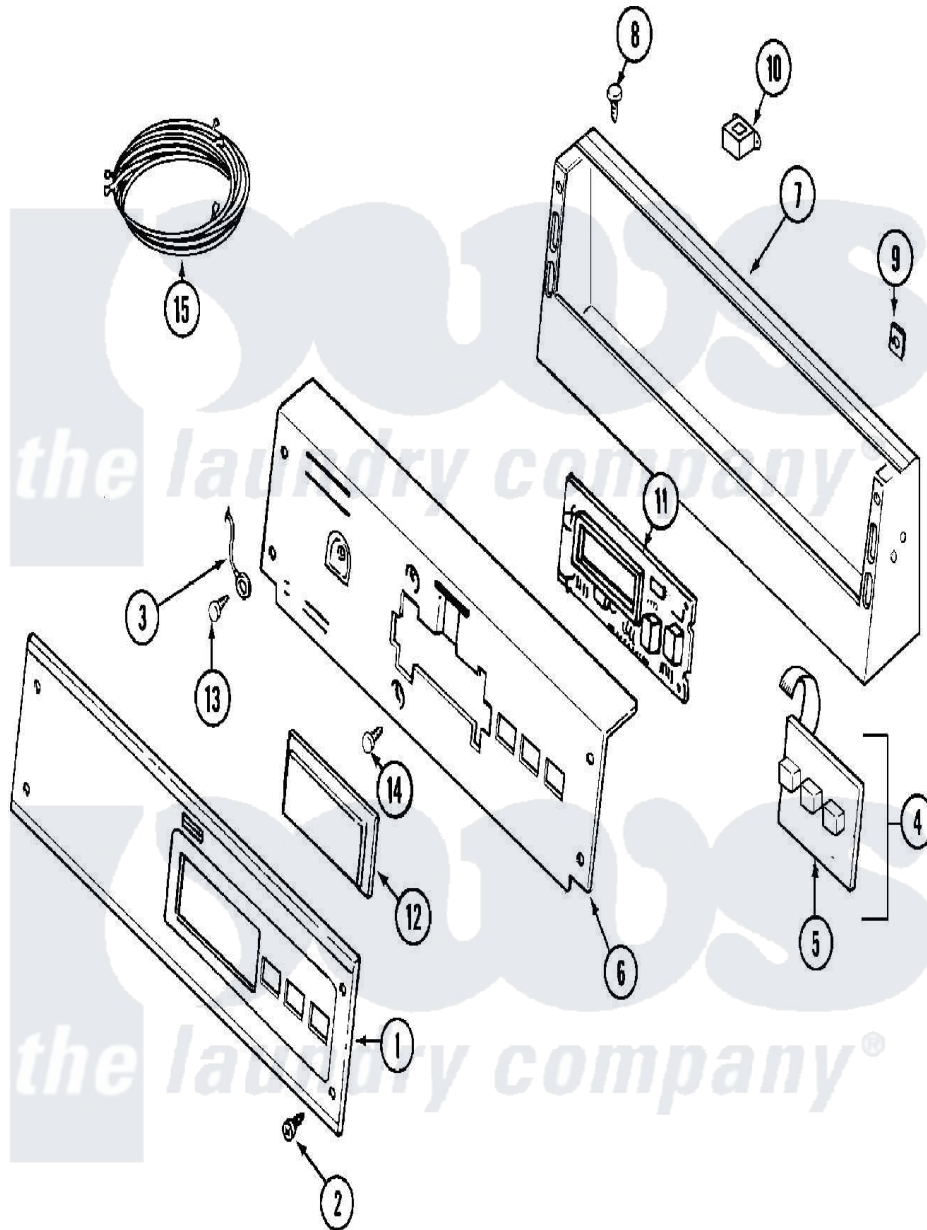

Maytag MDE16PRAZW 01 - CONTROL PANEL

Maytag Residential Maytag MDE16PRAZW Dryer Parts Parts Diagram 01 - CONTROL PANEL
 Click on the part number to view part

Item	Original Part Number	Replaced By	Status	Part Description
001	22001976			Bezel
"	315211	22002354		Screw, Back Bracket
"	33001955	33002939		Facia - Pr
002	215506			Screw, Control Panel Overlay
003	22001959			Wire, Ground
004	215527	W10140652		Screw, 6-20 X 1/2
"	306694			Backup Plate With Switch
005	215517	W10131113		Push Button
006	22001511	22002954		Deflector, Water
"	33001956	W10124215		Bracket, Control
"	33002523			Bracket, Back
007	22003101			Console
"	33001957			Console
008	22001996	3370225		Screw
009	215003			Fastener, Panel And Bracket
010	211251			Screw, Transformer

"	22001419		Nut, Transformer
"	22001960		Transformer
"	22002139		Transformer
"	33001821		Transformer
011	33001204		Stand-Off, Ccontrol Board
"	33001746	W10130081	Control Board
"	912077		Locknut, Reader Harness
012	22001962	W10131114	Cover, Display
013	211252		Screw, Ground Wire
014	215526		Screw, Circuit Board
015	33001878		Wire Harness, Main
"	33001953		Wire Harness, Main
"	NLA	Not Available	WIRE HARNESS, MAIN
016	22001973		Harness, Pr Service
"	33001856		Reader Harness Kit