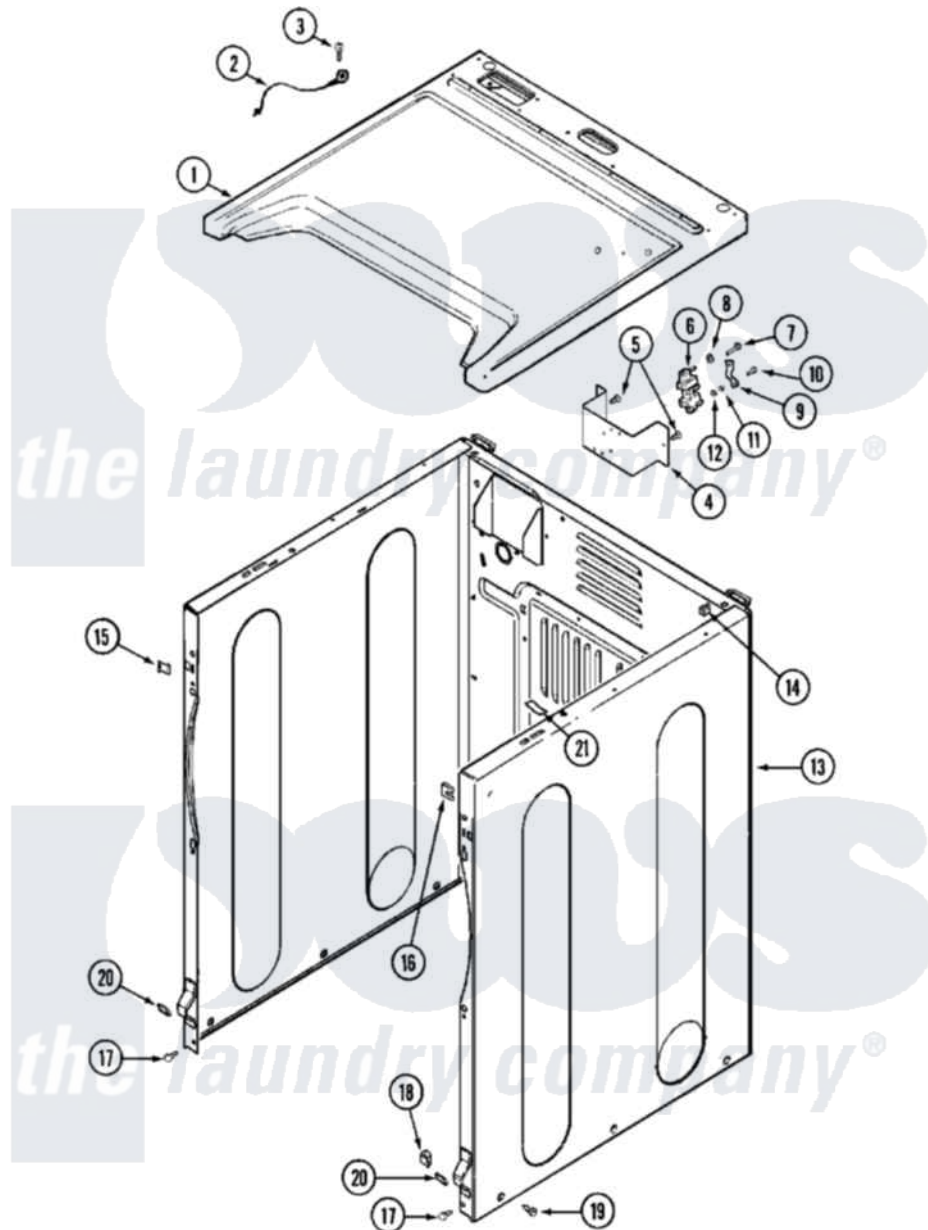

Maytag MDE16PRAZW 02 - CABINET-FRONT

Maytag [Residential Maytag MDE16PRAZW Dryer Parts](#) Parts Diagram 02 - CABINET-FRONT
 Click on the part number to view part

Item	Original Part Number	Replaced By	Status	Part Description
001	33001896			Cover, Top
"	33002631			Cover, Top
002	22001959			Wire, Ground
003	210186	3370225		Screw
004	NLA		Not Available	BRACKET, TERMINAL BLOCK---NA
005	22001995			Screw Note: Screw, Tumbler Front And Shroud
006	33001244			Block, Terminal
007	Y312209	W10001200		Screw
008	Y311270			Washer, Terminal Block
009	Y312184			Strap, Grounding
010	NLA		Not Available	SCREW, GROUND STRAP
011	311484	112432		Nut
012	311093			Washer, Terminal Connection
013	22001995			Screw Note: Screw, Tumbler Front And Shroud

"	22003367	22004095	Hinge, Plastic
"	NLA		Not Available
014	310933	33002194	CABINET (WHT)
015	22002049		Nut, Speed
016	213280	204439	Clip Note: Clip, Front Panel
017	22001995		Screw And Fstner Assembly
018	Y310376		Screw Note: Screw, Tumbler Front And Shroud
019	213007		Clip, Door Switch Harness
"	22003409	213007	Xfor Cabinet See Cabinet, Back
020	22002239		Xfor Cabinet See Cabinet, Back
021	33001836		Clip, Front Panel
022	Y310376		Strap, Top Cover Support
			Clip, Door Switch Harness