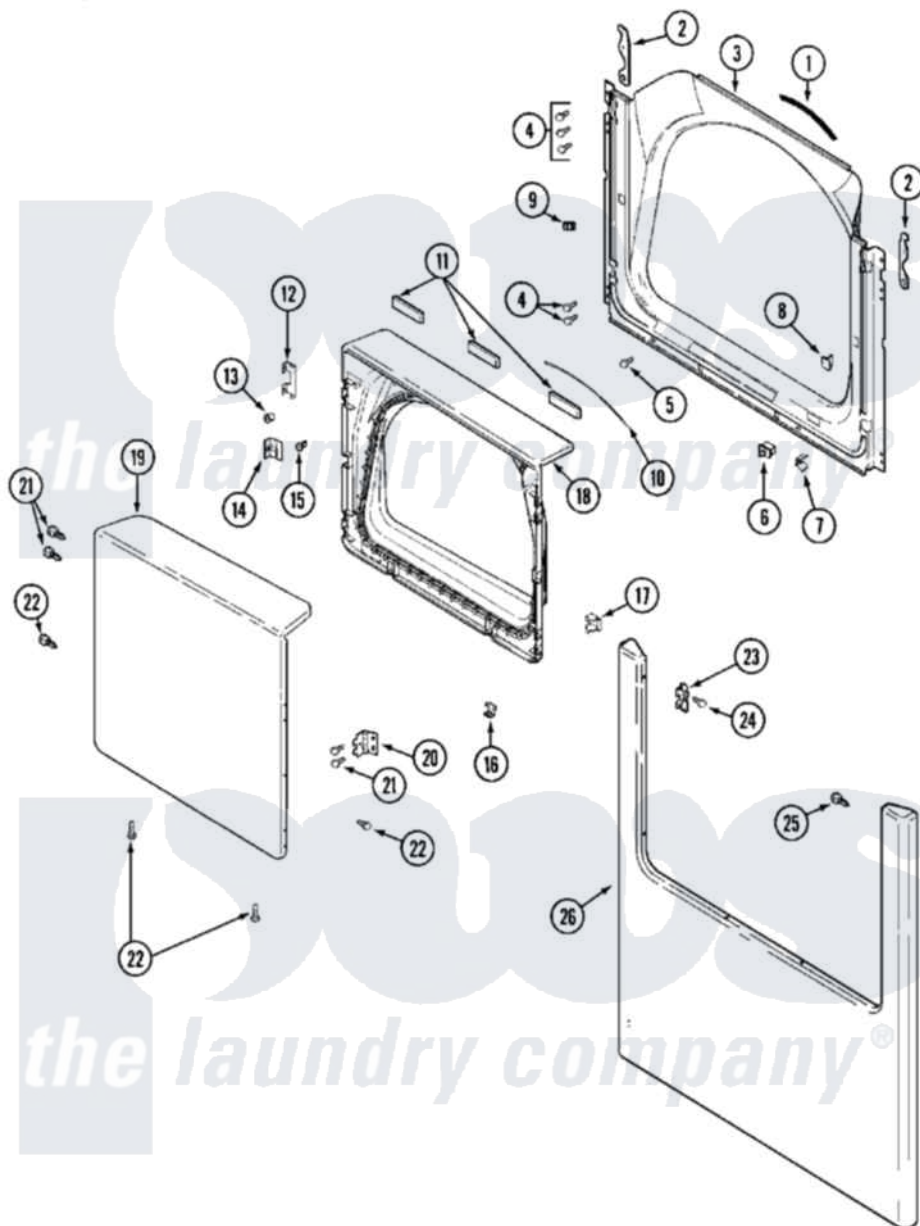

# Maytag MDE16PRAZW 03 - DOOR

Maytag [Residential Maytag MDE16PRAZW Dryer Parts](#) Parts Diagram 03 - DOOR  
 Click on the part number to view part

Item	Original Part Number	Replaced By	Status	Part Description
001	<a href="#">33001767</a>			Seal, Shroud
002	22002247	<a href="#">33002597</a>		Hook, Security
003	<a href="#">33001900</a>			Shroud
004	<a href="#">22001995</a>			Screw Note: Screw, Tumbler Front And Shroud
005	<a href="#">33001768</a>			Screw, Shroud Note: Screw, Shroud And Outlet Duct
006	33001509	<a href="#">W10169313</a>		Switch-Dor
"	33002664	<a href="#">33002166</a>		Switch, Door
007	<a href="#">33001760</a>			Bracket, Hinge
008	NLA		Not Available	PLUG, DOOR CATCH
009	Y304578	<a href="#">LA-1003</a>		Door Catch Kit
010	<a href="#">33002094</a>			Seal, Door
011	33001268		Not Available	PAD, DOOR
012	<a href="#">22002038</a>			Clip, Door
013	<a href="#">33001771</a>			Bushing, Inner Door
014	<a href="#">33001793</a>			Bracket, Strike

015	<a href="#">33001761</a>		Strike, Door
016	<a href="#">22002039</a>		Clip, Door
017	<a href="#">33001763</a>		Plug, Inner Door
018	<a href="#">22002039</a>		Clip, Door
"	<a href="#">22002063</a>		Screw No.8-18AB Wafer Head
"	<a href="#">33001899</a>		Door, Inner
019	<a href="#">33001904</a>		Door, Outer
020	<a href="#">33001759</a>		Hinge, Door
021	22002062	<a href="#">98006631</a>	Screw
022	<a href="#">22002063</a>		Screw No.8-18AB Wafer Head
023	<a href="#">33001764</a>		Cover, Hinge Hole
024	<a href="#">33001846</a>		Screw, Hinge Hole Cover
025	<a href="#">22002243</a>		Screw, Front Panel And Hinge
"	<a href="#">22002244</a>		Clip, Grounding
026	213280	<a href="#">204439</a>	Screw And Fstner Assembly
"	<a href="#">22002239</a>		Clip, Front Panel
"	<a href="#">33001901</a>		Panel, Front