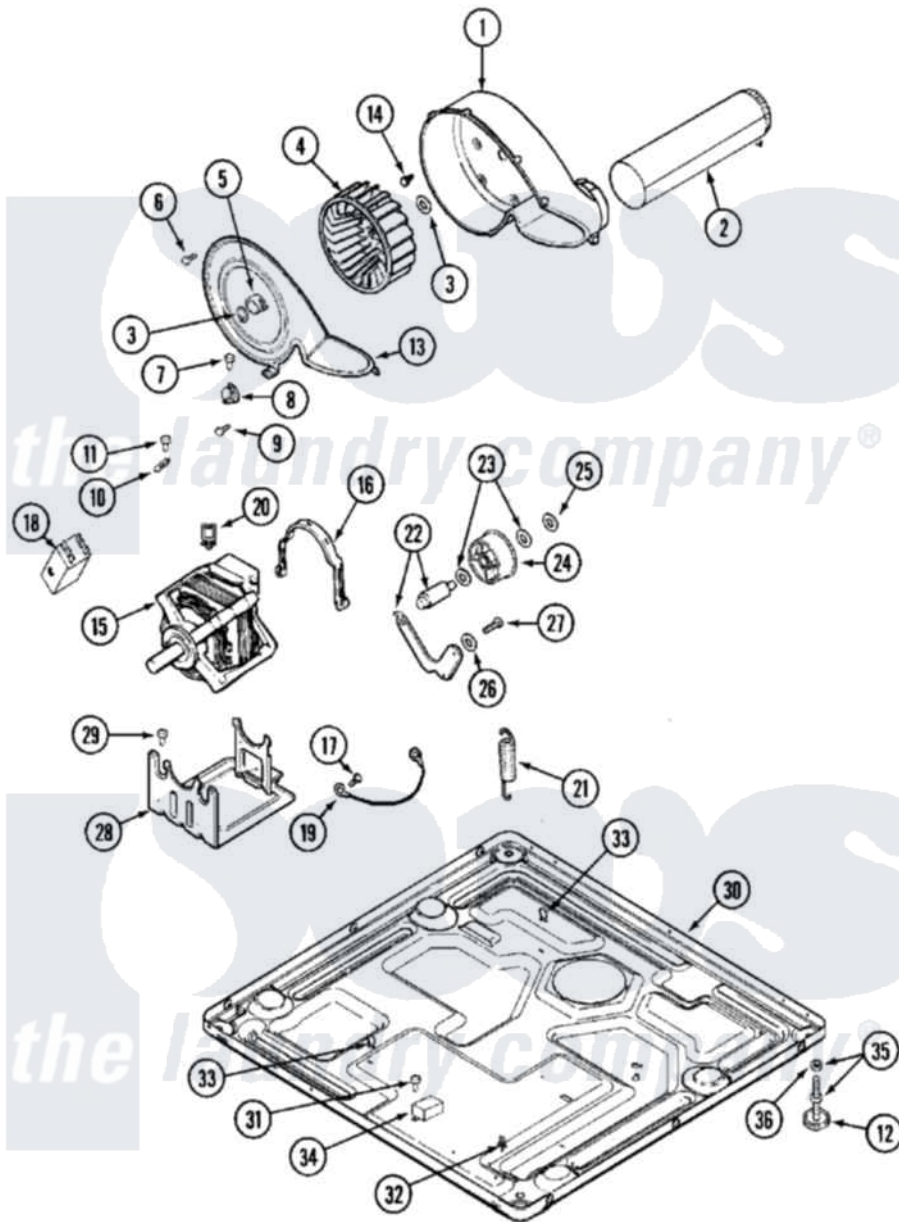

Maytag MDE16PRAZW 06 - MOTOR DRIVE

Maytag [Residential Maytag MDE16PRAZW Dryer Parts](#) Parts Diagram 06 - MOTOR DRIVE
 Click on the part number to view part

Item	Original Part Number	Replaced By	Status	Part Description
001	33001789			Housing, Blower
002	22001995			Screw Note: Screw, Tumbler Front And Shroud
"	33001800			Duct Assembly, Exhaust
003	410233	9703438		Ring-Retrn
004	33001790			Wheel, Blower
"	33002797			Wheel, Blower
005	312967			Clamp, Blower Housing
006	33001855	33002917		Screw, No.10-16
007	Y313561			Screw----NA
008	303392			Thermostat, Cycling
"	33303391			Thermostat, Cycling
009	22001996	3370225		Screw
010	33001762			Fuse, Thermal
011	NLA		Not Available	SCREW, THERMAL CUT-OFF
012	Y314137			Foot, Rubber
013	33001796	33002711		Cover, Blower Housing