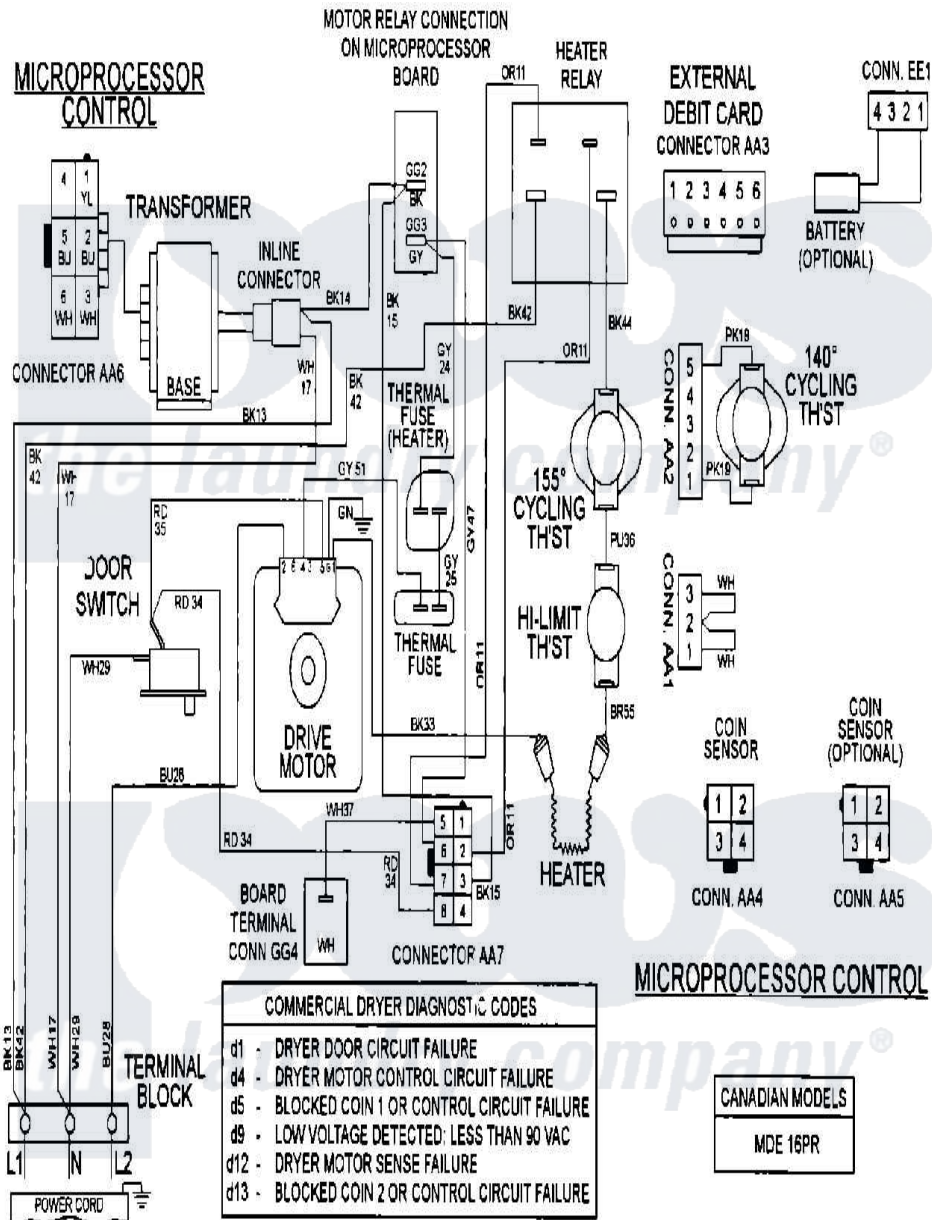

# Maytag MDE16PRAZW 07 - WIRING INFORMATION

Maytag [Residential Maytag MDE16PRAZW Dryer Parts](#) Parts Diagram 07 - WIRING INFORMATION  
 Click on the part number to view part

| Item | Original Part Number | Replaced By | Status        | Part Description   |
|------|----------------------|-------------|---------------|--------------------|
| 001  | NLA                  |             | Not Available | WIRING INFORMATION |