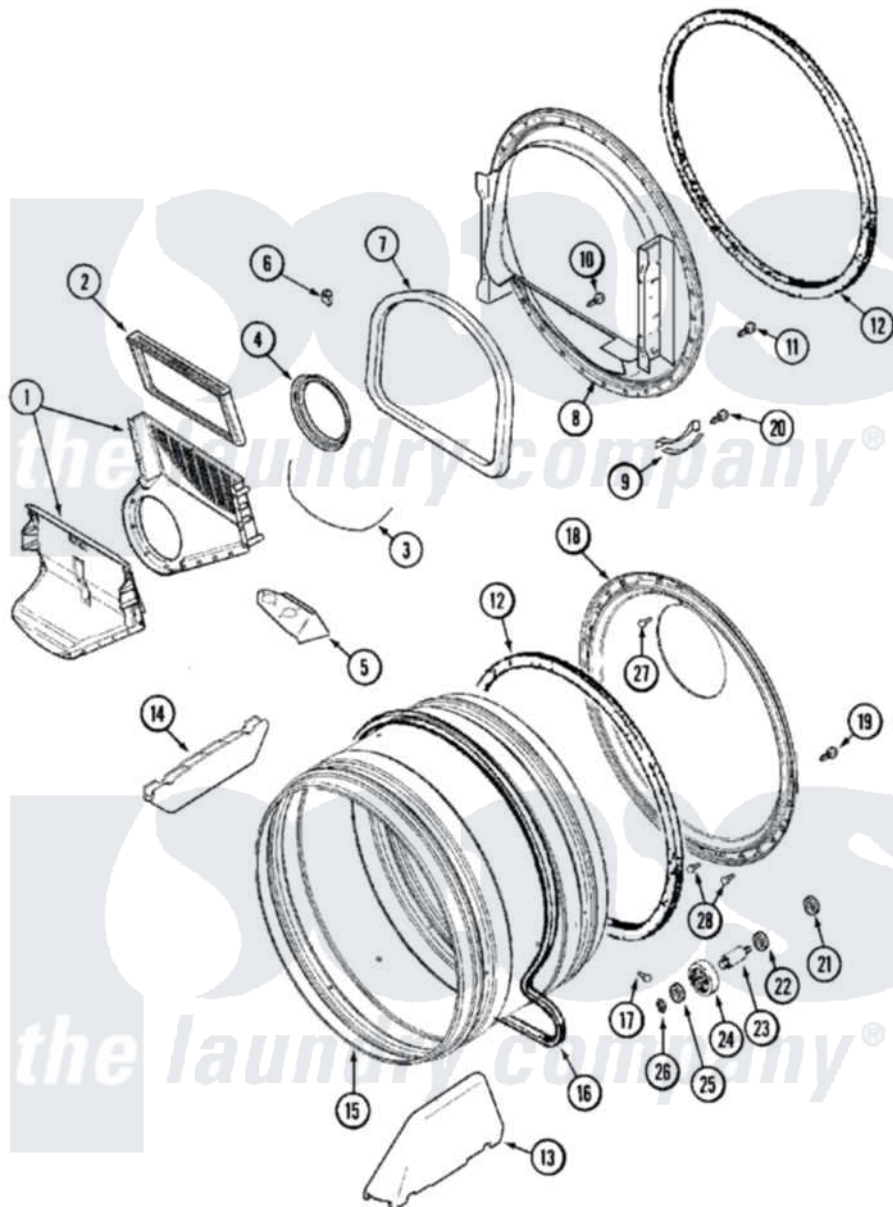

Maytag MDE16PRAZW 08 - TUMBLER

Maytag [Residential Maytag MDE16PRAZW Dryer Parts](#) Parts Diagram 08 - TUMBLER
 Click on the part number to view part

Item	Original Part Number	Replaced By	Status	Part Description
001	33001799			Outlet Duct Assembly Note: Outlet Duct Assembly
002	33001804	33002790		Lint Filter
003	NLA		Not Available	SEAL, OUTLET DUCT
004	33001758	33002560		Seal, Blower
005	33001837			Cover, Thermostat
006	Y310376			Clip, Door Switch Harness
007	33001767			Seal, Shroud
008	33001802			Front, Tumbler
009	306508			Tumbler Bearing Kit ----W
010	NLA		Not Available	SCREW, OUTLET DUCT
011	33001855	33002917		Screw, No.10-16
012	33001807			Seal, Tumbler
013	33001756	33002032		Baffle
014	33001755			Baffle
015	33001794	33001889		Tumbler
016	33001777	33002535		V-Belt

017	33001788	33002973	Screw, No.9-15 X 1.00 Hx WS
018	33001801		Back, Tumbler
019	22001995		Screw Note: Screw, Tumbler Front And Shroud
020	210720		Rivet, Bearing To Tumbler Fmt
021	33001443		Nut, Hex
022	Y313347	312535	Washer, Vault Mounting Brk.
023	Y312948	6-3129480	Shaft- Tumbler
024	Y303373	12001541	Drum Roller/Washer Assembly--W
025	312535		Washer, Vault Mounting Brk.
026	410233	9703438	Ring-Retrn
027	210932		Screw, No.8 X 9/16 Ctsk Note: Screw, Inlet Duct
028	22001996	3370225	Screw