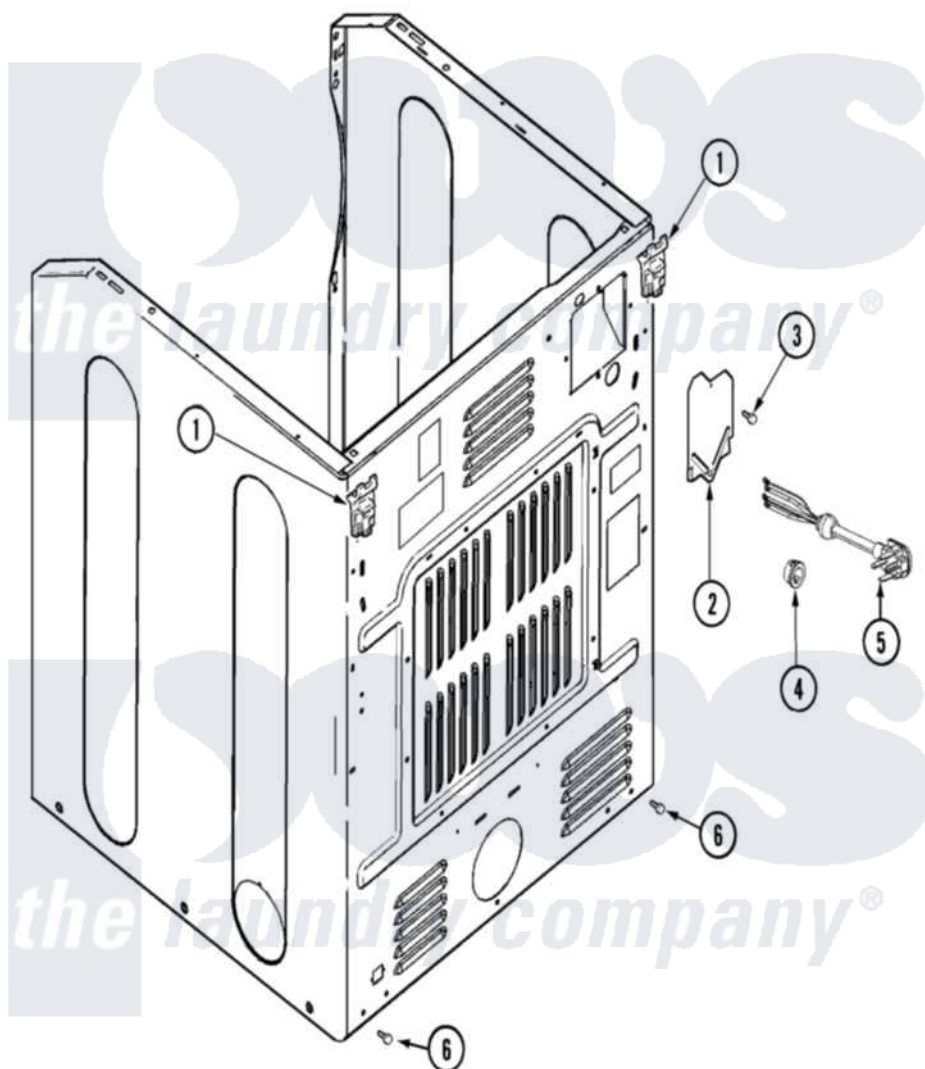

# Maytag MDE16PRDYW 04 - CABINET-REAR

Maytag Residential Maytag MDE16PRDYW Dryer Parts Parts Diagram 04 - CABINET-REAR  
 Click on the part number to view part

Item	Original Part Number	Replaced By	Status	Part Description
001	<a href="#">22001995</a>			Screw Note: Screw, Tumbler Front And Shroud
"	<a href="#">22004095</a>			Hinge, Plastic
002	<a href="#">33001795</a>			Cover, Terminal Block
003	<a href="#">22001995</a>			Screw Note: Screw, Tumbler Front And Shroud
004	<a href="#">33001425</a>			Locknut, Eared For Canadian
"	<a href="#">33002631</a>			Cover, Top
005	<a href="#">22003062</a>			Cord, Power
"	<a href="#">33002916</a>			Power Cord, Canadian 240V
006	<a href="#">22001995</a>			Screw Note: Screw, Tumbler Front And Shroud