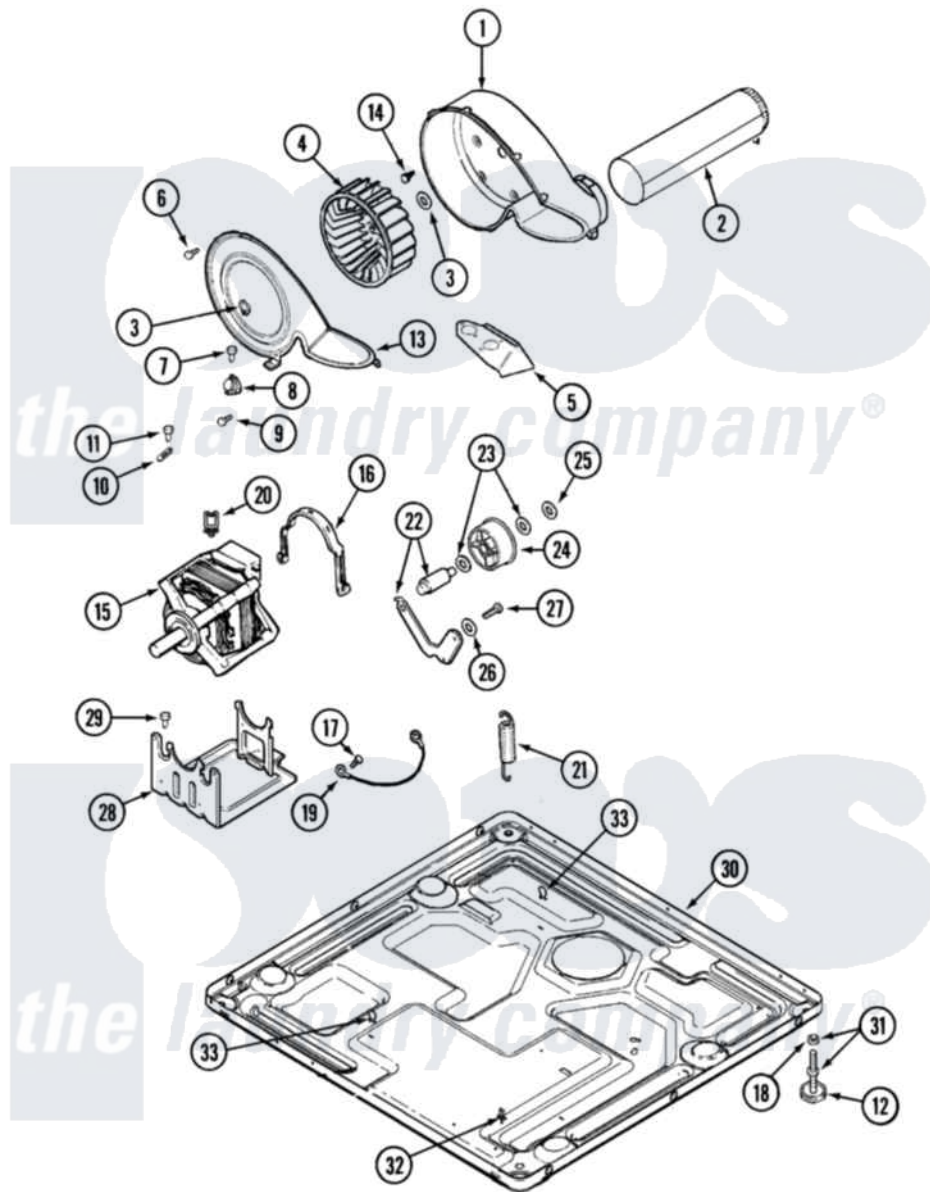

# Maytag MDE16PRDYW 07 - MOTOR DRIVE

Maytag [Residential Maytag MDE16PRDYW Dryer Parts](#) Parts Diagram 07 - MOTOR DRIVE  
 Click on the part number to view part

Item	Original Part Number	Replaced By	Status	Part Description
001	<a href="#">33001789</a>			Housing, Blower
002	<a href="#">22001995</a>			Screw Note: Screw, Tumbler Front And Shroud
"	<a href="#">33001800</a>			Duct Assembly, Exhaust
003	410233	<a href="#">9703438</a>		Ring-Retrn
004	<a href="#">33002797</a>			Wheel, Blower
005	<a href="#">33001837</a>			Cover, Thermostat
006	33001855	<a href="#">33002917</a>		Screw, No.10-16
007	<a href="#">Y313561</a>			Screw---NA
008	<a href="#">303392</a>			Thermostat, Cycling
"	Y303391	<a href="#">33303391</a>		Thermostat, Cycling
009	22001996	<a href="#">3370225</a>		Screw
010	<a href="#">33001762</a>			Fuse, Thermal
011	NLA		Not Available	SCREW, THERMAL CUT-OFF
012	<a href="#">Y314137</a>			Foot, Rubber
013	<a href="#">33002711</a>			Cover, Blower Housing
014	314818	<a href="#">1163839</a>		Screw