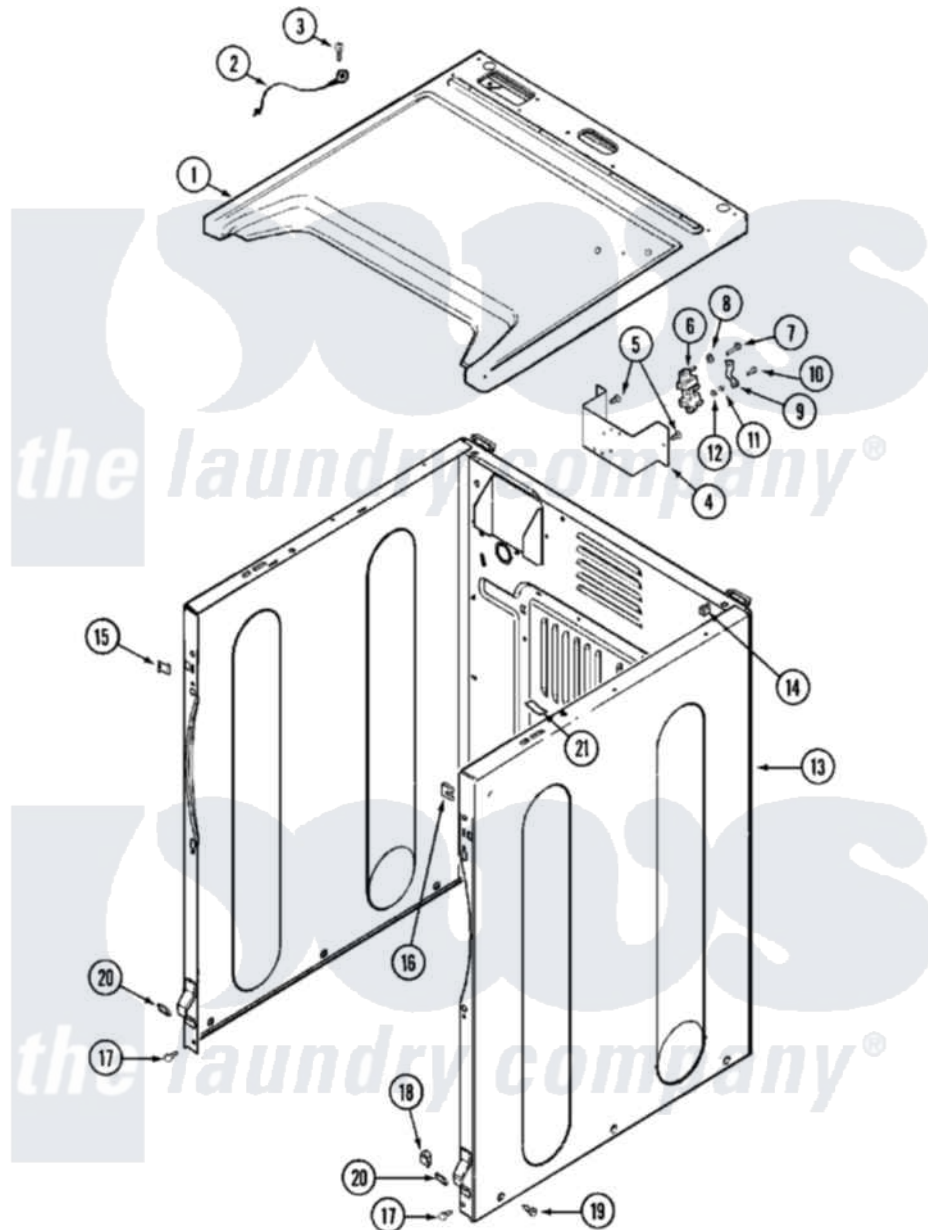

Maytag MDE16PRDZW 02 - CABINET-FRONT

Maytag [Residential Maytag MDE16PRDZW Dryer Parts](#) Parts Diagram 02 - CABINET-FRONT
 Click on the part number to view part

Item	Original Part Number	Replaced By	Status	Part Description
001	33002631			Cover, Top
002	205810			Wire, Ground
003	211252			Screw, Ground Wire
004	NLA		Not Available	BRACKET, TERMINAL BLOCK---NA
005	22001995			Screw Note: Screw, Tumbler Front And Shroud
006	33001244			Block, Terminal
007	Y312209	W10001200		Screw
008	Y311270			Washer, Terminal Block
009	Y312184			Strap, Grounding
010	NLA		Not Available	SCREW, GROUND STRAP
011	311484	112432		Nut
012	311093			Washer, Terminal Connection
013	NLA		Not Available	CABINET ASSY (WHT-AS PK)
014	310933	33002194		Nut, Speed

015	22002049		Clip Note: Clip, Front Panel
016	213280	204439	Screw And Fstner Assembly
017	22001995		Screw Note: Screw, Tumbler Front And Shroud
018	Y310376		Clip, Door Switch Harness
019	213007		Xfor Cabinet See Cabinet, Back
"	22003409	213007	Xfor Cabinet See Cabinet, Back
020	22002239		Clip, Front Panel
021	33001836		Strap, Top Cover Support