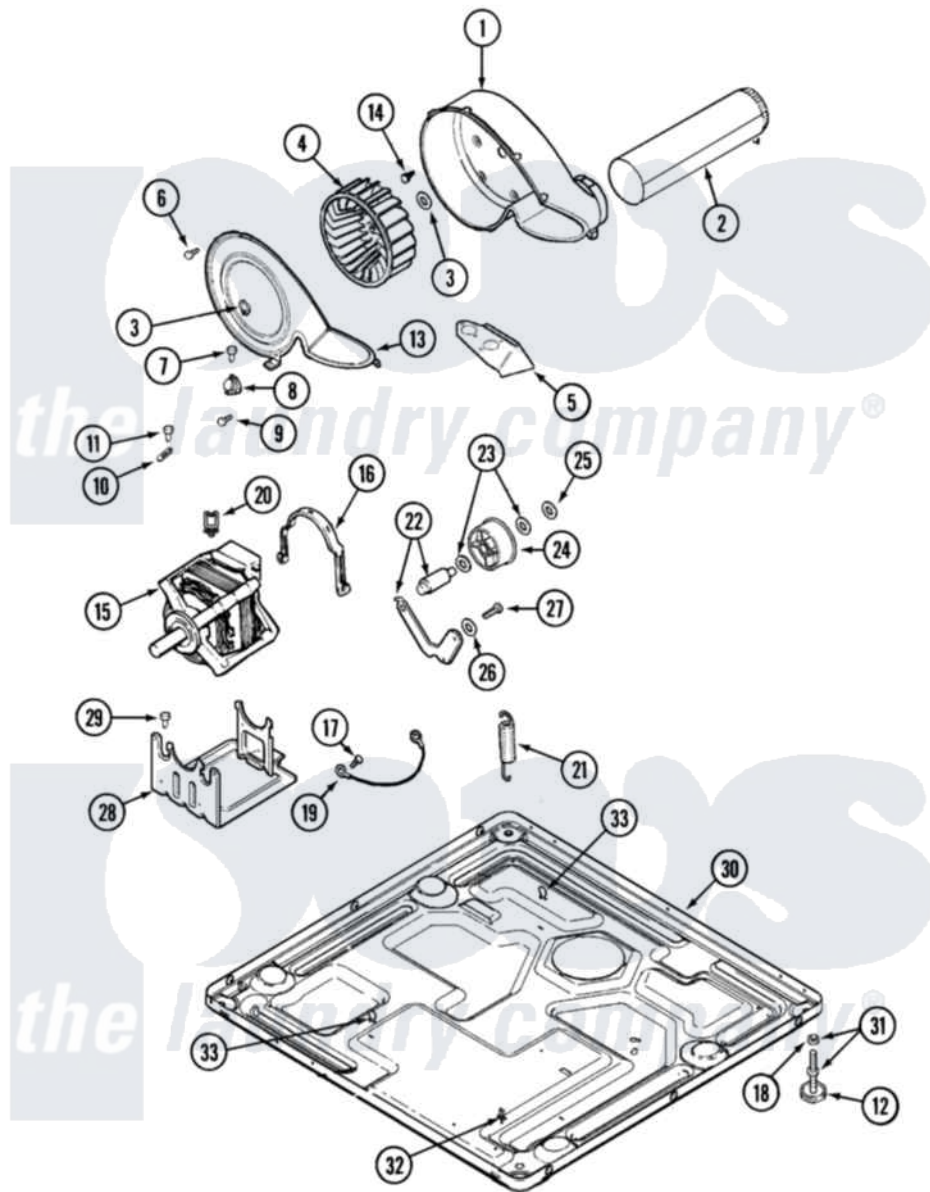

# Maytag MDE16PRDZW 07 - MOTOR DRIVE

Maytag [Residential Maytag MDE16PRDZW Dryer Parts](#) Parts Diagram 07 - MOTOR DRIVE  
 Click on the part number to view part

Item	Original Part Number	Replaced By	Status	Part Description
001	<a href="#">33001789</a>			Housing, Blower
002	<a href="#">22001995</a>			Screw Note: Screw, Tumbler Front And Shroud
"	<a href="#">33001800</a>			Duct Assembly, Exhaust
003	410233	<a href="#">9703438</a>		Ring-Retrn
004	<a href="#">33002797</a>			Wheel, Blower
005	<a href="#">33001837</a>			Cover, Thermostat
006	33001855	<a href="#">33002917</a>		Screw, No.10-16
007	<a href="#">Y313561</a>			Screw---NA
008	<a href="#">303392</a>			Thermostat, Cycling
"	Y303391	<a href="#">33303391</a>		Thermostat, Cycling
009	22001996	<a href="#">3370225</a>		Screw
010	<a href="#">33001762</a>			Fuse, Thermal
011	NLA		Not Available	SCREW, THERMAL CUT-OFF
012	<a href="#">Y314137</a>			Foot, Rubber
013	<a href="#">33002711</a>			Cover, Blower Housing
014	314818	<a href="#">1163839</a>		Screw