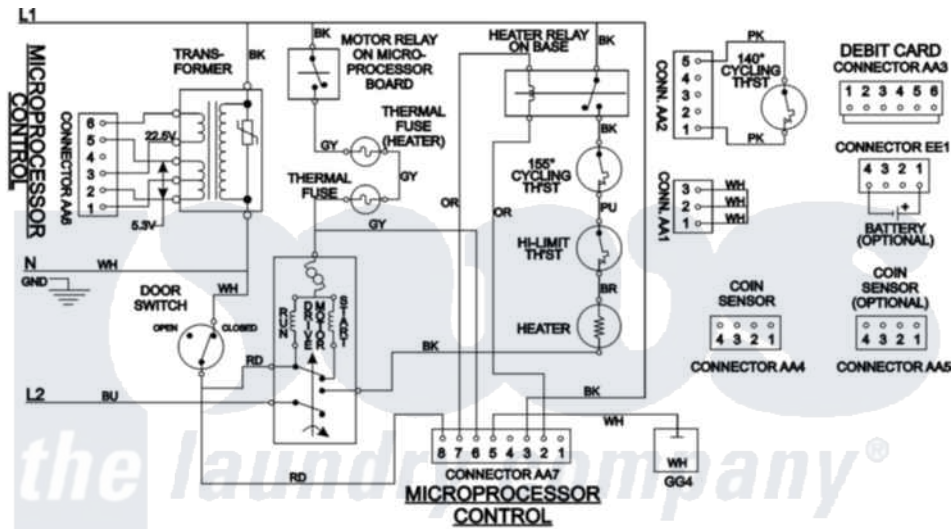

Maytag MDE16PRDZW 08 - WIRING INFORMATION

ELECTRICAL SCHEMATIC

ELECTRICAL WIRING DIAGRAM

Maytag [Residential Maytag MDE16PRDZW Dryer Parts](#) Parts Diagram 08 - WIRING INFORMATION

[Click on the part number to view part](#)

Item	Original Part Number	Replaced By	Status	Part Description
001	NLA		Not Available	WIRING INFORMATION