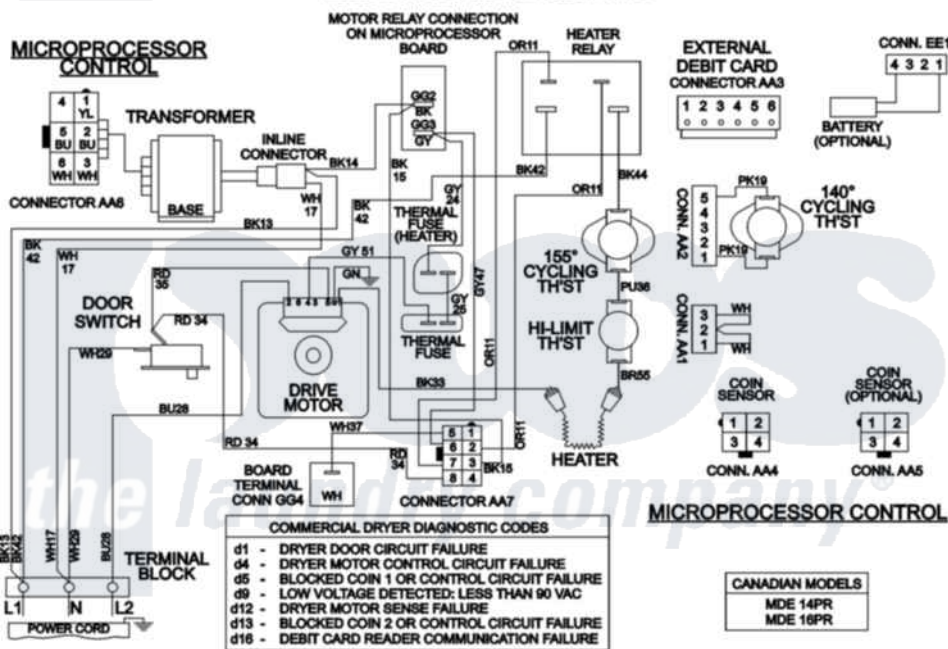

Maytag MDE16PRDZW 08 - WIRING INFORMATION

ELECTRICAL SCHEMATIC

ELECTRICAL WIRING DIAGRAM

Maytag [Residential Maytag MDE16PRDZW Dryer Parts](#) Parts Diagram 08 - WIRING INFORMATION

[Click on the part number to view part](#)

Item	Original Part Number	Replaced By	Status	Part Description
001	NLA		Not Available	WIRING INFORMATION