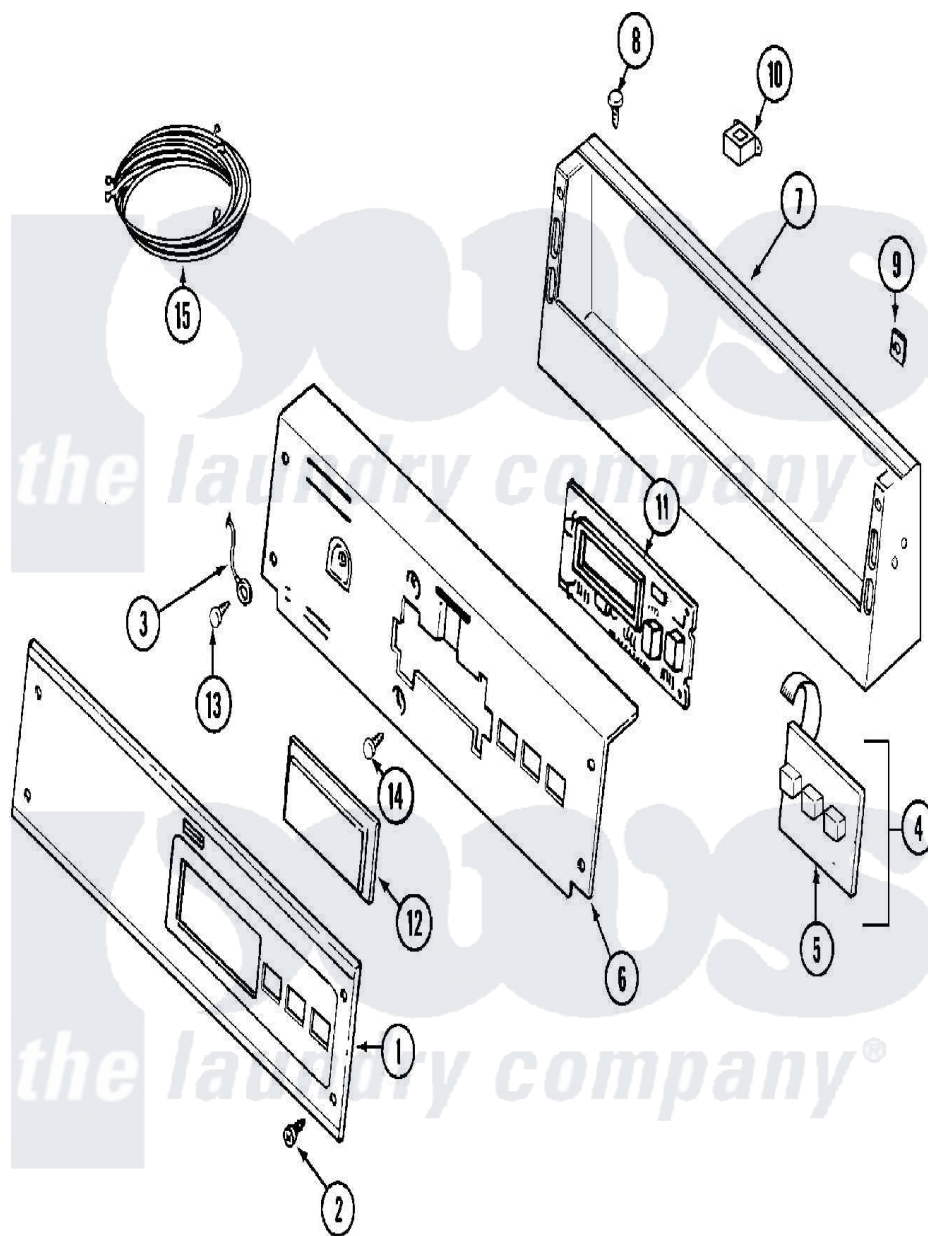

Maytag MDE16PSAZW 01 - CONTROL PANEL

Maytag [Residential Maytag MDE16PSAZW Dryer Parts](#) Parts Diagram 01 - CONTROL PANEL
 Click on the part number to view part

Item	Original Part Number	Replaced By	Status	Part Description
001	33001784	33002941		Facia - Pd/Ps
002	215506			Screw, Control Panel Overlay
003	22001959			Wire, Ground
004	215527	W10140652		Screw, 6-20 X 1/2
"	306694			Backup Plate With Switch
005	215517	W10131113		Push Button
006	22001511	22002954		Deflector, Water
"	33001785			Bracket, Back
007	22002329			Console
008	22001996	3370225		Screw
009	215003			Fastener, Panel And Bracket
010	211251			Screw, Transformer
"	22001419			Nut, Transformer
"	22001960			Transformer
011	33001204			Stand-Off, Ccontrol Board
"	33001746	W10130081		Control Board

"	912077		Locknut, Reader Harness
012	22001962	W10131114	Cover, Display
013	211252		Screw, Ground Wire
014	215526		Screw, Circuit Board
015	33001878		Wire Harness, Main
"	NLA	Not Available	WIRE HARNESS, MAIN