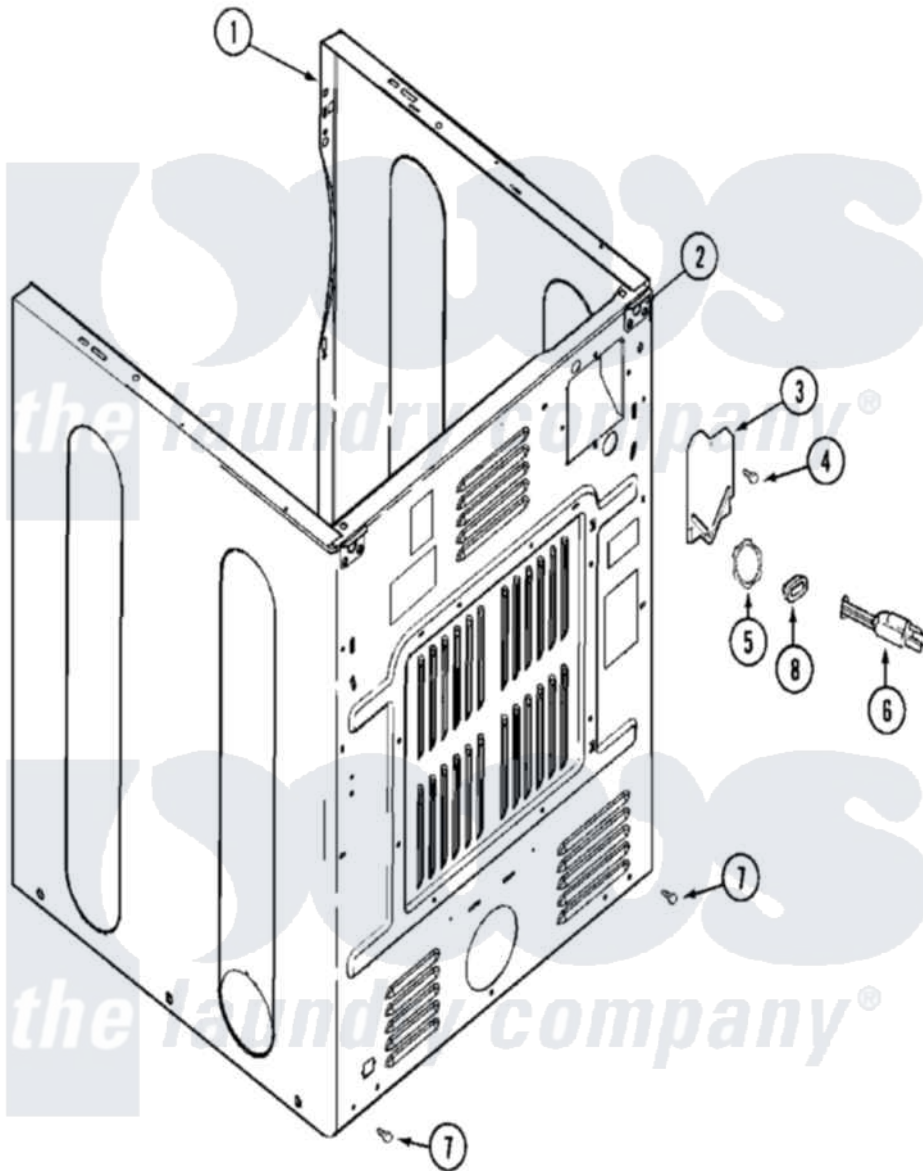

Maytag MDE16PSAZW 05 - CABINET-REAR

Maytag Residential Maytag MDE16PSAZW Dryer Parts Parts Diagram 05 - CABINET-REAR
 Click on the part number to view part

Item	Original Part Number	Replaced By	Status	Part Description
001	NLA		Not Available	CABINET (WHT)
002	22001995			Screw Note: Screw, Tumbler Front And Shroud
"	22003367	22004095		Hinge, Plastic
"	NLA		Not Available	BRACKET, CABINET HINGE
003	33001795			Cover, Terminal Block
004	22001995			Screw Note: Screw, Tumbler Front And Shroud
005	33001425			Locknut, Eared For Canadian
006	208784	22003062		Cord, Power
"	305168	33002916		Power Cord, Canadian 240V
007	22001995			Screw Note: Screw, Tumbler Front And Shroud
008	211881			Grommet, Cord Part Not Used-Gas Models Only