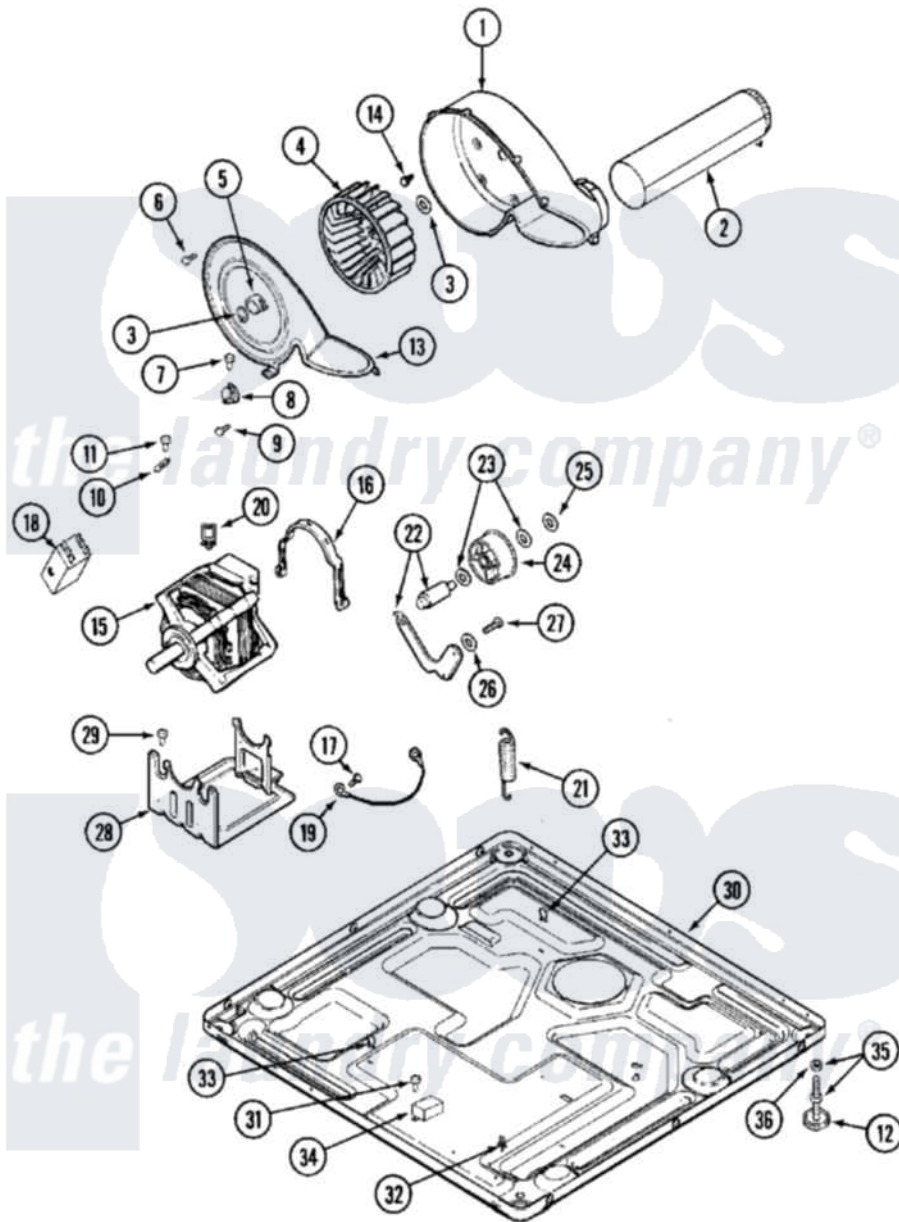

Maytag MDE16PSAZW 08 - MOTOR DRIVE

Maytag [Residential Maytag MDE16PSAZW Dryer Parts](#) Parts Diagram 08 - MOTOR DRIVE
 Click on the part number to view part

Item	Original Part Number	Replaced By	Status	Part Description
001	33001789			Housing, Blower
002	22001995			Screw Note: Screw, Tumbler Front And Shroud
"	33001800			Duct Assembly, Exhaust
003	410233	9703438		Ring-Retrn
004	33001790			Wheel, Blower
"	33002797			Wheel, Blower
005	312967			Clamp, Blower Housing
006	33001855	33002917		Screw, No.10-16
007	Y313561			Screw----NA
008	303392			Thermostat, Cycling
"	33303391			Thermostat, Cycling
009	22001996	3370225		Screw
010	33001762			Fuse, Thermal
011	NLA		Not Available	SCREW, THERMAL CUT-OFF
012	Y314137			Foot, Rubber
013	33001796	33002711		Cover, Blower Housing

014	314818	1163839	Screw
015	33001853	33002478	Motor
"	33002237	33002478	Motor
"	33002462	33002478	Motor
"	33002478		Motor
"	33002795		Motor, Drive 60Hz
016	Y015825		Clip, Motor To Motor Support
017	910343	488234	Screw 8-32 X 1/4
018	33001854	33002478	Motor
019	901220		Ground Wire
020	Y310376		Clip, Door Switch Harness
021	33001754	33002459	Assembly, Spring And Plug
"	33002460	33002459	Assembly, Spring And Plug
"	33002461		Plug For Spring
022	33001782	6-3705180	Idler Arm
023	Y312527		Washer, Idler Shaft
024	33001783	6-3700340	Bearing- I
025	312958	354987	Ring, Retaining
026	315772		Sleeve, Idler Arm
027	Y014874		Screw, Idler Arm And Sleeve
028	33001752	33002817	Motor Support, Offset
"	33002466	33002817	Motor Support, Offset
029	Y313561		Screw----NA
030	33002622		Base,
"	NLA	Not Available	BASE
031	22001078	3177991	Screw
032	315471	22003298	Retainer, Wire
033	410490		Spring, Retainer Wire Harness
034	306199		Relay, Heater
035	Y305086		Adjustable Leg And Nut
036	Y052740	62739	Nut, Lock