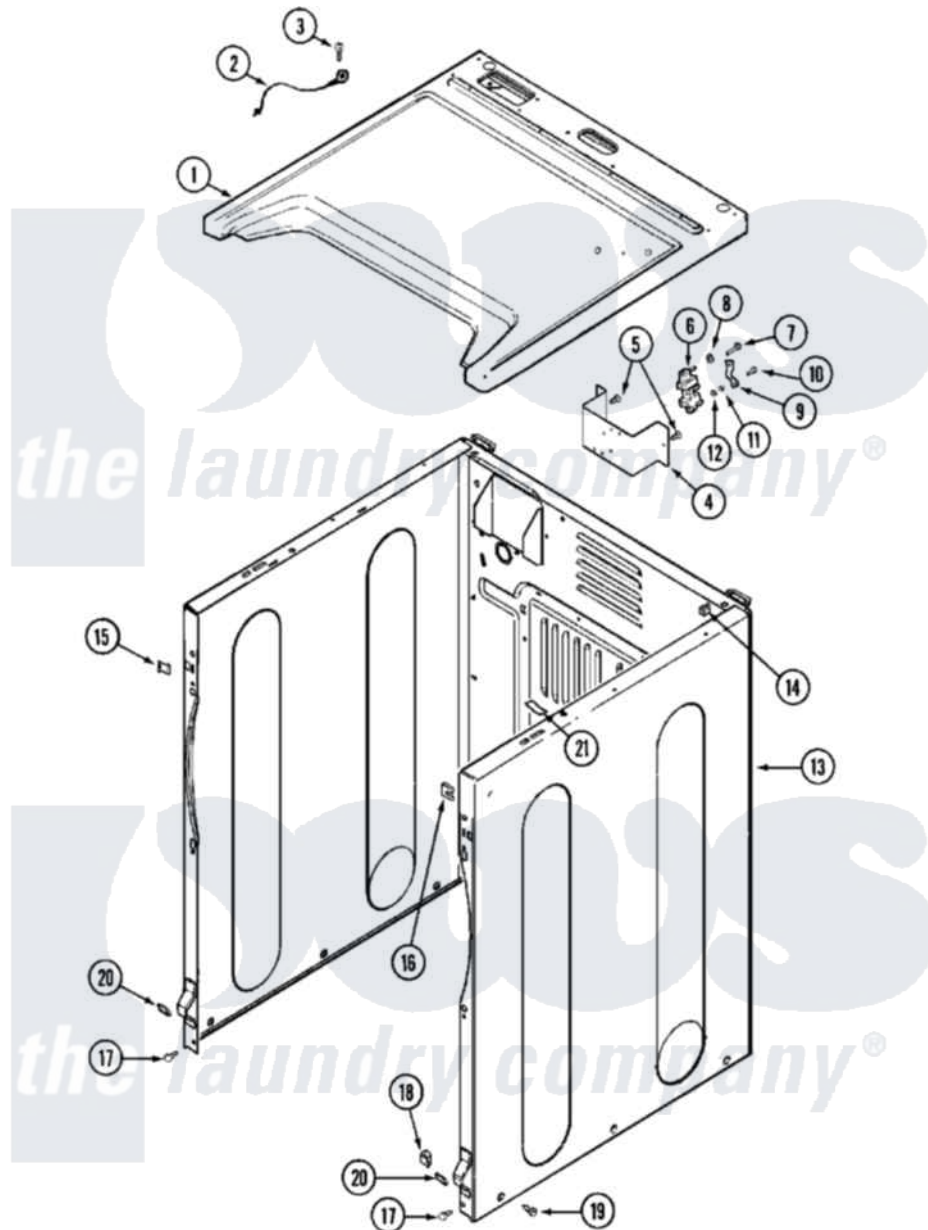

Maytag MDE16PSDZW 03 - CABINET-FRONT

Maytag Residential Maytag MDE16PSDZW Dryer Parts Parts Diagram 03 - CABINET-FRONT
 Click on the part number to view part

Item	Original Part Number	Replaced By	Status	Part Description
001	33002633			Cover, Top
002	22001959			Wire, Ground
003	210186	3370225		Screw
004	NLA		Not Available	BRACKET, TERMINAL BLOCK---NA
005	22001995			Screw Note: Screw, Tumbler Front And Shroud
006	33001244			Block, Terminal
"	33002106			Shield, Terminal Block
007	Y312209	W10001200		Screw
008	Y311270			Washer, Terminal Block
009	Y312184			Strap, Grounding
010	33002633			Cover, Top
011	311484	112432		Nut
012	311093			Washer, Terminal Connection
013	NLA		Not Available	CABINET ASSY (WHT-AS PK)

014	310933	33002194	Nut, Speed
015	22002049		Clip Note: Clip, Front Panel
016	213280	204439	Screw And Fstner Assembly
017	22001995		Screw Note: Screw, Tumbler Front And Shroud
018	Y310376		Clip, Door Switch Harness
019	22003409	213007	Xfor Cabinet See Cabinet, Back
020	22002239		Clip, Front Panel
021	33001836		Strap, Top Cover Support