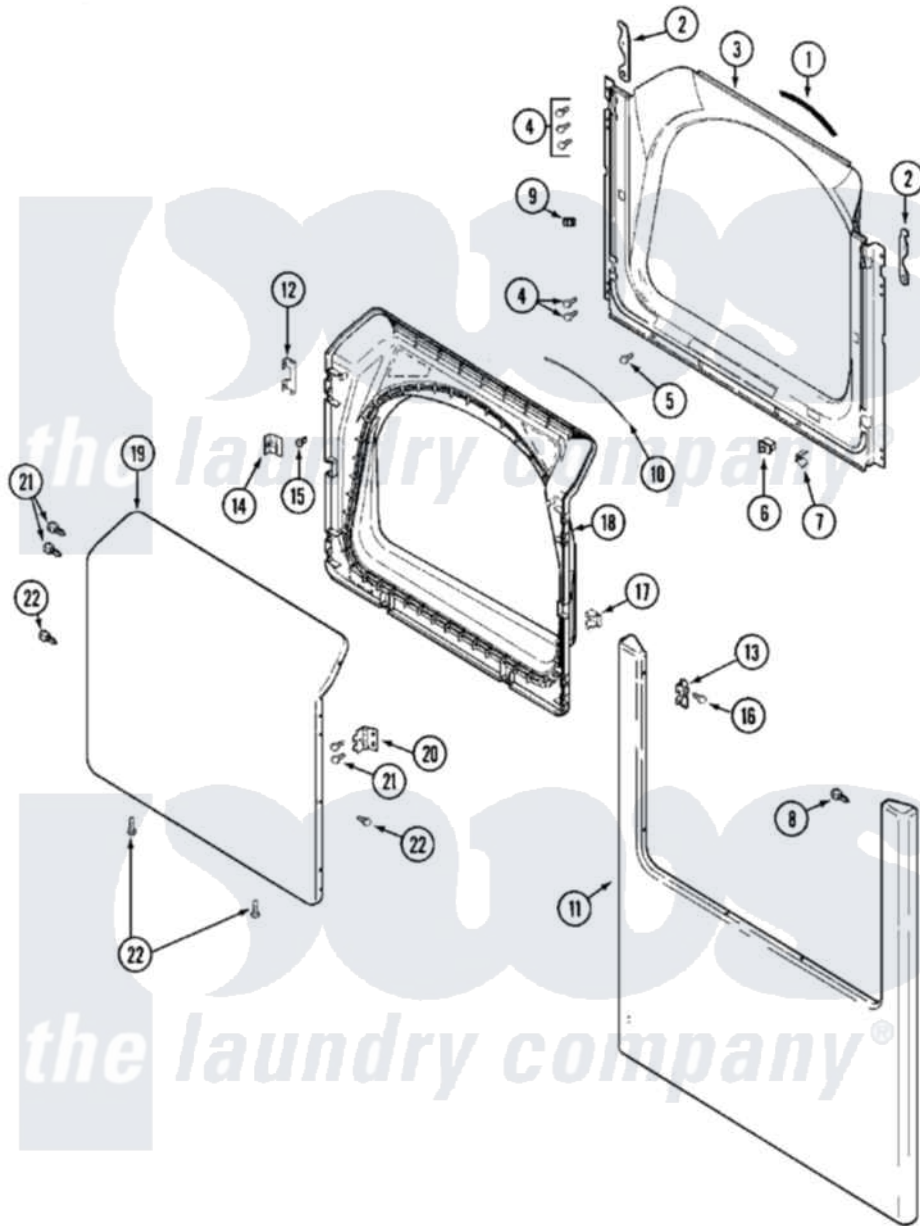

# Maytag MDE16PSDZW 04 - DOOR

Maytag Residential Maytag MDE16PSDZW Dryer Parts Parts Diagram 04 - DOOR  
 Click on the part number to view part

Item	Original Part Number	Replaced By	Status	Part Description
001	<a href="#">33001767</a>			Seal, Shroud
002	22002247	<a href="#">33002597</a>		Hook, Security
003	<a href="#">33001900</a>			Shroud
004	<a href="#">22001995</a>			Screw Note: Screw, Tumbler Front And Shroud
005	<a href="#">33001768</a>			Screw, Shroud Note: Screw, Shroud And Outlet Duct
006	33001509	<a href="#">W10169313</a>		Switch-Dor
007	<a href="#">33001760</a>			Bracket, Hinge
008	<a href="#">22002243</a>			Screw, Front Panel And Hinge
"	<a href="#">22002244</a>			Clip, Grounding
009	Y304578	<a href="#">LA-1003</a>		Door Catch Kit
010	<a href="#">33002094</a>			Seal, Door
011	213280	<a href="#">204439</a>		Screw And Fstner Assembly
"	<a href="#">33001901</a>			Panel, Front
012	<a href="#">22002038</a>			Clip, Door
013	<a href="#">33001764</a>			Cover, Hinge Hole

014	<a href="#">33001793</a>		Bracket, Strike
015	<a href="#">33001761</a>		Strike, Door
016	<a href="#">33001846</a>		Screw, Hinge Hole Cover
017	<a href="#">33001763</a>		Plug, Inner Door
018	<a href="#">22002039</a>		Clip, Door
"	<a href="#">22002063</a>		Screw No.8-18AB Wafer Head
"	<a href="#">33001899</a>		Door, Inner
019	<a href="#">33001904</a>		Door, Outer
020	<a href="#">33001759</a>		Hinge, Door
021	22002062	<a href="#">98006631</a>	Screw
022	<a href="#">22002063</a>		Screw No.8-18AB Wafer Head