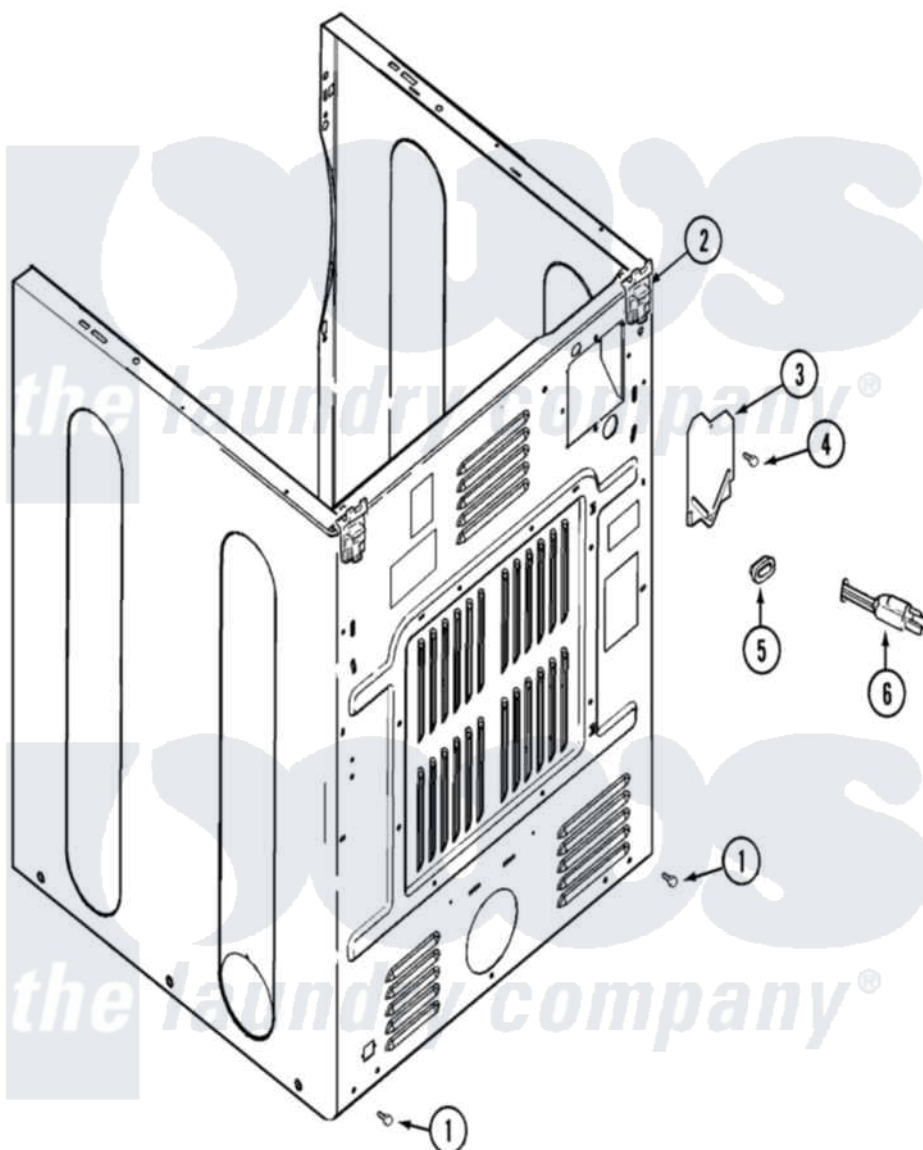

Maytag MDE16PSDZW 05 - CABINET-REAR

Maytag Residential Maytag MDE16PSDZW Dryer Parts Parts Diagram 05 - CABINET-REAR
 Click on the part number to view part

Item	Original Part Number	Replaced By	Status	Part Description
001	22001995			Screw Note: Screw, Tumbler Front And Shroud
002	22001995			Screw Note: Screw, Tumbler Front And Shroud
"	22004095			Hinge, Plastic
003	33001795			Cover, Terminal Block
004	22001995			Screw Note: Screw, Tumbler Front And Shroud
005	211881			Grommet, Cord Part Not Used-Gas Models Only
"	33002157			Grommet
006	22003062			Cord, Power
"	33002916			Power Cord, Canadian 240V