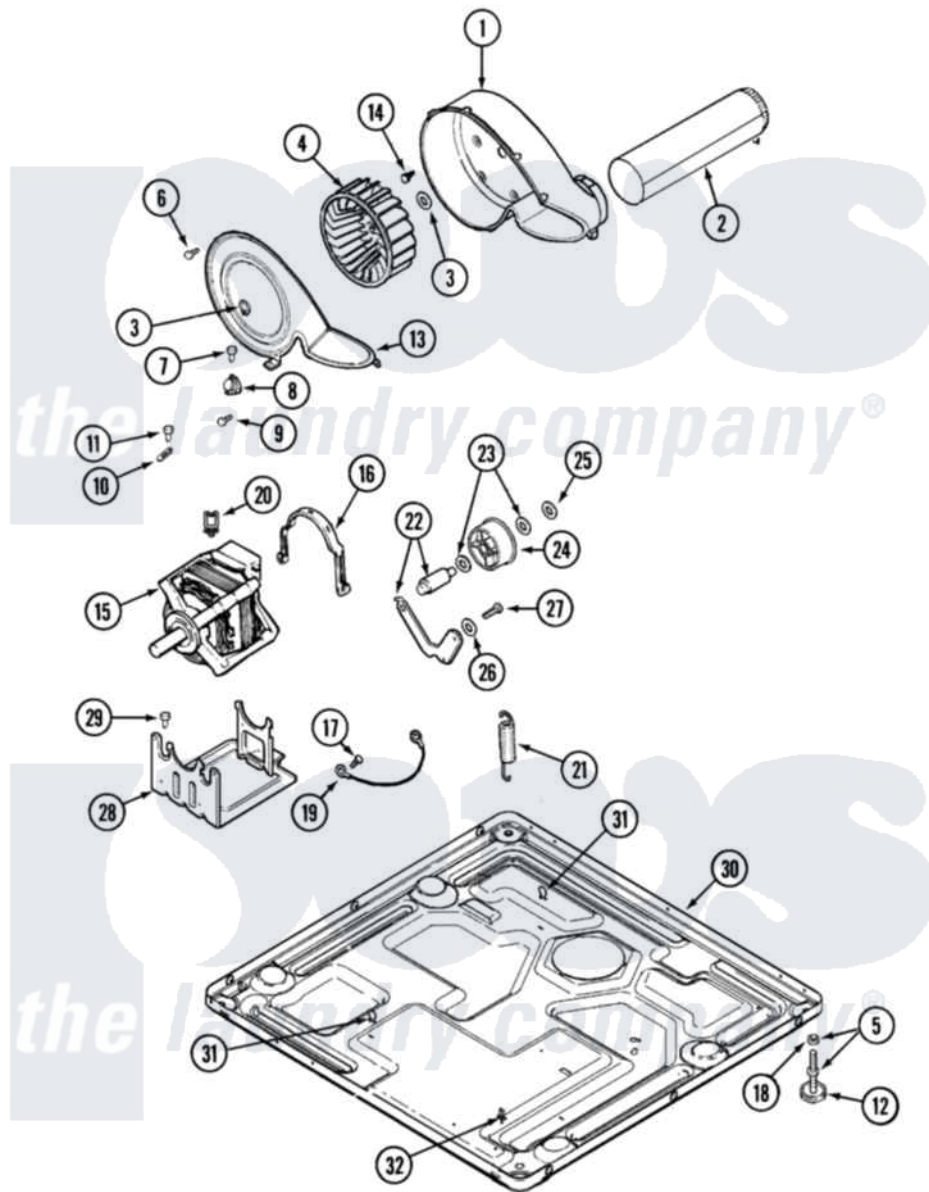

Maytag MDE16PSDZW 08 - MOTOR DRIVE & BASE

Maytag [Residential Maytag MDE16PSDZW Dryer Parts](#) Parts Diagram 08 - MOTOR DRIVE & BASE
 Click on the part number to view part

Item	Original Part Number	Replaced By	Status	Part Description
001	33001789			Housing, Blower
002	22001995			Screw Note: Screw, Tumbler Front And Shroud
"	33001800			Duct Assembly, Exhaust
003	410233	9703438		Ring-Retrn
004	33002797			Wheel, Blower
005	Y305086			Adjustable Leg And Nut
006	33001855	33002917		Screw, No.10-16
007	Y313561			Screw---NA
008	303392			Thermostat, Cycling
"	Y303391	33303391		Thermostat, Cycling
009	22001996	3370225		Screw
010	33001762			Fuse, Thermal
011	NLA		Not Available	SCREW, THERMAL CUT-OFF
012	Y314137			Foot, Rubber
013	33001837			Cover, Thermostat
"	33002711			Cover, Blower Housing

014	314818	1163839	Screw
015	33002795		Motor, Drive 60Hz
016	33002221	Y015825	Clip, Motor To Motor Support
017	910343	488234	Screw 8-32 X 1/4
018	Y052740	62739	Nut, Lock
019	901220		Ground Wire
020	Y310376		Clip, Door Switch Harness
021	33002460	33002459	Assembly, Spring And Plug
"	33002461		Plug For Spring
022	33001840	6-3705180	Idler Arm
023	Y312527		Washer, Idler Shaft
024	33001783	6-3700340	BearIng- I
025	312958	354987	Ring, Retaining
026	33002218		Grommet, Idler Arm
027	Y014874		Screw, Idler Arm And Sleeve
028	33002817		Motor Support, Offset
029	Y313561		Screw---NA
030	22004151	W10133335	Relay, Motor
"	306199		Relay, Heater
"	33002969	W10133335	Relay, Motor
"	NLA	Not Available	BASE, (LWR)---NA
031	410490		Spring, Retainer Wire Harness
032	315471	22003298	Retainer, Wire