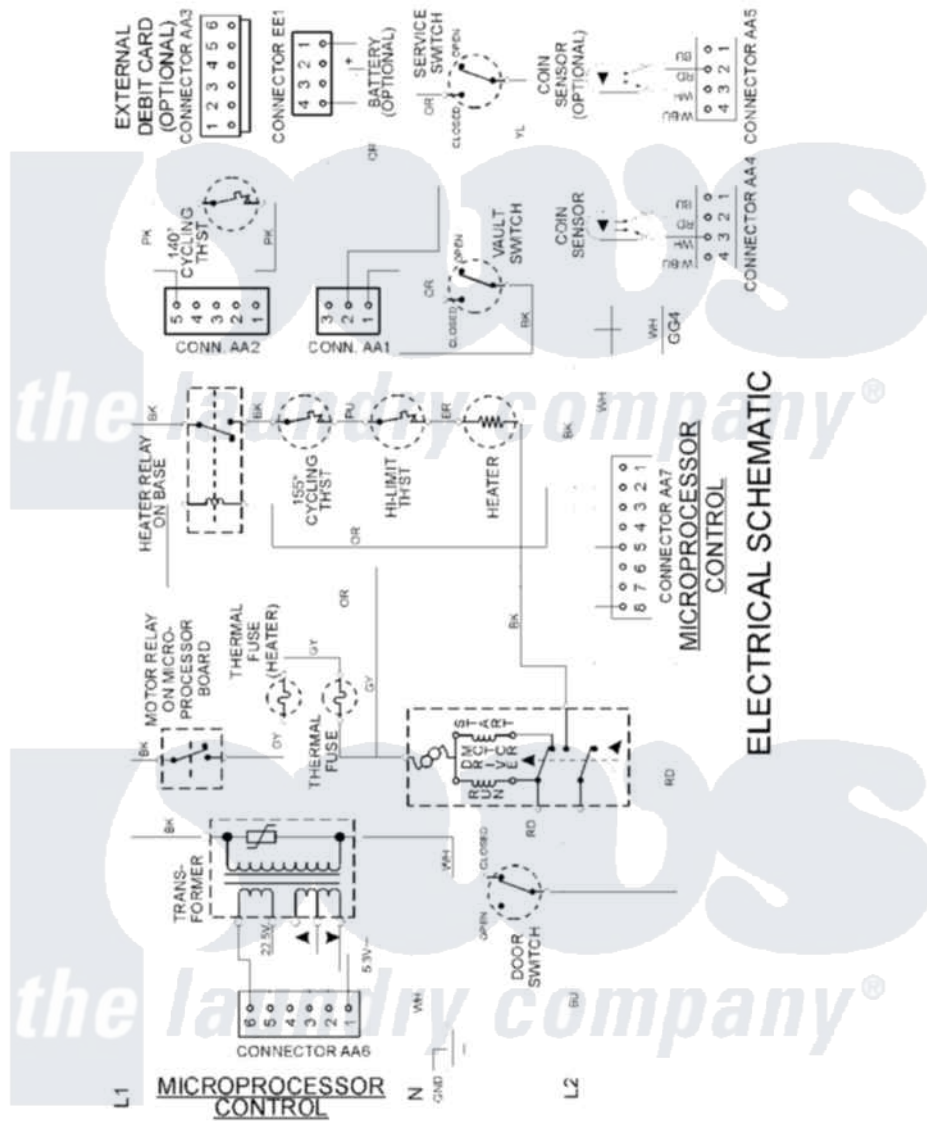

# Maytag MDE16PSDZW 09 - WIRING INFORMATION

[Maytag Residential Maytag MDE16PSDZW Dryer Parts](#) Parts Diagram 09 - WIRING INFORMATION  
 Click on the part number to view part

Item	Original Part Number	Replaced By	Status	Part Description
001	NLA		Not Available	WIRING INFORMATION