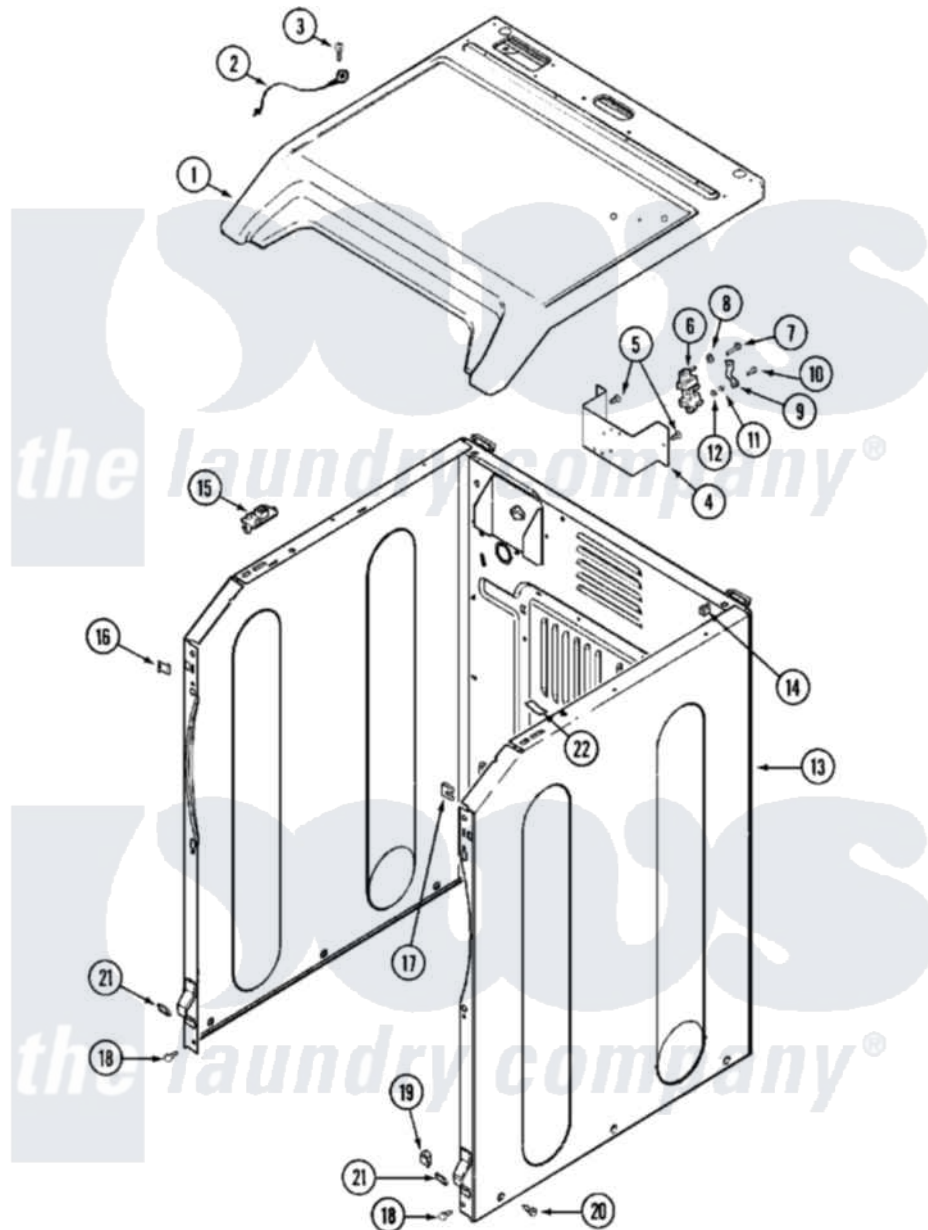

# Maytag MDE21PDAYQ 03 - CABINET-FRONT

Maytag [Residential Maytag MDE21PDAYQ Dryer Parts](#) Parts Diagram 03 - CABINET-FRONT  
 Click on the part number to view part

Item	Original Part Number	Replaced By	Status	Part Description
001	<a href="#">33002629</a>			Cover, Top
"	33002630		Not Available	COVER, TOP (BSQ-AS PK)
002	<a href="#">22001959</a>			Wire, Ground
003	210186	<a href="#">3370225</a>		Screw
004	NLA		Not Available	BRACKET, TERMINAL BLOCK---NA
005	<a href="#">22001995</a>			Screw Note: Screw, Tumbler Front And Shroud
006	<a href="#">33001244</a>			Block, Terminal
007	Y312209	<a href="#">W10001200</a>		Screw
008	<a href="#">Y311270</a>			Washer, Terminal Block
009	<a href="#">Y312184</a>			Strap, Grounding
010	NLA		Not Available	SCREW, GROUND STRAP
011	311484	<a href="#">112432</a>		Nut
012	<a href="#">311093</a>			Washer, Terminal Connection
013	NLA		Not Available	CABINET ASSY (WHT-AS PK)

014	310933	<a href="#">33002194</a>	Nut, Speed
015	33001757	<a href="#">33002891</a>	Pin, Locator
016	<a href="#">22002049</a>		Clip Note: Clip, Front Panel
017	213280	<a href="#">204439</a>	Screw And Fstner Assembly
018	<a href="#">22001995</a>		Screw Note: Screw, Tumbler Front And Shroud
019	<a href="#">Y310376</a>		Clip, Door Switch Harness
020	22003409	<a href="#">213007</a>	Xfor Cabinet See Cabinet, Back
021	213280	<a href="#">204439</a>	Screw And Fstner Assembly
"	<a href="#">22002239</a>		Clip, Front Panel
022	<a href="#">33001836</a>		Strap, Top Cover Support