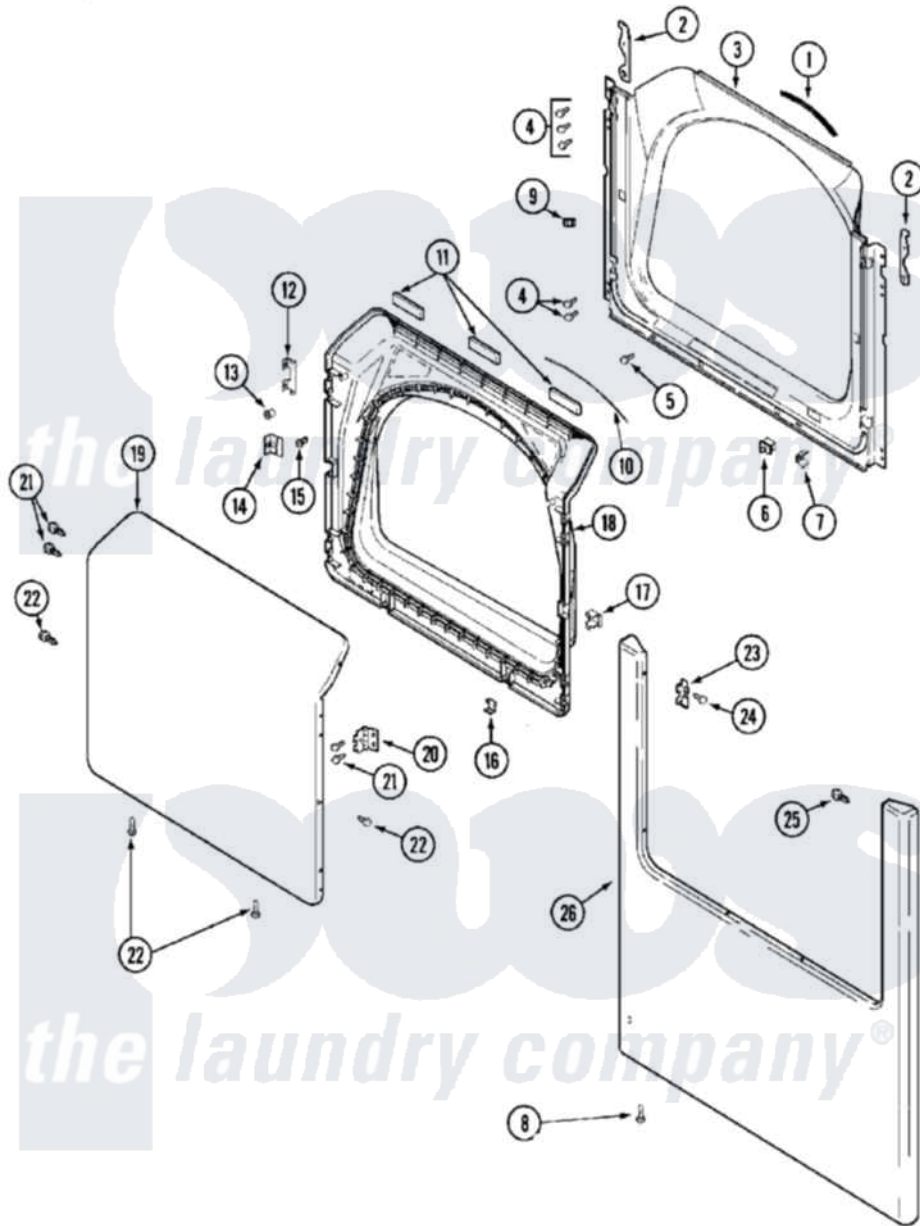

# Maytag MDE21PDAYQ 04 - DOOR

Maytag Residential Maytag MDE21PDAYQ Dryer Parts Parts Diagram 04 - DOOR  
 Click on the part number to view part

Item	Original Part Number	Replaced By	Status	Part Description
001	<a href="#">33001767</a>			Seal, Shroud
002	22002033	<a href="#">33002597</a>		Hook, Security
003	<a href="#">33001778</a>			Shroud
"	<a href="#">33002379</a>			Shroud
004	<a href="#">22001995</a>			Screw Note: Screw, Tumbler Front And Shroud
005	<a href="#">33001768</a>			Screw, Shroud Note: Screw, Shroud And Outlet Duct
006	33001509	<a href="#">W10169313</a>		Switch-Dor
007	<a href="#">33001760</a>			Bracket, Hinge
008	<a href="#">22001995</a>			Screw Note: Screw, Tumbler Front And Shroud
"	<a href="#">22002239</a>			Clip, Front Panel
009	Y304578	<a href="#">LA-1003</a>		Door Catch Kit
010	<a href="#">33002094</a>			Seal, Door
011	33001268		Not Available	PAD, DOOR
012	<a href="#">22002038</a>			Clip, Door

013	<a href="#">33001771</a>		Bushing, Inner Door
014	<a href="#">33001793</a>		Bracket, Strike
015	<a href="#">33001761</a>		Strike, Door
016	<a href="#">22002039</a>		Clip, Door
017	<a href="#">33001763</a>		Plug, Inner Door
018	<a href="#">22002039</a>		Clip, Door
"	<a href="#">33002544</a>		Door, Inner W/Seal
019	<a href="#">22003785</a>		Door, Outer
"	22003786	Not Available	DOOR, OUTER (BSQ)
020	<a href="#">33001759</a>		Hinge, Door
021	22002062	<a href="#">98006631</a>	Screw
022	<a href="#">22002063</a>		Screw No.8-18AB Wafer Head
"	<a href="#">33002351</a>		Screw
023	<a href="#">33001764</a>		Cover, Hinge Hole
"	<a href="#">33002349</a>		Cover, Hinge Hole
024	<a href="#">33001846</a>		Screw, Hinge Hole Cover
025	<a href="#">22002243</a>		Screw, Front Panel And Hinge
"	<a href="#">22002244</a>		Clip, Grounding
026	22002241	<a href="#">22002836</a>	Panel, Front
"	33002396	Not Available	PANEL, FRONT (BSQ)