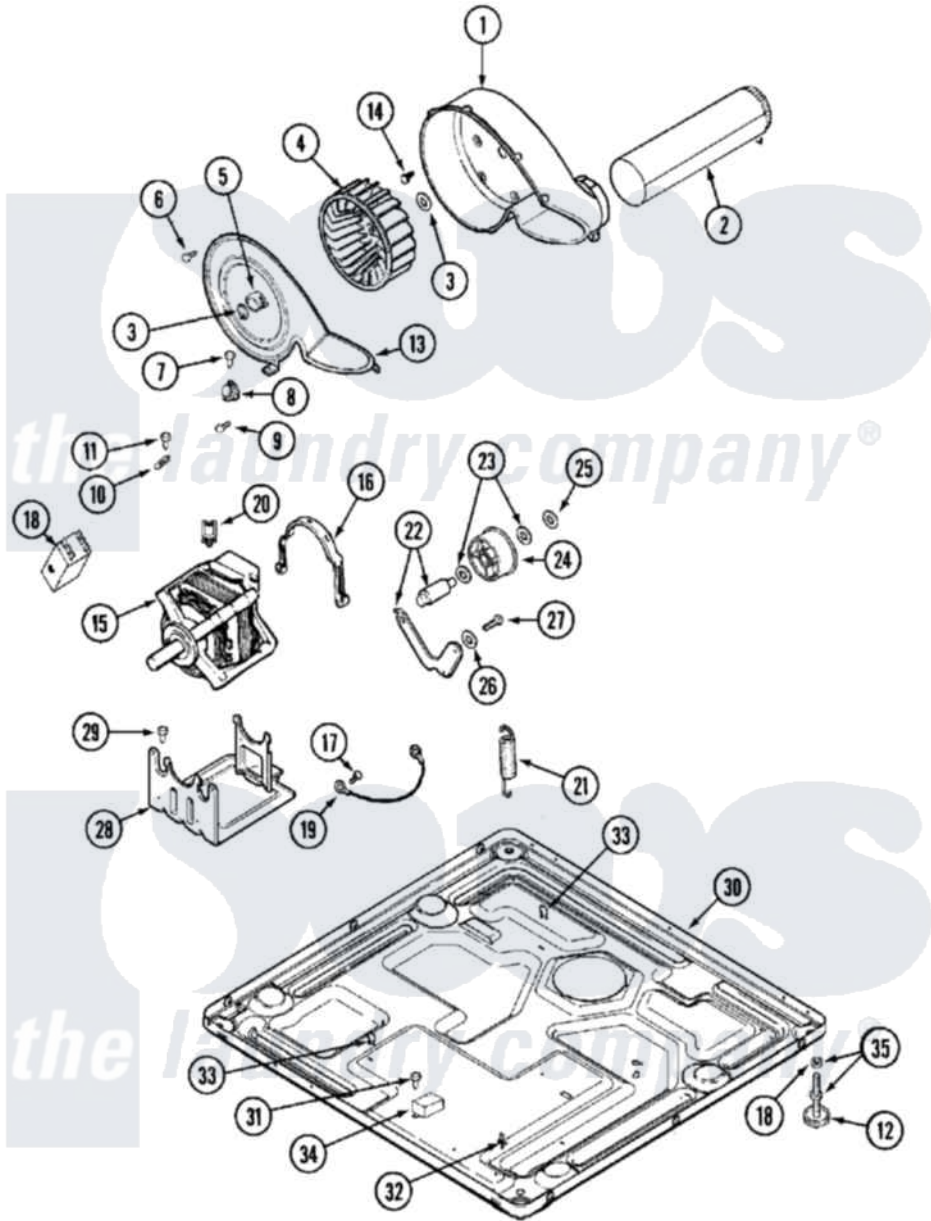

Maytag MDE21PDAYQ 08 - MOTOR DRIVE

Maytag [Residential Maytag MDE21PDAYQ Dryer Parts](#) Parts Diagram 08 - MOTOR DRIVE
 Click on the part number to view part

Item	Original Part Number	Replaced By	Status	Part Description
001	33001789			Housing, Blower
002	22001995			Screw Note: Screw, Tumbler Front And Shroud
"	33001800			Duct Assembly, Exhaust
003	410233	9703438		Ring-Retrn
004	33001790			Wheel, Blower
"	33002797			Wheel, Blower
005	312967			Clamp, Blower Housing
006	33001855	33002917		Screw, No.10-16
007	Y313561			Screw----NA
008	303392			Thermostat, Cycling
"	303396			Thermostat, Hi-Limit
"	33303391			Thermostat, Cycling
009	22001996	3370225		Screw
010	33001762			Fuse, Thermal
011	NLA		Not Available	SCREW, THERMAL CUT-OFF
012	Y314137			Foot, Rubber

013	33001796	33002711	Cover, Blower Housing
014	314818	1163839	Screw
015	33002478		Motor
"	33002795		Motor, Drive 60Hz
016	Y015825		Clip, Motor To Motor Support
017	910343	488234	Screw 8-32 X 1/4
018	Y052740	62739	Nut, Lock
019	901220		Ground Wire
020	Y310376		Clip, Door Switch Harness
021	33002157		Grommet
"	33002460	33002459	Assembly, Spring And Plug
"	33002461		Plug For Spring
022	33001782	6-3705180	Idler Arm
023	Y312527		Washer, Idler Shaft
024	33001783	6-3700340	Bearing- I
025	312958	354987	Ring, Retaining
026	315772		Sleeve, Idler Arm
027	Y014874		Screw, Idler Arm And Sleeve
028	Y313561		Screw----NA
"	33002466	33002817	Motor Support, Offset
029	Y313561		Screw----NA
030	NLA	Not Available	BASE, (LWR)----NA
031	22001078	3177991	Screw
032	315471	22003298	Retainer, Wire
033	410490		Spring, Retainer Wire Harness
034	306199		Relay, Heater
035	Y305086		Adjustable Leg And Nut