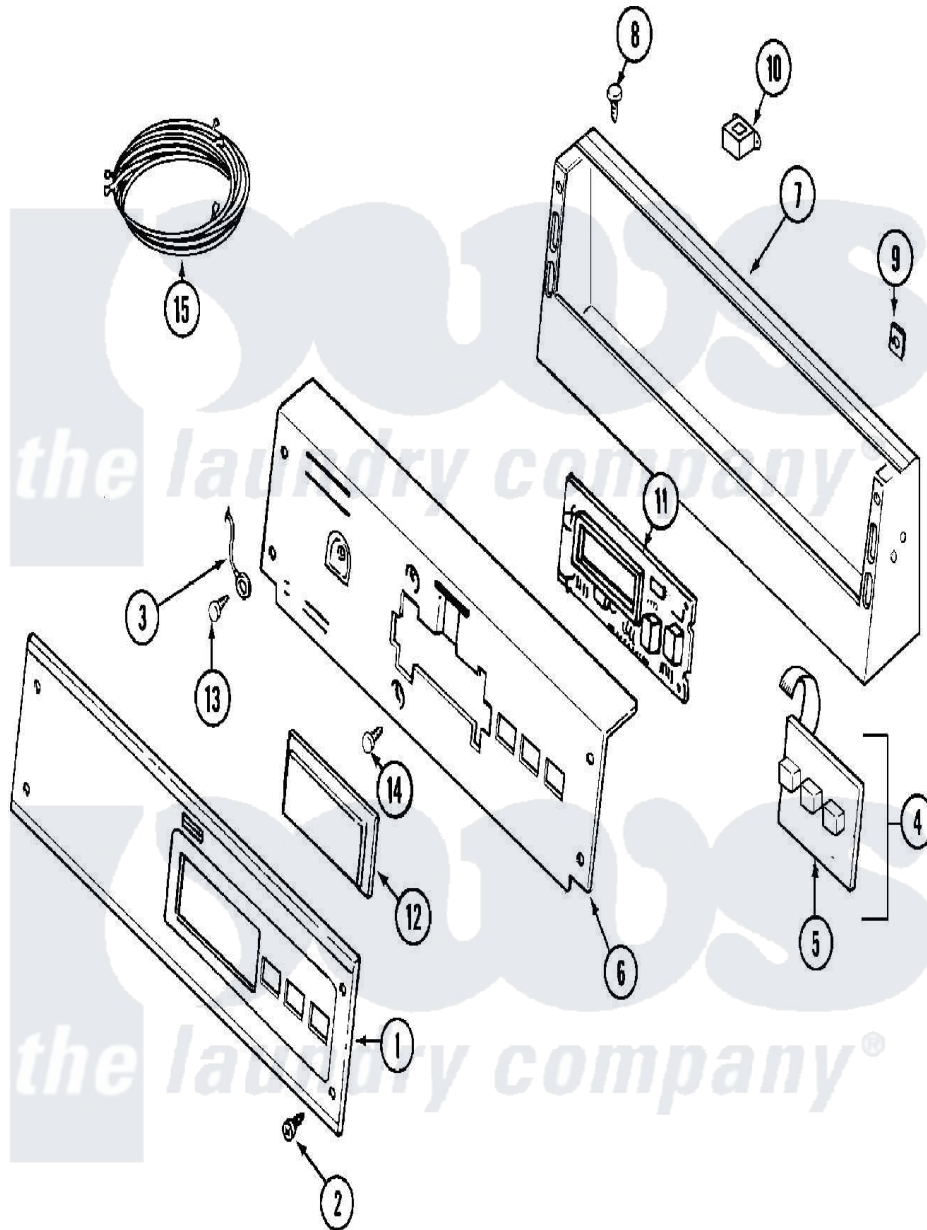

Maytag MDE21PDAYW 01 - CONTROL PANEL

Maytag [Residential Maytag MDE21PDAYW Dryer Parts](#) Parts Diagram 01 - CONTROL PANEL
 Click on the part number to view part

Item	Original Part Number	Replaced By	Status	Part Description
001	33002667			Control Panel
"	33002671			Use And Care Manual
002	215506			Screw, Control Panel Overlay
003	22001959			Wire, Ground
004	215527	W10140652		Screw, 6-20 X 1/2
"	306694			Backup Plate With Switch
005	215517	W10131113		Push Button
006	22001511	22002954		Deflector, Water
"	33002519			Bracket, Back
"	NLA		Not Available	PLATE, BACK-UP (BSQ)
007	22002889			Console
"	22003089			Console
008	22001996	3370225		Screw
009	215003			Fastener, Panel And Bracket
010	211251			Screw, Transformer
"	22001419			Nut, Transformer

"	22001960		Transformer
011	33001738	W10130081	Control Board
"	912077		Locknut, Reader Harness
"	Y215513		Standoff, Circuit Board
012	22001962	W10131114	Cover, Display
013	211252		Screw, Ground Wire
014	215526		Screw, Circuit Board
015	33001856		Reader Harness Kit
"	33001878		Wire Harness, Main