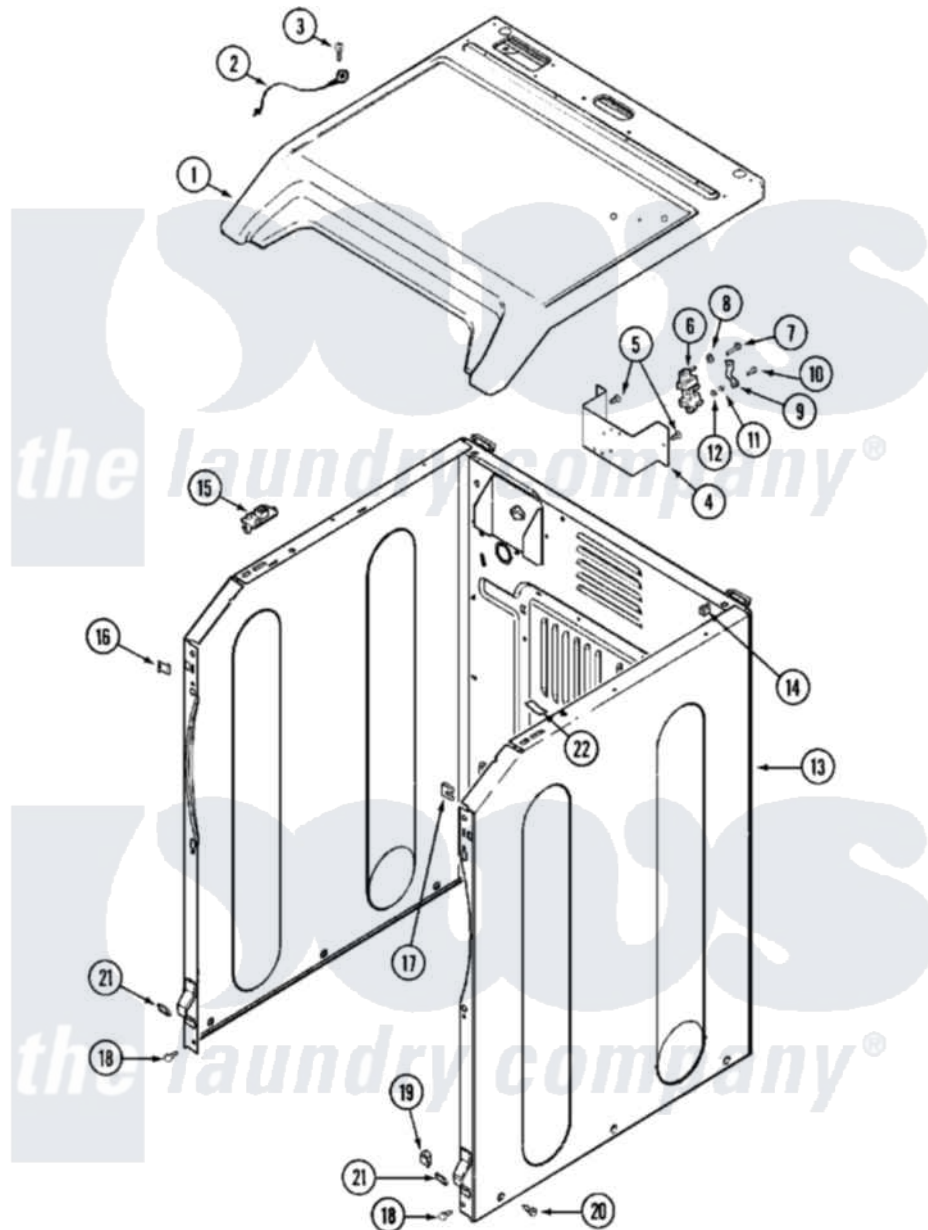

# Maytag MDE21PDAYW 03 - CABINET-FRONT

Maytag [Residential Maytag MDE21PDAYW Dryer Parts](#) Parts Diagram 03 - CABINET-FRONT  
 Click on the part number to view part

Item	Original Part Number	Replaced By	Status	Part Description
001	<a href="#">33002629</a>			Cover, Top
"	33002630		Not Available	COVER, TOP (BSQ-AS PK)
002	<a href="#">22001959</a>			Wire, Ground
003	210186	<a href="#">3370225</a>		Screw
004	NLA		Not Available	BRACKET, TERMINAL BLOCK---NA
005	<a href="#">22001995</a>			Screw Note: Screw, Tumbler Front And Shroud
006	<a href="#">33001244</a>			Block, Terminal
007	Y312209	<a href="#">W10001200</a>		Screw
008	<a href="#">Y311270</a>			Washer, Terminal Block
009	<a href="#">Y312184</a>			Strap, Grounding
010	NLA		Not Available	SCREW, GROUND STRAP
011	311484	<a href="#">112432</a>		Nut
012	<a href="#">311093</a>			Washer, Terminal Connection
013	NLA		Not Available	CABINET ASSY (WHT-AS PK)

014	310933	<a href="#">33002194</a>	Nut, Speed
015	33001757	<a href="#">33002891</a>	Pin, Locator
016	<a href="#">22002049</a>		Clip Note: Clip, Front Panel
017	213280	<a href="#">204439</a>	Screw And Fstner Assembly
018	<a href="#">22001995</a>		Screw Note: Screw, Tumbler Front And Shroud
019	<a href="#">Y310376</a>		Clip, Door Switch Harness
020	22003409	<a href="#">213007</a>	Xfor Cabinet See Cabinet, Back
021	213280	<a href="#">204439</a>	Screw And Fstner Assembly
"	<a href="#">22002239</a>		Clip, Front Panel
022	<a href="#">33001836</a>		Strap, Top Cover Support