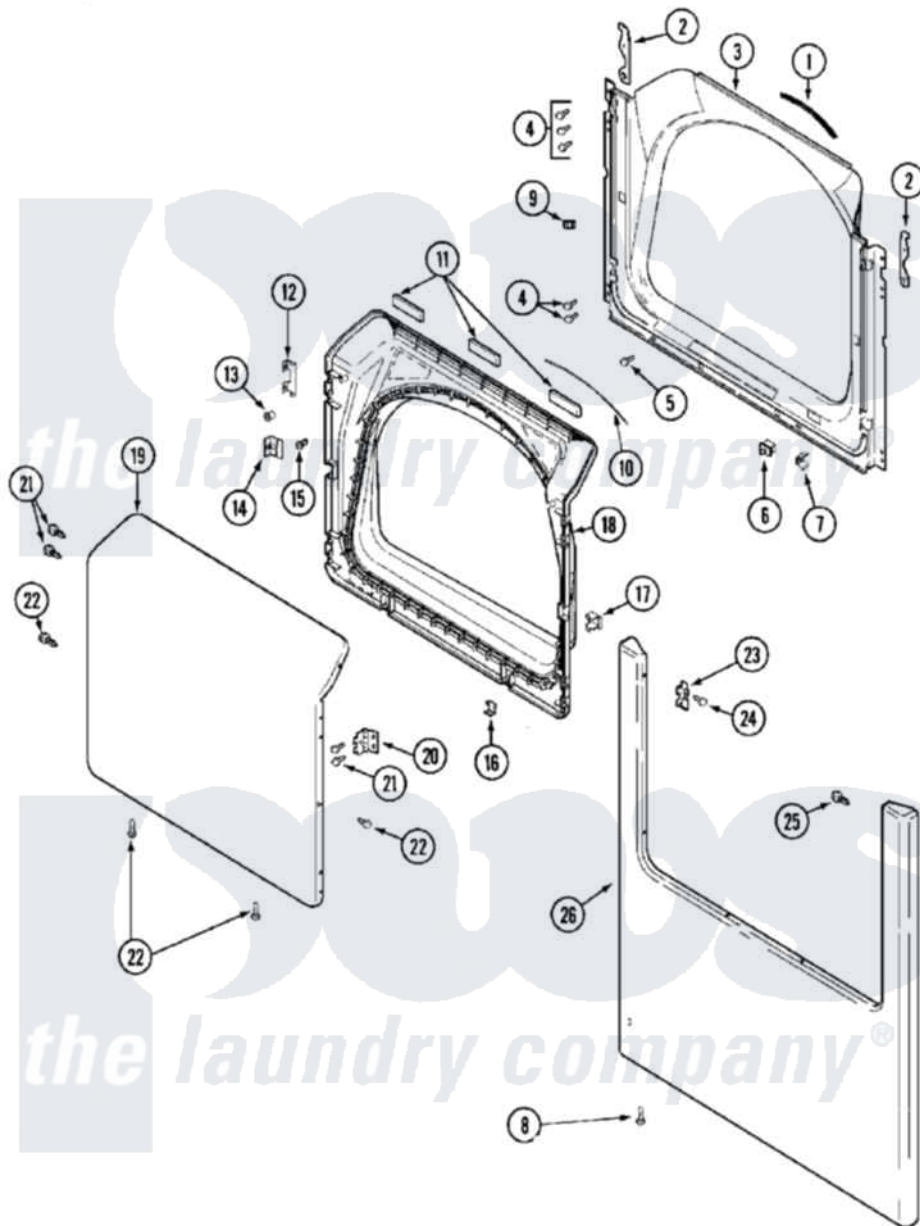

Maytag MDE21PDAYW 04 - DOOR

Maytag Residential Maytag MDE21PDAYW Dryer Parts Parts Diagram 04 - DOOR
 Click on the part number to view part

Item	Original Part Number	Replaced By	Status	Part Description
001	33001767			Seal, Shroud
002	22002033	33002597		Hook, Security
003	33001778			Shroud
"	33002379			Shroud
004	22001995			Screw Note: Screw, Tumbler Front And Shroud
005	33001768			Screw, Shroud Note: Screw, Shroud And Outlet Duct
006	33001509	W10169313		Switch-Dor
007	33001760			Bracket, Hinge
008	22001995			Screw Note: Screw, Tumbler Front And Shroud
"	22002239			Clip, Front Panel
009	Y304578	LA-1003		Door Catch Kit
010	33002094			Seal, Door
011	33001268		Not Available	PAD, DOOR
012	22002038			Clip, Door

013	33001771		Bushing, Inner Door
014	33001793		Bracket, Strike
015	33001761		Strike, Door
016	22002039		Clip, Door
017	33001763		Plug, Inner Door
018	22002039		Clip, Door
"	33002544		Door, Inner W/Seal
019	22003785		Door, Outer
"	22003786	Not Available	DOOR, OUTER (BSQ)
020	33001759		Hinge, Door
021	22002062	98006631	Screw
022	22002063		Screw No.8-18AB Wafer Head
"	33002351		Screw
023	33001764		Cover, Hinge Hole
"	33002349		Cover, Hinge Hole
024	33001846		Screw, Hinge Hole Cover
025	22002243		Screw, Front Panel And Hinge
"	22002244		Clip, Grounding
026	22002241	22002836	Panel, Front
"	33002396	Not Available	PANEL, FRONT (BSQ)