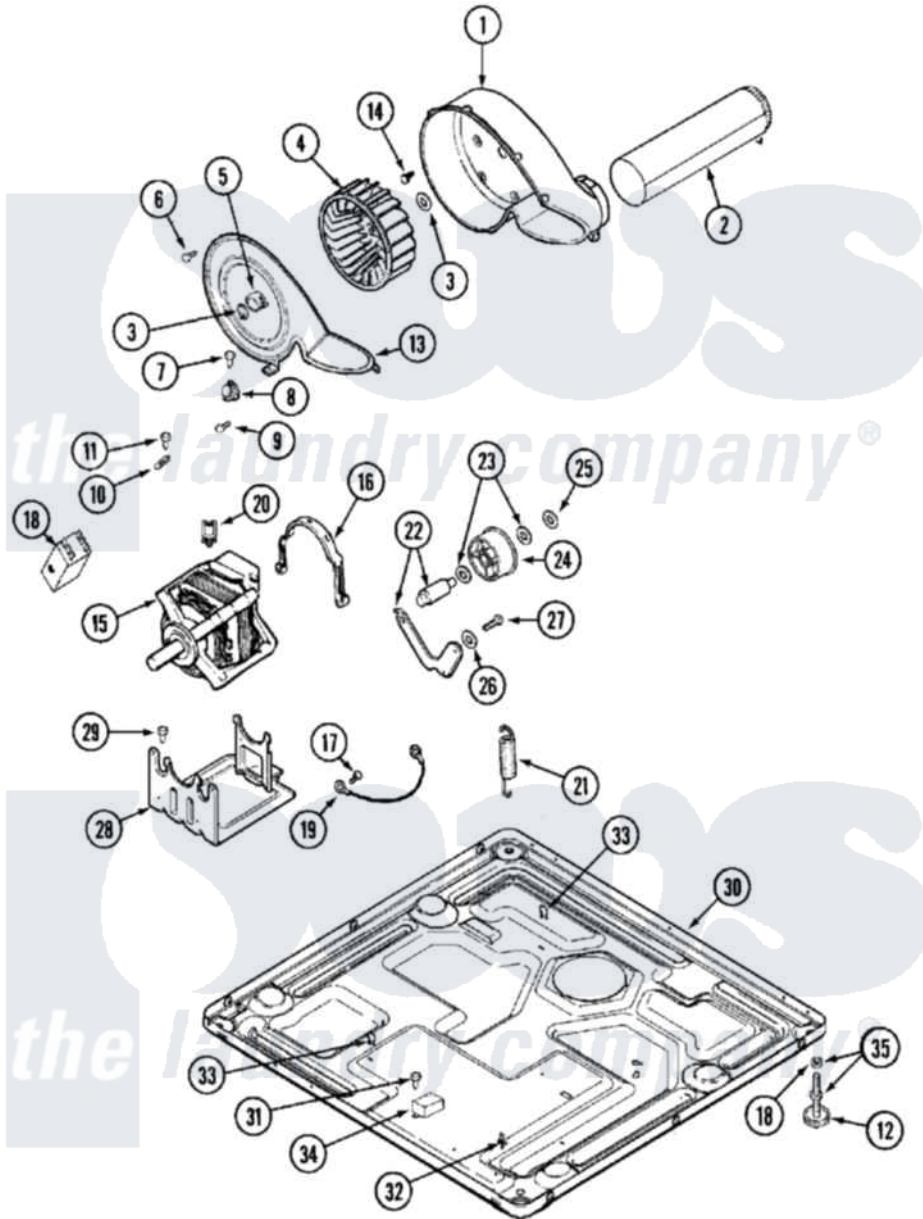

Maytag MDE21PDAYW 08 - MOTOR DRIVE

Maytag [Residential Maytag MDE21PDAYW Dryer Parts](#) Parts Diagram 08 - MOTOR DRIVE
 Click on the part number to view part

Item	Original Part Number	Replaced By	Status	Part Description
001	33001789			Housing, Blower
002	22001995			Screw Note: Screw, Tumbler Front And Shroud
"	33001800			Duct Assembly, Exhaust
003	410233	9703438		Ring-Retrn
004	33001790			Wheel, Blower
"	33002797			Wheel, Blower
005	312967			Clamp, Blower Housing
006	33001855	33002917		Screw, No.10-16
007	Y313561			Screw----NA
008	303392			Thermostat, Cycling
"	303396			Thermostat, Hi-Limit
"	33303391			Thermostat, Cycling
009	22001996	3370225		Screw
010	33001762			Fuse, Thermal
011	NLA		Not Available	SCREW, THERMAL CUT-OFF
012	Y314137			Foot, Rubber

013	33001796	33002711	Cover, Blower Housing
014	314818	1163839	Screw
015	33002478		Motor
"	33002795		Motor, Drive 60Hz
016	Y015825		Clip, Motor To Motor Support
017	910343	488234	Screw 8-32 X 1/4
018	Y052740	62739	Nut, Lock
019	901220		Ground Wire
020	Y310376		Clip, Door Switch Harness
021	33002157		Grommet
"	33002460	33002459	Assembly, Spring And Plug
"	33002461		Plug For Spring
022	33001782	6-3705180	Idler Arm
023	Y312527		Washer, Idler Shaft
024	33001783	6-3700340	Bearing- I
025	312958	354987	Ring, Retaining
026	315772		Sleeve, Idler Arm
027	Y014874		Screw, Idler Arm And Sleeve
028	Y313561		Screw----NA
"	33002466	33002817	Motor Support, Offset
029	Y313561		Screw----NA
030	NLA	Not Available	BASE, (LWR)----NA
031	22001078	3177991	Screw
032	315471	22003298	Retainer, Wire
033	410490		Spring, Retainer Wire Harness
034	306199		Relay, Heater
035	Y305086		Adjustable Leg And Nut