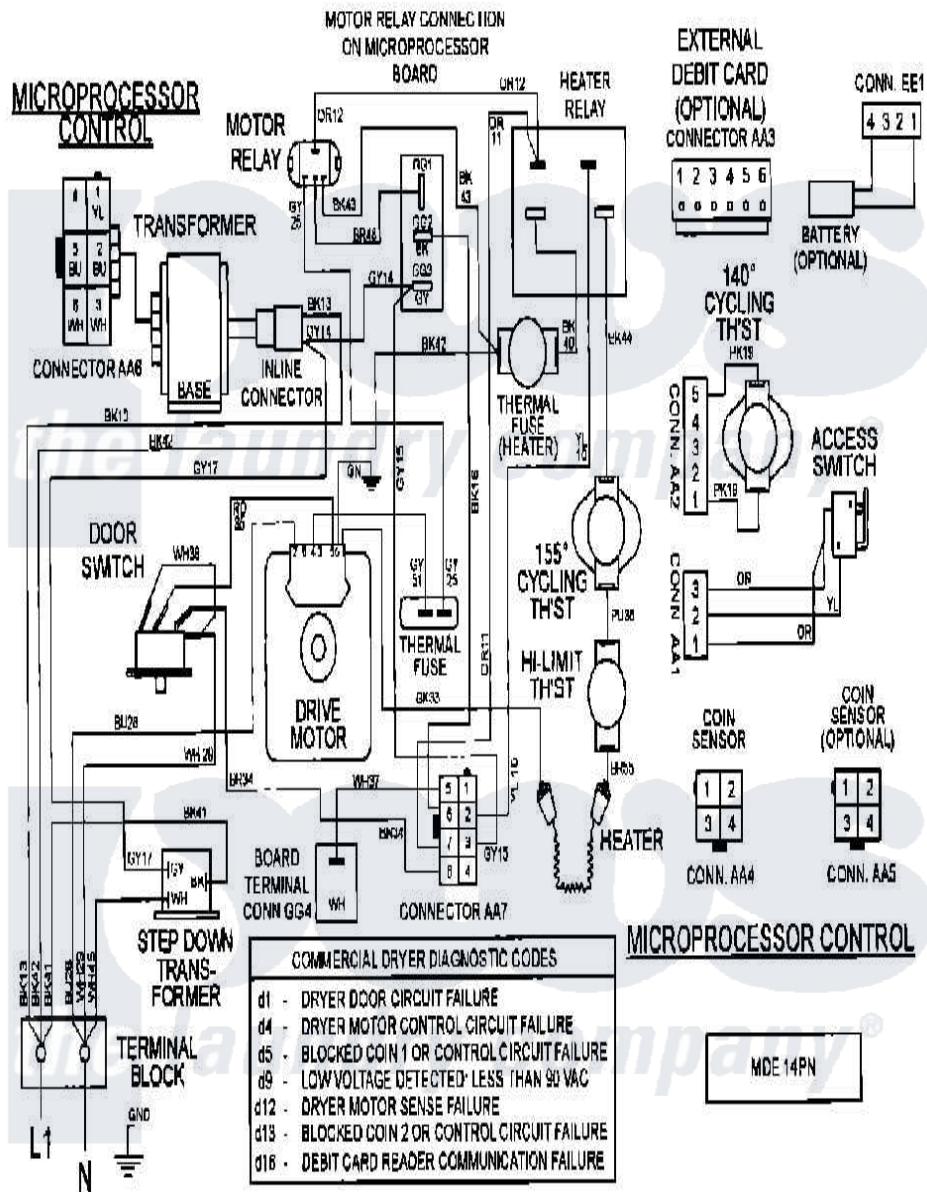

Maytag MDE21PNAGW 07 - WIRING INFORMATION

Maytag [Residential Maytag MDE21PNAGW Dryer Parts](#) Parts Diagram 07 - WIRING INFORMATION
 Click on the part number to view part

Item	Original Part Number	Replaced By	Status	Part Description
001	NLA		Not Available	WIRING INFORMATION