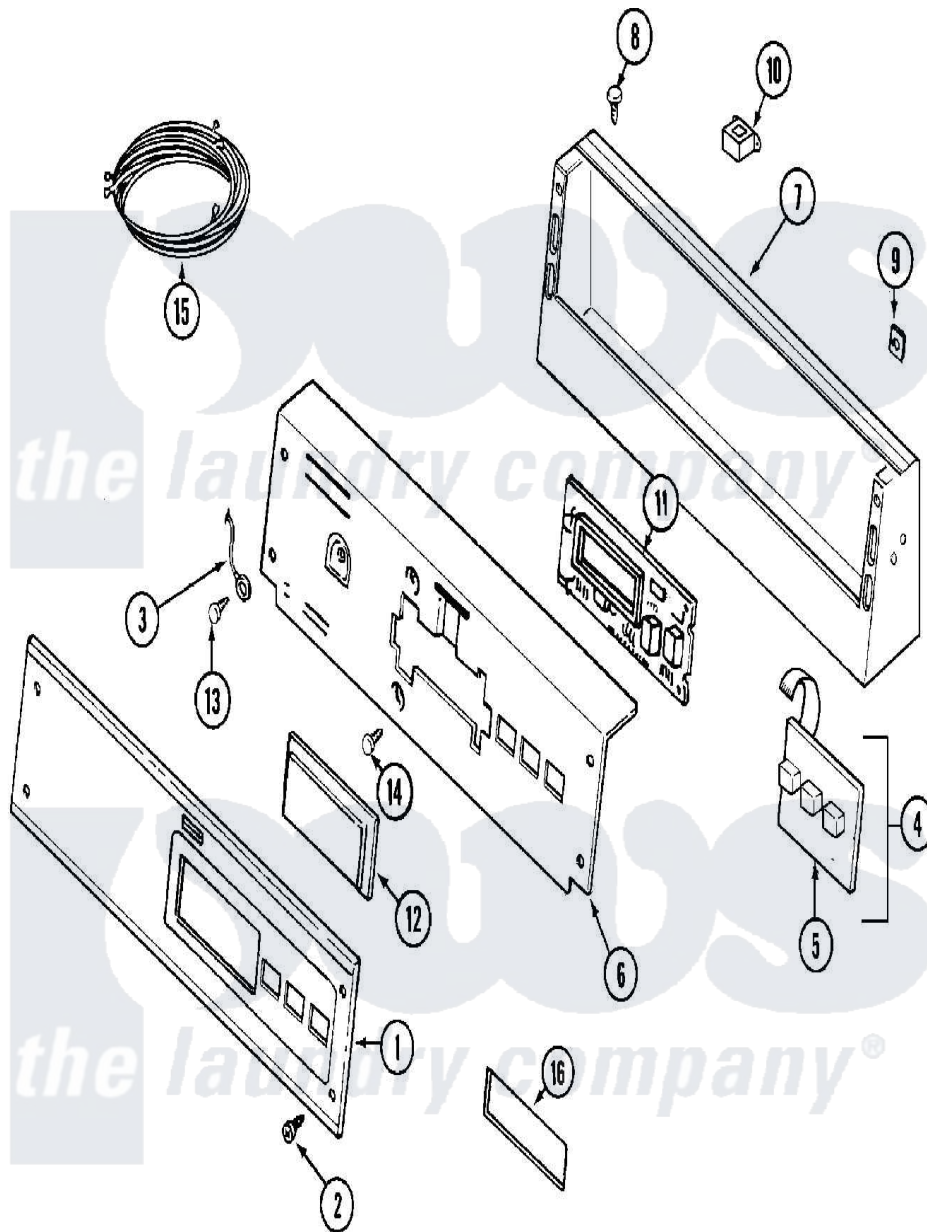

Maytag MDE21PNAYW 01 - CONTROL PANEL

Maytag Residential Maytag MDE21PNAYW Dryer Parts Parts Diagram 01 - CONTROL PANEL
 Click on the part number to view part

Item	Original Part Number	Replaced By	Status	Part Description
001	33002668			Control Panel
002	215506			Screw, Control Panel Overlay
003	22001959			Wire, Ground
004	215527	W10140652		Screw, 6-20 X 1/2
"	306694			Backup Plate With Switch
005	215517	W10131113		Push Button
006	22001511	22002954		Deflector, Water
"	33002523			Bracket, Back
007	22003101			Console
008	22001996	3370225		Screw
009	215003			Fastener, Panel And Bracket
010	211251			Screw, Transformer
"	22001419			Nut, Transformer
"	22001960			Transformer
011	33001204			Stand-Off, Ccontrol Board
"	33001746	W10130081		Control Board

"	912077		Locknut, Reader Harness
012	22001962	W10131114	Cover, Display
013	211252		Screw, Ground Wire
014	215526		Screw, Circuit Board
015	22003818		Wire Harness
"	33001856		Reader Harness Kit
"	33001878		Wire Harness, Main
016	22001976		Bezel
017	33002090		Harness, Service
018	33002671		Use And Care Manual