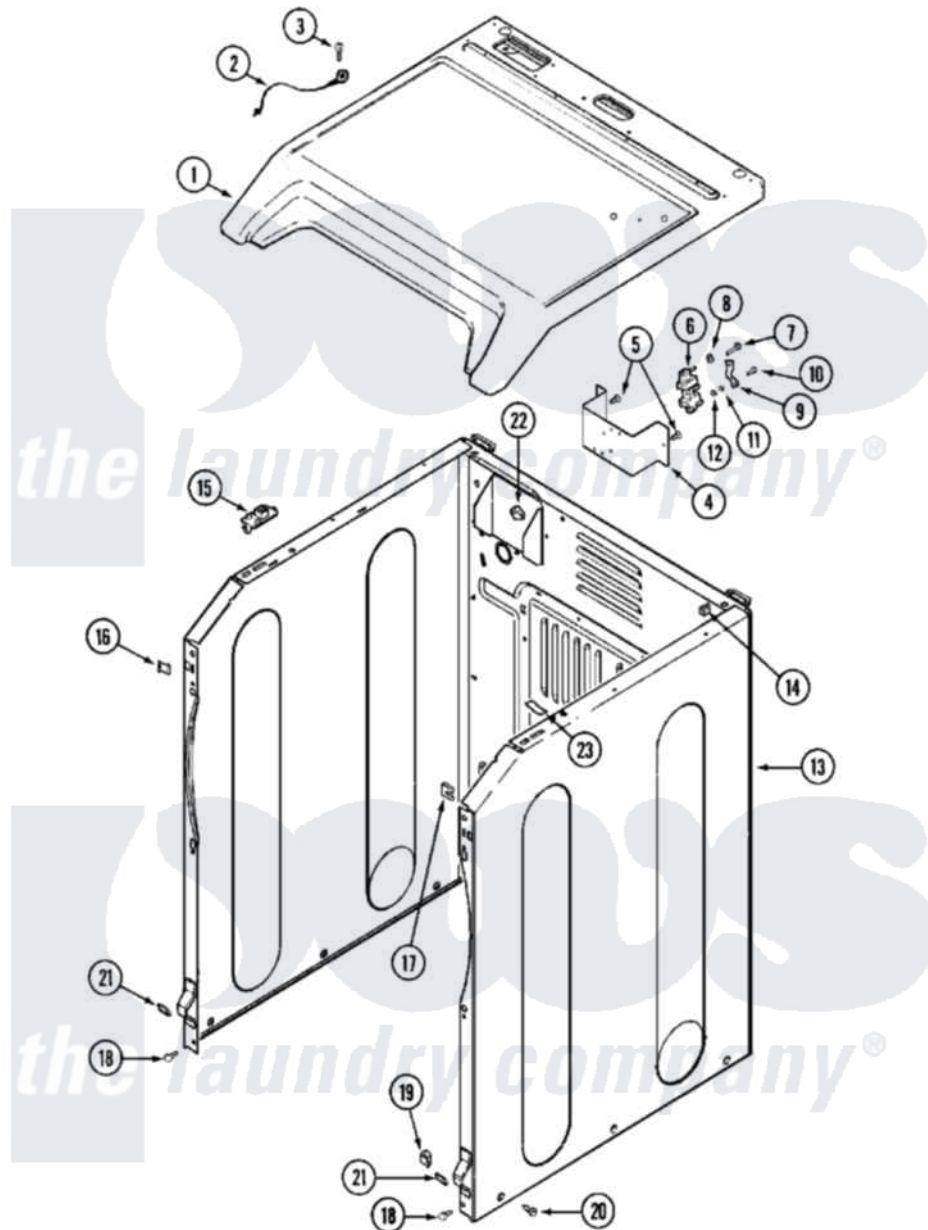

Maytag MDE21PNAYW 02 - CABINET-FRONT

Maytag [Residential Maytag MDE21PNAYW Dryer Parts](#) Parts Diagram 02 - CABINET-FRONT
 Click on the part number to view part

Item	Original Part Number	Replaced By	Status	Part Description
001	33002627			Cover, Top
002	22001959			Wire, Ground
003	210186	3370225		Screw
004	NLA		Not Available	BRACKET, TERMINAL BLOCK---NA
005	22001995			Screw Note: Screw, Tumbler Front And Shroud
006	33001244			Block, Terminal
007	Y312209	W10001200		Screw
008	Y311270			Washer, Terminal Block
009	Y312184			Strap, Grounding
010	NLA		Not Available	SCREW, GROUND STRAP
011	311484	112432		Nut
012	311093			Washer, Terminal Connection
013	NLA		Not Available	CABINET ASSY (WHT-AS PK)
014	310933	33002194		Nut, Speed

015	33001872	33002891	Pin, Locator
016	22002049		Clip Note: Clip, Front Panel
017	213280	204439	Screw And Fstner Assembly
018	22001995		Screw Note: Screw, Tumbler Front And Shroud
019	22003298		Retainer, Wire
"	Y310376		Clip, Door Switch Harness
020	22003409	213007	Xfor Cabinet See Cabinet, Back
021	213280	204439	Screw And Fstner Assembly
"	22002239		Clip, Front Panel
022	33002073	Y310376	Clip, Door Switch Harness
023	33001836		Strap, Top Cover Support