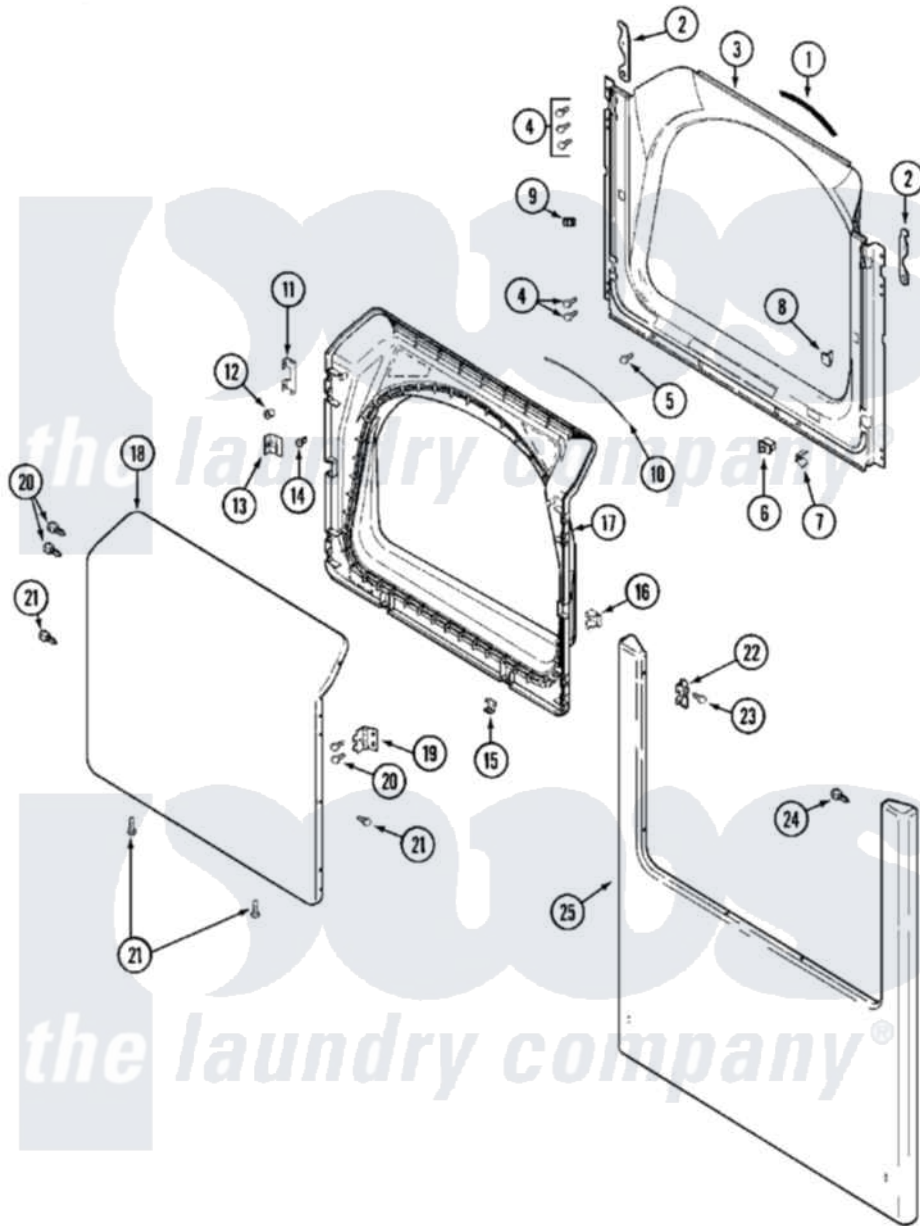

Maytag MDE21PNAYW 03 - DOOR

Maytag Residential Maytag MDE21PNAYW Dryer Parts Parts Diagram 03 - DOOR
 Click on the part number to view part

Item	Original Part Number	Replaced By	Status	Part Description
001	33001767			Seal, Shroud
002	22002247	33002597		Hook, Security
003	33001778			Shroud
004	22001995			Screw Note: Screw, Tumbler Front And Shroud
005	33001768			Screw, Shroud Note: Screw, Shroud And Outlet Duct
006	33001509	W10169313		Switch-Dor
007	33001760			Bracket, Hinge
008	33001768			Screw, Shroud Note: Screw, Shroud And Outlet Duct
009	Y304578	LA-1003		Door Catch Kit
010	33002094			Seal, Door
011	22002038			Clip, Door
012	33001771			Bushing, Inner Door
013	33001793			Bracket, Strike
014	33001761			Strike, Door

015	22002039		Clip, Door
016	33001763		Plug, Inner Door
017	22002039		Clip, Door
"	22002063		Screw No.8-18AB Wafer Head
"	22002300	9740848	Screw, Mixing Valve Mounting
"	33002544		Door, Inner W/Seal
018	22003785		Door, Outer
019	33001759		Hinge, Door
020	22002062	98006631	Screw
021	22002063		Screw No.8-18AB Wafer Head
022	33001764		Cover, Hinge Hole
023	33001846		Screw, Hinge Hole Cover
024	22002243		Screw, Front Panel And Hinge
"	22002244		Clip, Grounding
025	22002239		Clip, Front Panel
"	22002241	22002836	Panel, Front