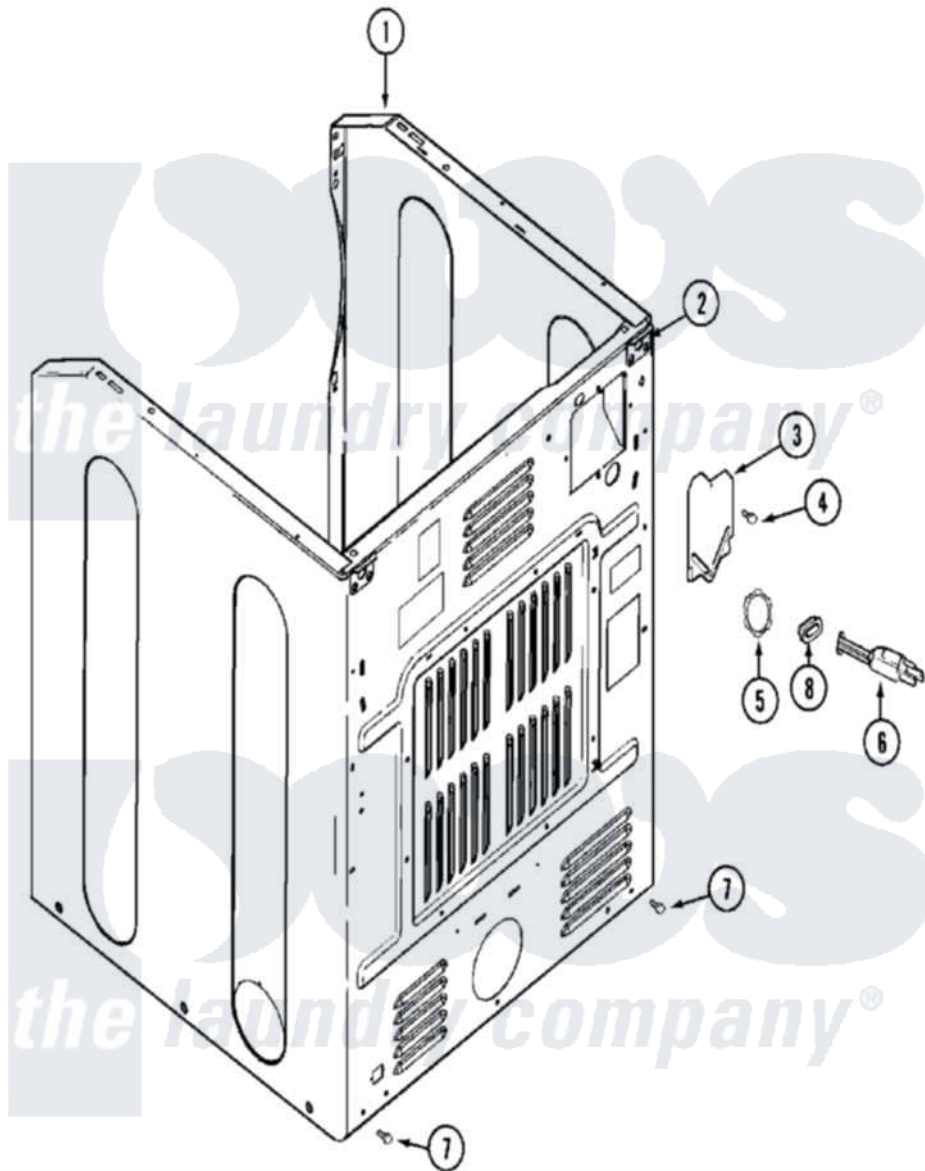

# Maytag MDE21PNAYW 04 - CABINET-REAR

Maytag Residential Maytag MDE21PNAYW Dryer Parts Parts Diagram 04 - CABINET-REAR  
 Click on the part number to view part

Item	Original Part Number	Replaced By	Status	Part Description
001	<a href="#">33002668</a>			Control Panel
002	<a href="#">22001995</a>			Screw Note: Screw, Tumbler Front And Shroud
"	22003367	<a href="#">22004095</a>		Hinge, Plastic
003	<a href="#">33001795</a>			Cover, Terminal Block
004	<a href="#">22001995</a>			Screw Note: Screw, Tumbler Front And Shroud
005	<a href="#">33001425</a>			Locknut, Eared For Canadian
006	<a href="#">22003062</a>			Cord, Power
"	305168	<a href="#">33002916</a>		Power Cord, Canadian 240V
007	<a href="#">22001995</a>			Screw Note: Screw, Tumbler Front And Shroud
008	33002053	<a href="#">211881</a>		Grommet, Cord Part Not Used-Gas Models Only