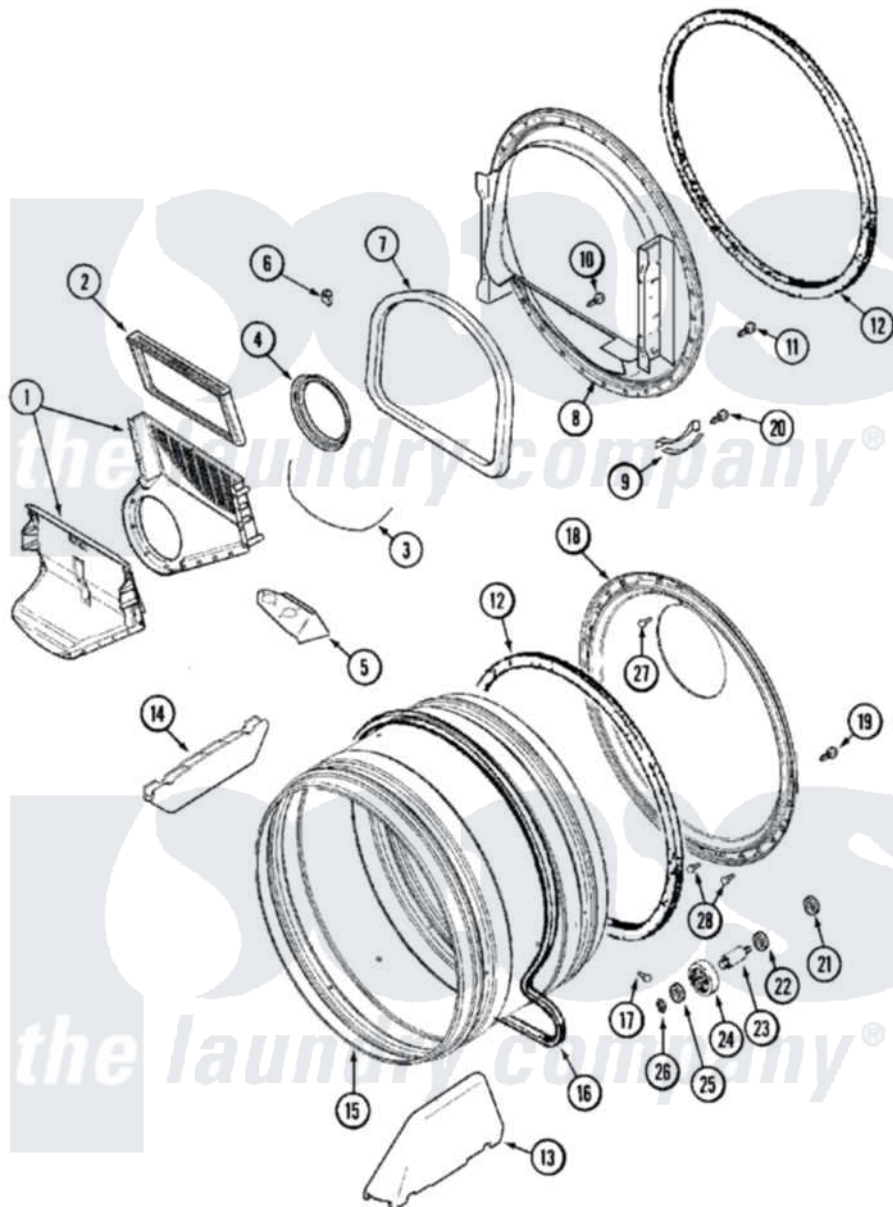

Maytag MDE21PNAYW 05 - TUMBLER

Maytag [Residential Maytag MDE21PNAYW Dryer Parts](#) Parts Diagram 05 - TUMBLER
 Click on the part number to view part

Item	Original Part Number	Replaced By	Status	Part Description
001	33001799			Outlet Duct Assembly Note: Outlet Duct Assembly
002	33001804	33002790		Lint Filter
003	NLA		Not Available	SEAL, OUTLET DUCT
004	33001758	33002560		Seal, Blower
005	33001837			Cover, Thermostat
006	Y310376			Clip, Door Switch Harness
007	33001767			Seal, Shroud
008	33001802			Front, Tumbler
009	306508			Tumbler Bearing Kit ----W
010	NLA		Not Available	SCREW, OUTLET DUCT (PHILLIPS)
011	33001855	33002917		Screw, No.10-16
012	33001807			Seal, Tumbler
013	33001756	33002032		Baffle
014	33001755			Baffle
015	33001794	33001889		Tumbler

016	33001777	33002535	V-Belt
017	33001788	33002973	Screw, No.9-15 X 1.00 Hx WS
018	33001801		Back, Tumbler
019	33002190		SCrew, C BraCe, BraCket, Cabinet
020	210720		Rivet, Bearing To Tumbler Fmt
021	33001443		Nut, Hex
022	Y313347	312535	Washer, Vault Mounting Brk.
023	Y312948	6-3129480	Shaft- Tumbler
024	Y303373	12001541	Drum Roller/Washer Assembly--W
025	312535		Washer, Vault Mounting Brk.
026	410233	9703438	Ring-Retrn
027	210932		Screw, No.8 X 9/16 Ctsk Note: Screw, Inlet Duct
028	22001996	3370225	Screw