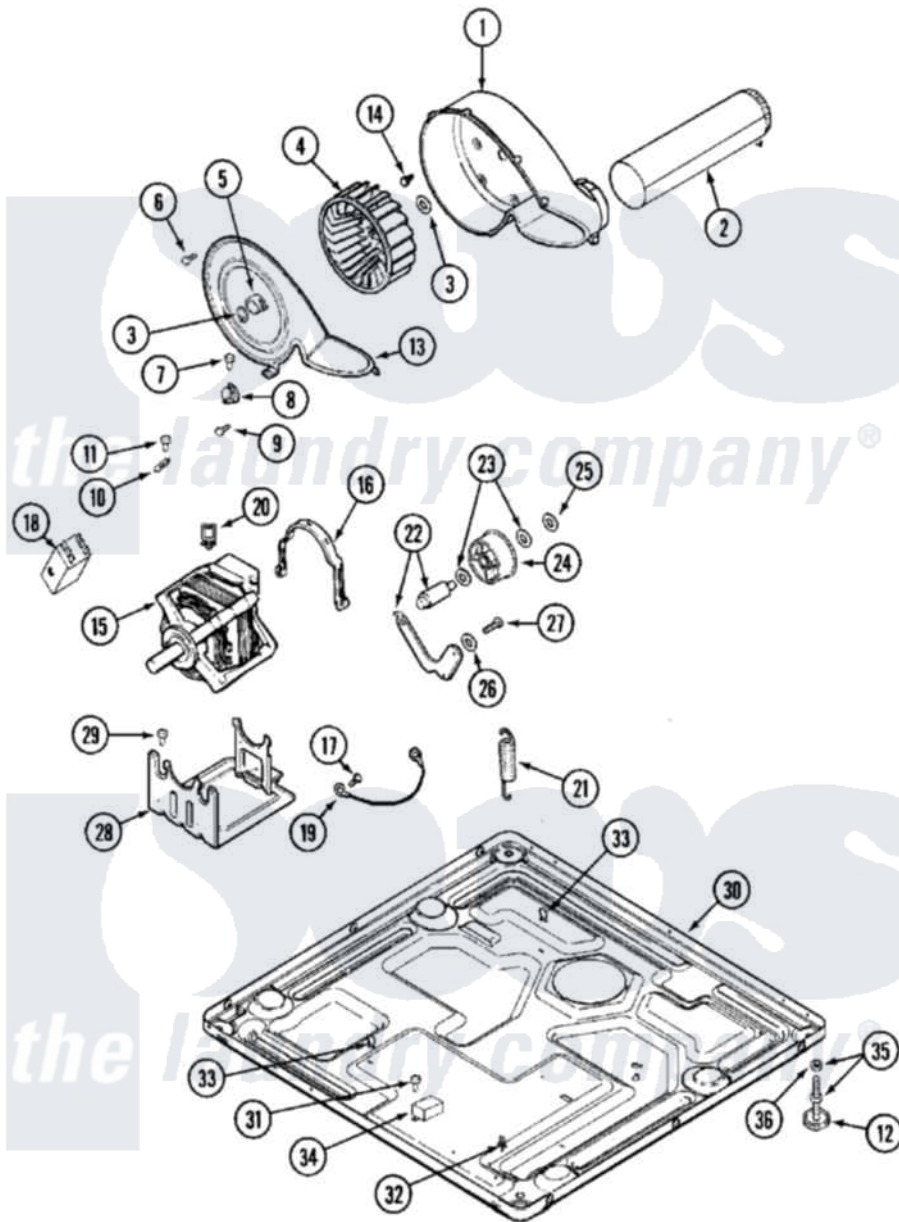

# Maytag MDE21PNAYW 07 - MOTOR DRIVE

Maytag [Residential Maytag MDE21PNAYW Dryer Parts](#) Parts Diagram 07 - MOTOR DRIVE  
 Click on the part number to view part

Item	Original Part Number	Replaced By	Status	Part Description
001	<a href="#">33001789</a>			Housing, Blower
002	<a href="#">22001995</a>			Screw Note: Screw, Tumbler Front And Shroud
"	<a href="#">33001800</a>			Duct Assembly, Exhaust
003	410233	<a href="#">9703438</a>		Ring-Retrn
004	<a href="#">33001790</a>			Wheel, Blower
"	<a href="#">33002797</a>			Wheel, Blower
005	<a href="#">312967</a>			Clamp, Blower Housing
006	33001855	<a href="#">33002917</a>		Screw, No.10-16
007	<a href="#">Y313561</a>			Screw----NA
008	<a href="#">303392</a>			Thermostat, Cycling
"	<a href="#">33303391</a>			Thermostat, Cycling
009	22001996	<a href="#">3370225</a>		Screw
010	<a href="#">33001762</a>			Fuse, Thermal
011	NLA		Not Available	SCREW, THERMAL CUT-OFF
012	<a href="#">Y314137</a>			Foot, Rubber
013	33001796	<a href="#">33002711</a>		Cover, Blower Housing