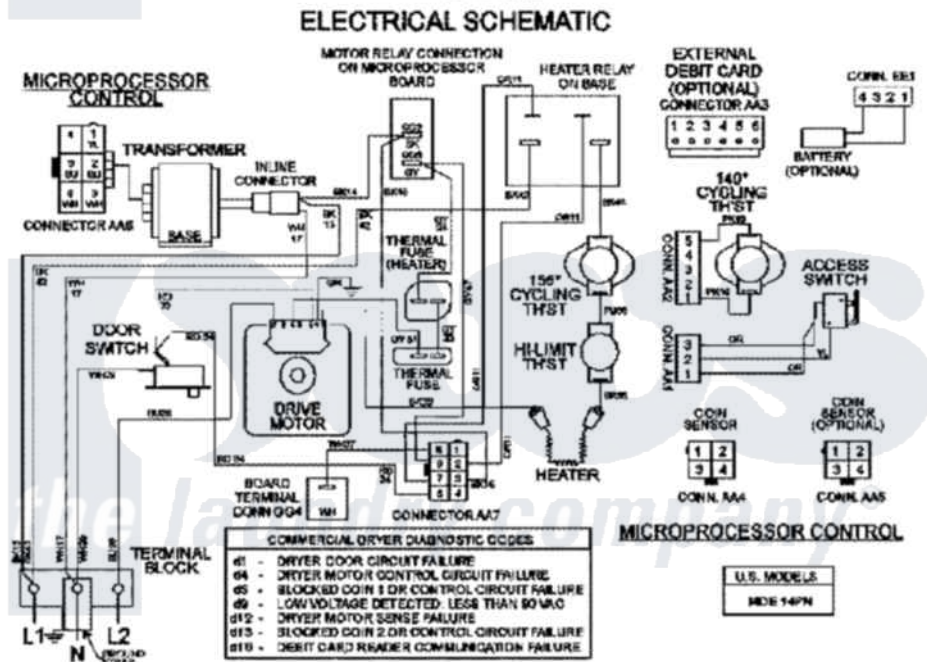

# Maytag MDE21PNAYW 08 - WIRING INFORMATION

Maytag [Residential Maytag MDE21PNAYW Dryer Parts](#) Parts Diagram 08 - WIRING INFORMATION  
 Click on the part number to view part

Item	Original Part Number	Replaced By	Status	Part Description
001	NLA		Not Available	WIRING INFORMATION