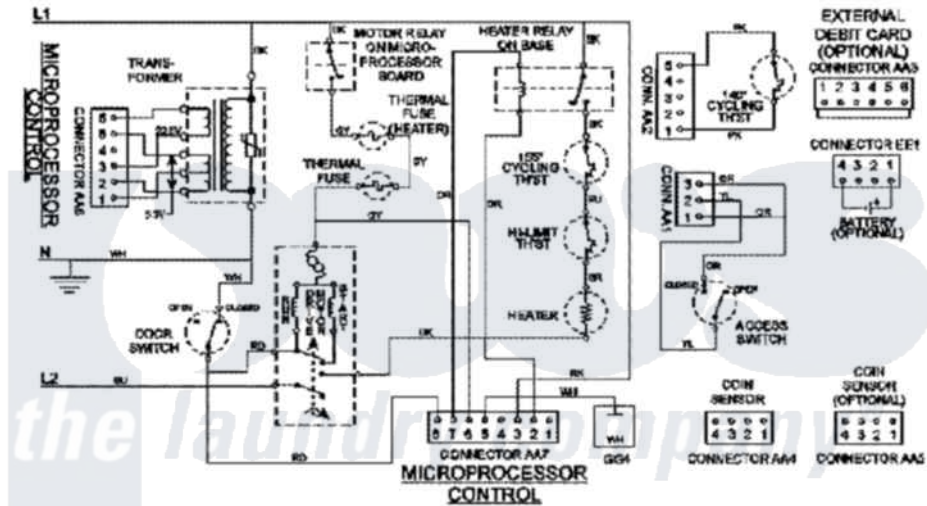

# Maytag MDE21PNAYW 08 - WIRING INFORMATION

Maytag [Residential Maytag MDE21PNAYW Dryer Parts](#) Parts Diagram 08 - WIRING INFORMATION  
 Click on the part number to view part

Item	Original Part Number	Replaced By	Status	Part Description
001	NLA		Not Available	WIRING INFORMATION