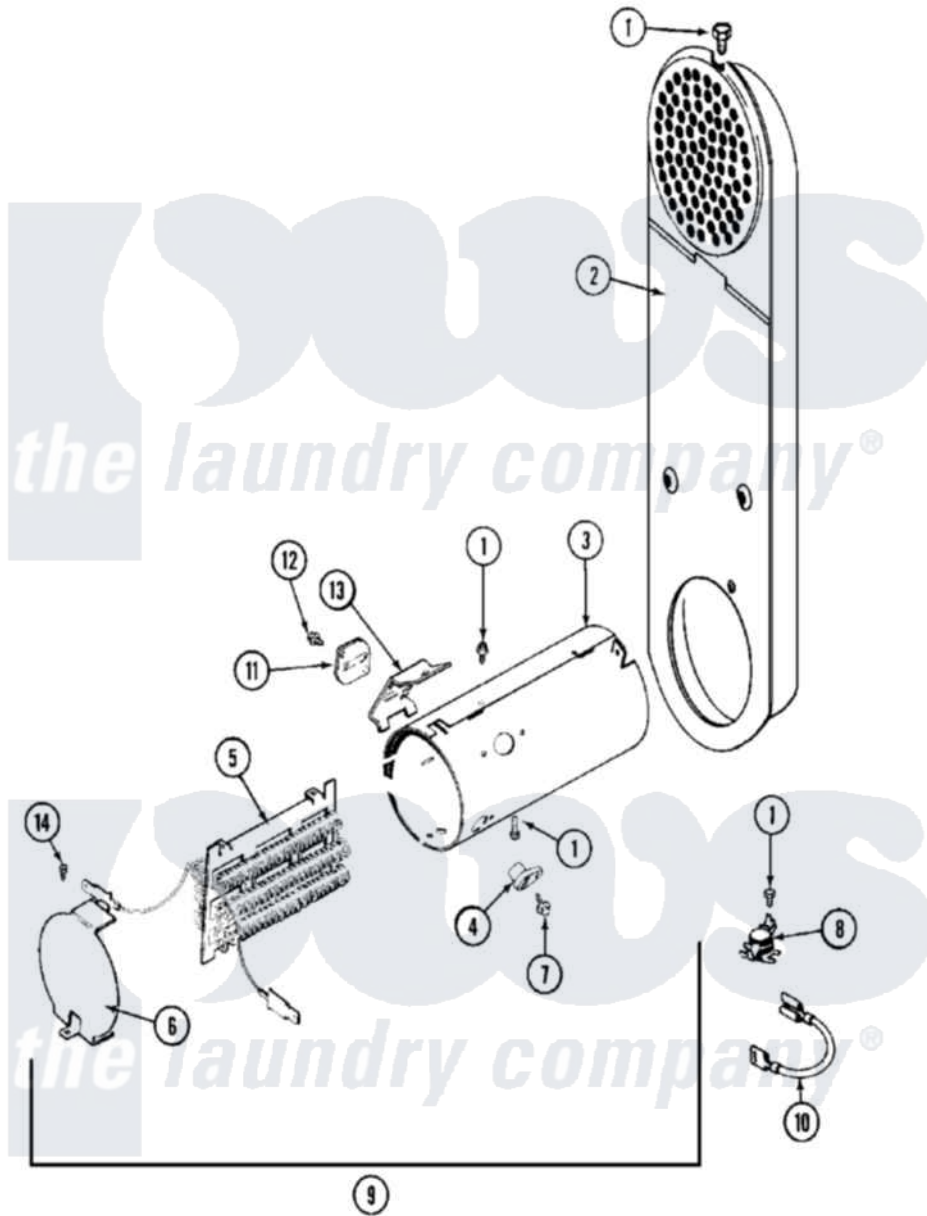

Maytag MDE21PNAZW 06 - HEATER

Maytag [Residential Maytag MDE21PNAZW Dryer Parts](#) Parts Diagram 06 - HEATER
 Click on the part number to view part

Item	Original Part Number	Replaced By	Status	Part Description
001	211294	90767		Screw, 8A X 3/8 HeX Washer Head Tapping
002	33001803	33003038		Assembly, Inlet Duct-Elec
003	314995			Enclosure, Heater
004	314998			Insulator, Terminal
005	307184	Y308612		Heater Sub-Assembly
006	314999			Shield, Radiant
007	NLA		Not Available	SCREW, TERMINAL INSULATOR
008	303396			Thermostat, Hi-Limit
009	307178			Heater Assembly
010	Y307173			Wire, Jumper
011	307473			Fuse, Thermal
012	NLA		Not Available	SCREW, THERMAL FUSE
013	315346			Bracket, Thermal Fuse
014	33002046	693995		Screw, Hex Head
015	Y308590	W10116795		Heater