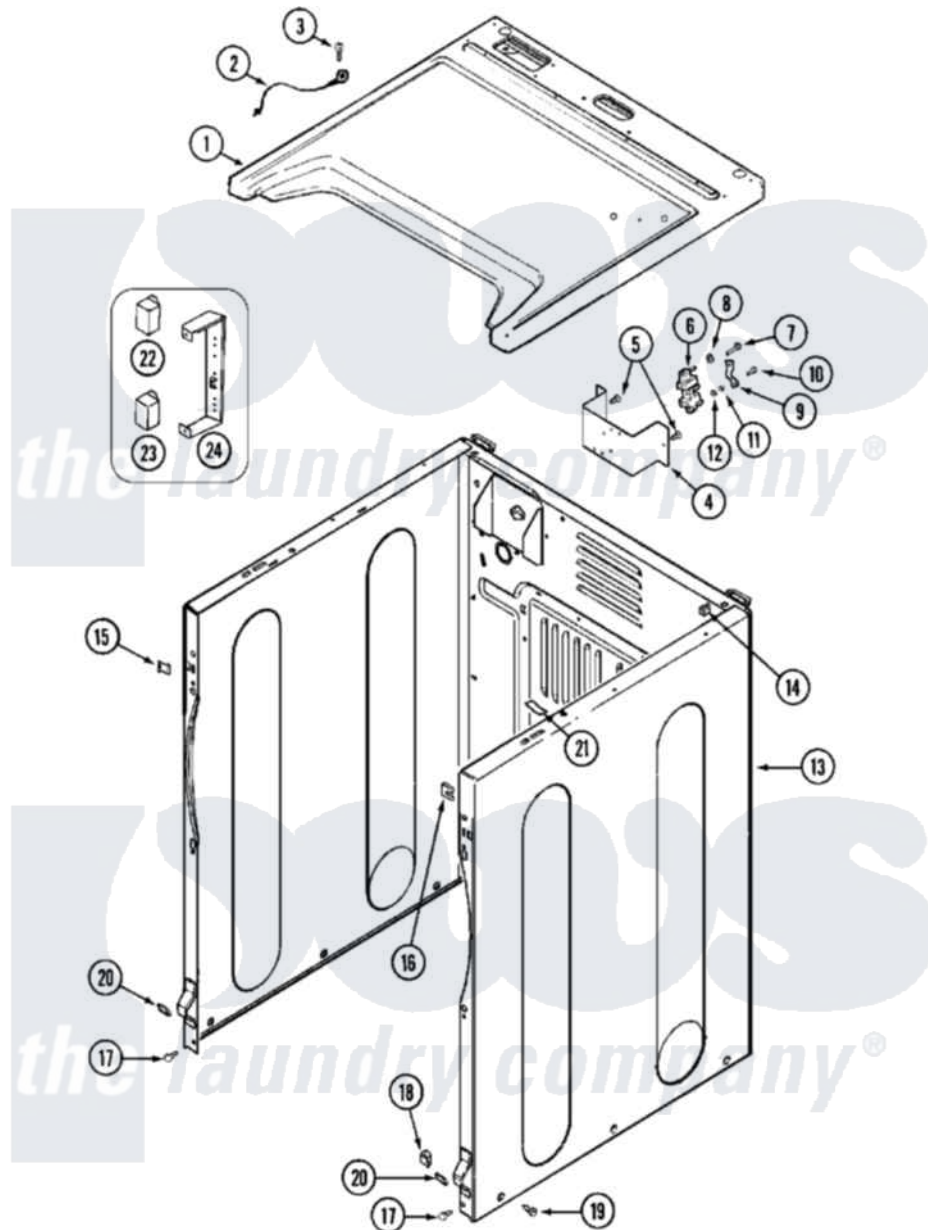

Maytag MDE21PNDGW 02 - CABINET-FRONT

Maytag [Residential Maytag MDE21PNDGW Dryer Parts](#) Parts Diagram 02 - CABINET-FRONT
 Click on the part number to view part

Item	Original Part Number	Replaced By	Status	Part Description
001	33002627			Cover, Top
002	22001959			Wire, Ground
003	210186	3370225		Screw
004	NLA		Not Available	BRACKET, TERMINAL BLOCK---NA
005	22001995			Screw Note: Screw, Tumbler Front And Shroud
006	33001244			Block, Terminal
"	33002106			Shield, Terminal Block
007	Y312209	W10001200		Screw
008	Y311270			Washer, Terminal Block
009	Y312184			Strap, Grounding
010	Y312209	W10001200		Screw
011	311484	112432		Nut
012	311093			Washer, Terminal Connection
013	22003639			Cabinet Assembly
014	310933	33002194		Nut, Speed

015	22002049		Clip Note: Clip, Front Panel
016	213280	204439	Screw And Fstner Assembly
017	22001995		Screw Note: Screw, Tumbler Front And Shroud
018	Y310376		Clip, Door Switch Harness
019	22003409	213007	Xfor Cabinet See Cabinet, Back
020	22002239		Clip, Front Panel
021	33001836		Strap, Top Cover Support
022	206824	W10133335	Relay, Motor
023	306199		Relay, Heater
"	33002969	W10133335	Relay, Motor
"	Y251119	3177991	Screw
024	211294	90767	Screw, 8A X 3/8 HeX Washer Head Tapping
"	314627		Bracket, Relays