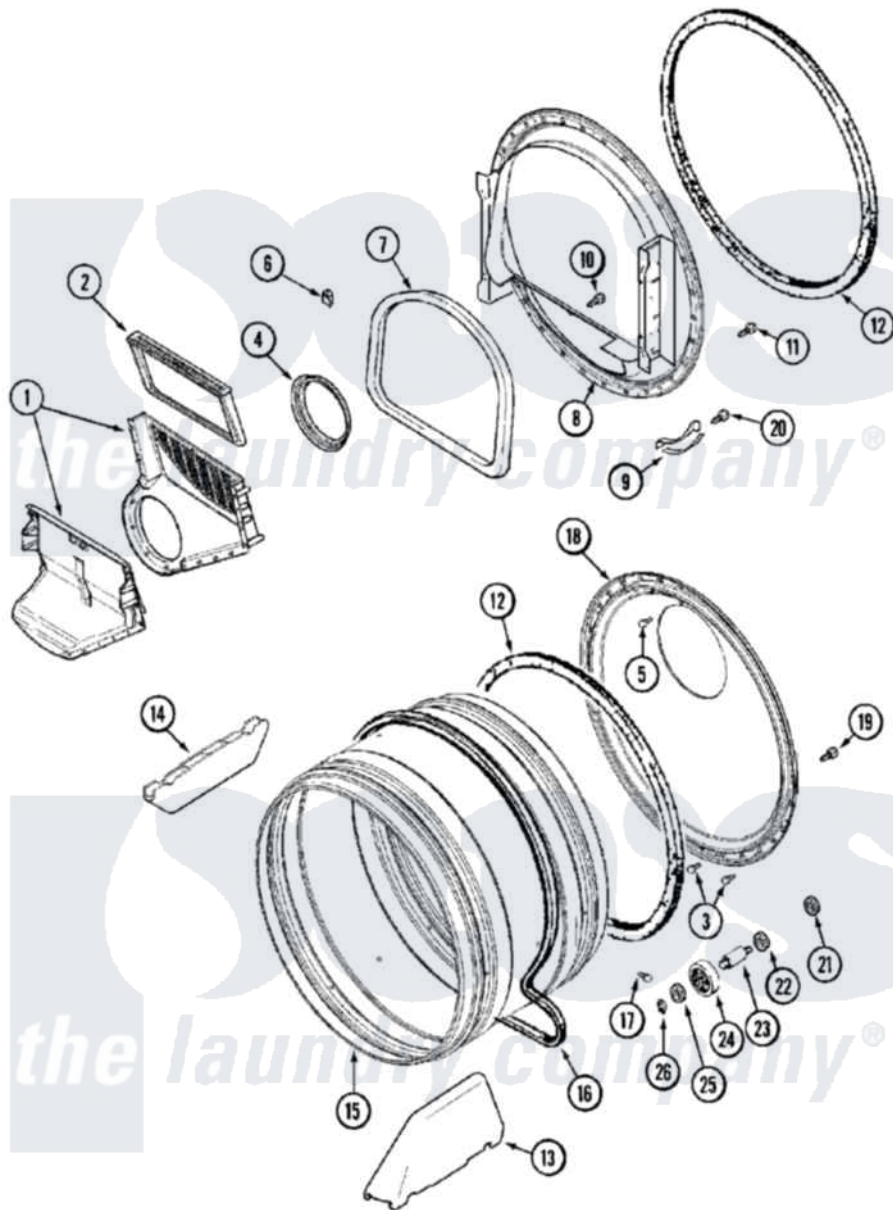

# Maytag MDE21PNDGW 05 - TUMBLER

Maytag [Residential Maytag MDE21PNDGW Dryer Parts](#) Parts Diagram 05 - TUMBLER  
 Click on the part number to view part

Item	Original Part Number	Replaced By	Status	Part Description
001	<a href="#">33001799</a>			Outlet Duct Assembly Note: Outlet Duct Assembly
002	<a href="#">33002790</a>			Lint Filter
003	<a href="#">210932</a>			Screw, No.8 X 9/16 Ctsk Note: Screw, Inlet Duct
004	<a href="#">33002560</a>			Seal, Blower
005	22001996	<a href="#">3370225</a>		Screw
006	<a href="#">Y310376</a>			Clip, Door Switch Harness
007	<a href="#">33001767</a>			Seal, Shroud
008	<a href="#">33001802</a>			Front, Tumbler
009	<a href="#">306508</a>			Tumbler Bearing Kit ---W
010	NLA		Not Available	SCREW, OUTLET DUCT (PHILLIPS)
011	33001855	<a href="#">33002917</a>		Screw, No.10-16
012	<a href="#">33001807</a>			Seal, Tumbler
013	33001756	<a href="#">33002032</a>		Baffle
014	<a href="#">33001755</a>			Baffle

015	33001794	<a href="#">33001889</a>	Tumbler
016	<a href="#">33002535</a>		V-Belt
017	33001788	<a href="#">33002973</a>	Screw, No.9-15 X 1.00 Hx WS
018	<a href="#">33002779</a>		Tumbler Back And Seal As-Pack
"	<a href="#">33003037</a>		Tumbler Back And Seal
019	<a href="#">22001995</a>		Screw Note: Screw, Tumbler Front And Shroud
020	<a href="#">210720</a>		Rivet, Bearing To Tumbler Fmt
021	<a href="#">33001443</a>		Nut, Hex
022	Y313347	<a href="#">312535</a>	Washer, Vault Mounting Brk.
023	Y312948	<a href="#">6-3129480</a>	Shaft- Tumbler
024	Y303373	<a href="#">12001541</a>	Drum Roller/Washer Assembly--W
025	<a href="#">312535</a>		Washer, Vault Mounting Brk.
026	410233	<a href="#">9703438</a>	Ring-Retrn