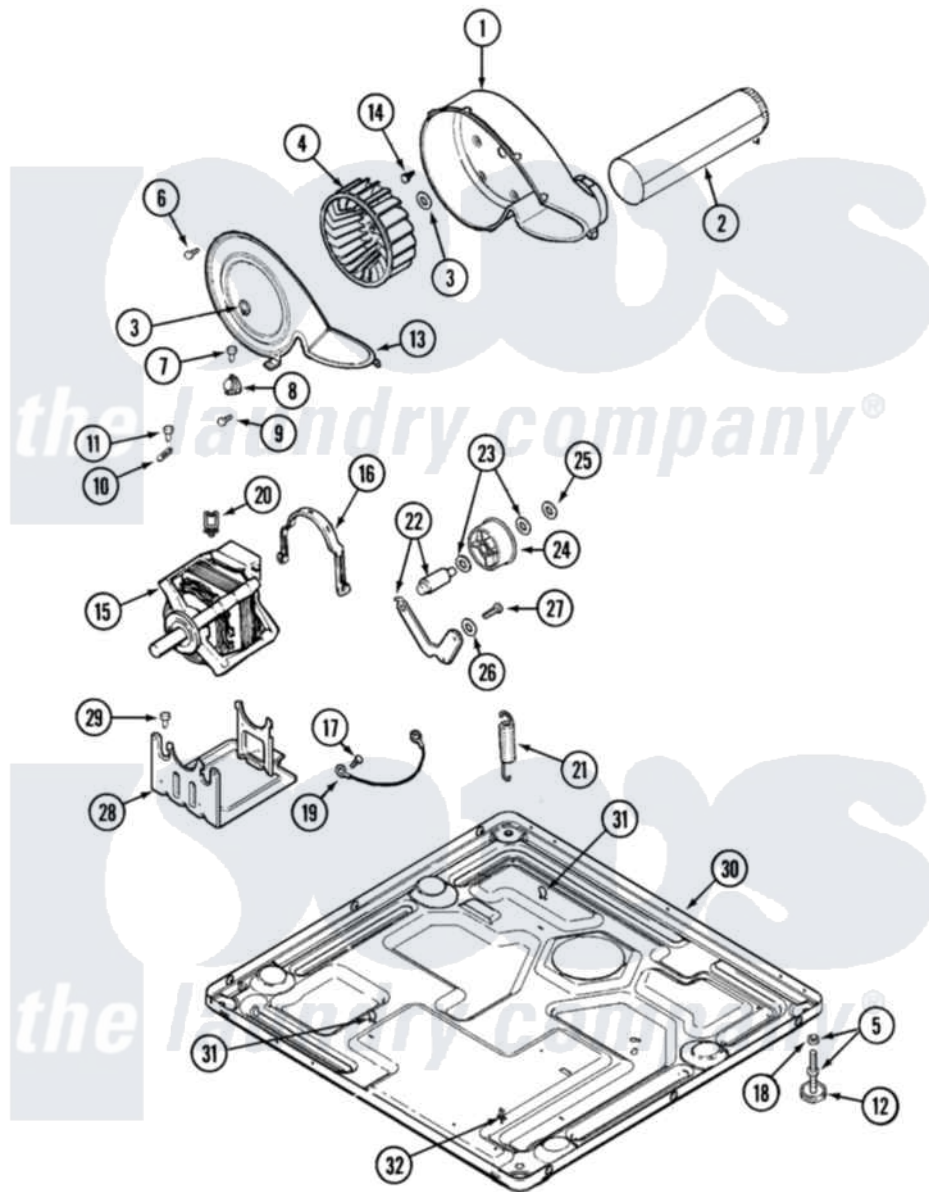

Maytag MDE21PNDGW 07 - MOTOR DRIVE & BASE

Maytag Residential Maytag MDE21PNDGW Dryer Parts Parts Diagram 07 - MOTOR DRIVE & BASE
 Click on the part number to view part

Item	Original Part Number	Replaced By	Status	Part Description
001	33001789			Housing, Blower
002	22001995			Screw Note: Screw, Tumbler Front And Shroud
"	33001800			Duct Assembly, Exhaust
003	410233	9703438		Ring-Retrn
004	33002797			Wheel, Blower
005	Y305086			Adjustable Leg And Nut
006	33001855	33002917		Screw, No.10-16
007	Y313561			Screw---NA
008	303392			Thermostat, Cycling
"	Y303391	33303391		Thermostat, Cycling
009	22001996	3370225		Screw
010	33001762			Fuse, Thermal
011	NLA		Not Available	SCREW, THERMAL CUT-OFF
012	Y314137			Foot, Rubber
013	33001837			Cover, Thermostat
"	33002711			Cover, Blower Housing

014	314818	1163839	Screw
015	33002796	W10197708	Motor-Drve
016	33002221	Y015825	Clip, Motor To Motor Support
017	910343	488234	Screw 8-32 X 1/4
018	Y052740	62739	Nut, Lock
019	901220		Ground Wire
020	Y310376		Clip, Door Switch Harness
021	33002460	33002459	Assembly, Spring And Plug
"	33002461		Plug For Spring
022	33001840	6-3705180	Idler Arm
023	Y312527		Washer, Idler Shaft
024	33001783	6-3700340	BearIng- I
025	312958	354987	Ring, Retaining
026	33002218		Grommet, Idler Arm
027	Y014874		Screw, Idler Arm And Sleeve
028	33002817		Motor Support, Offset
029	Y313561		Screw----NA
030	33001821		Transformer
"	33001948		Transformer Lower
"	NLA	Not Available	BASE, (LWR)----NA
031	410490		Spring, Retainer Wire Harness
032	315471	22003298	Retainer, Wire