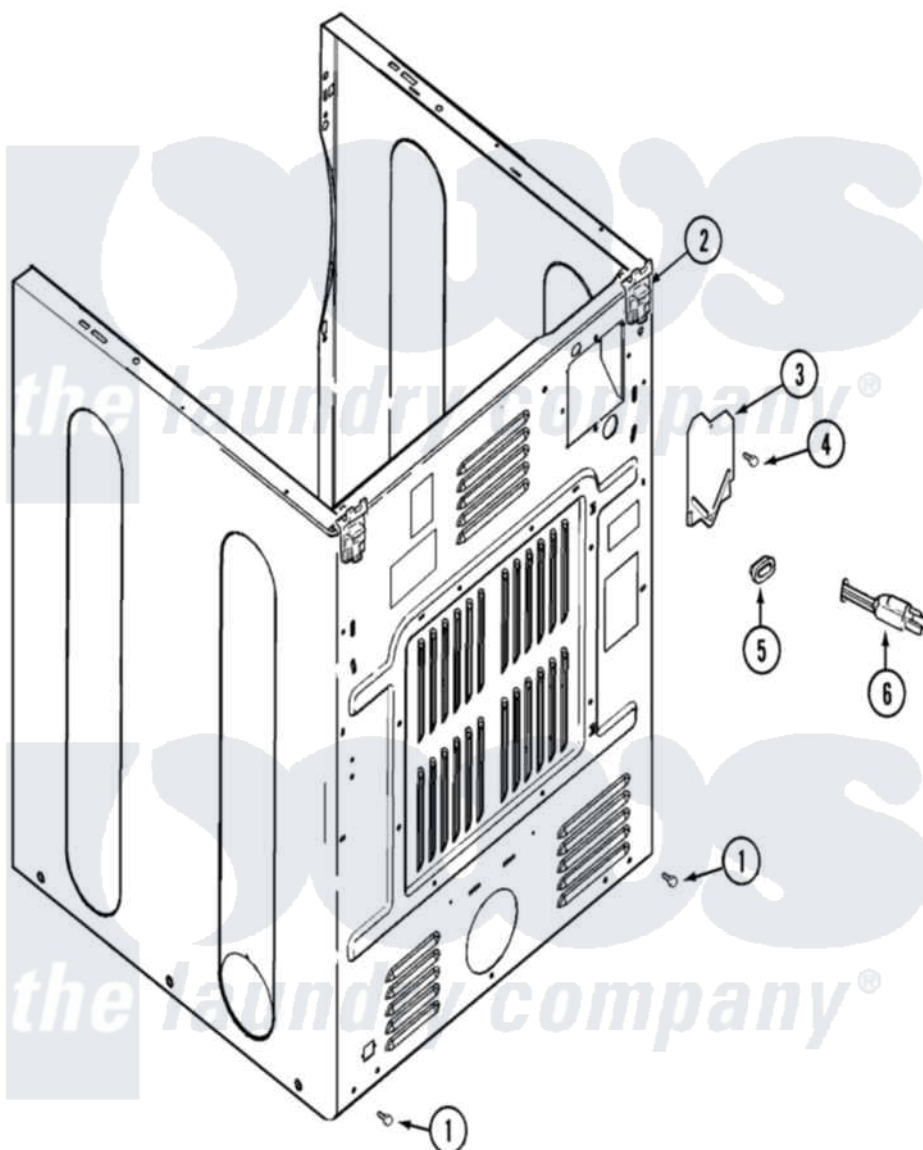

Maytag MDE21PNDZW 04 - CABINET-REAR

Maytag Residential Maytag MDE21PNDZW Dryer Parts Parts Diagram 04 - CABINET-REAR
 Click on the part number to view part

Item	Original Part Number	Replaced By	Status	Part Description
001	22001995			Screw Note: Screw, Tumbler Front And Shroud
002	22001995			Screw Note: Screw, Tumbler Front And Shroud
"	22004095			Hinge, Plastic
003	33001795			Cover, Terminal Block
004	22001995			Screw Note: Screw, Tumbler Front And Shroud
005	211881			Grommet, Cord Part Not Used-Gas Models Only
"	33002157			Grommet
006	22003062			Cord, Power
"	33002916			Power Cord, Canadian 240V