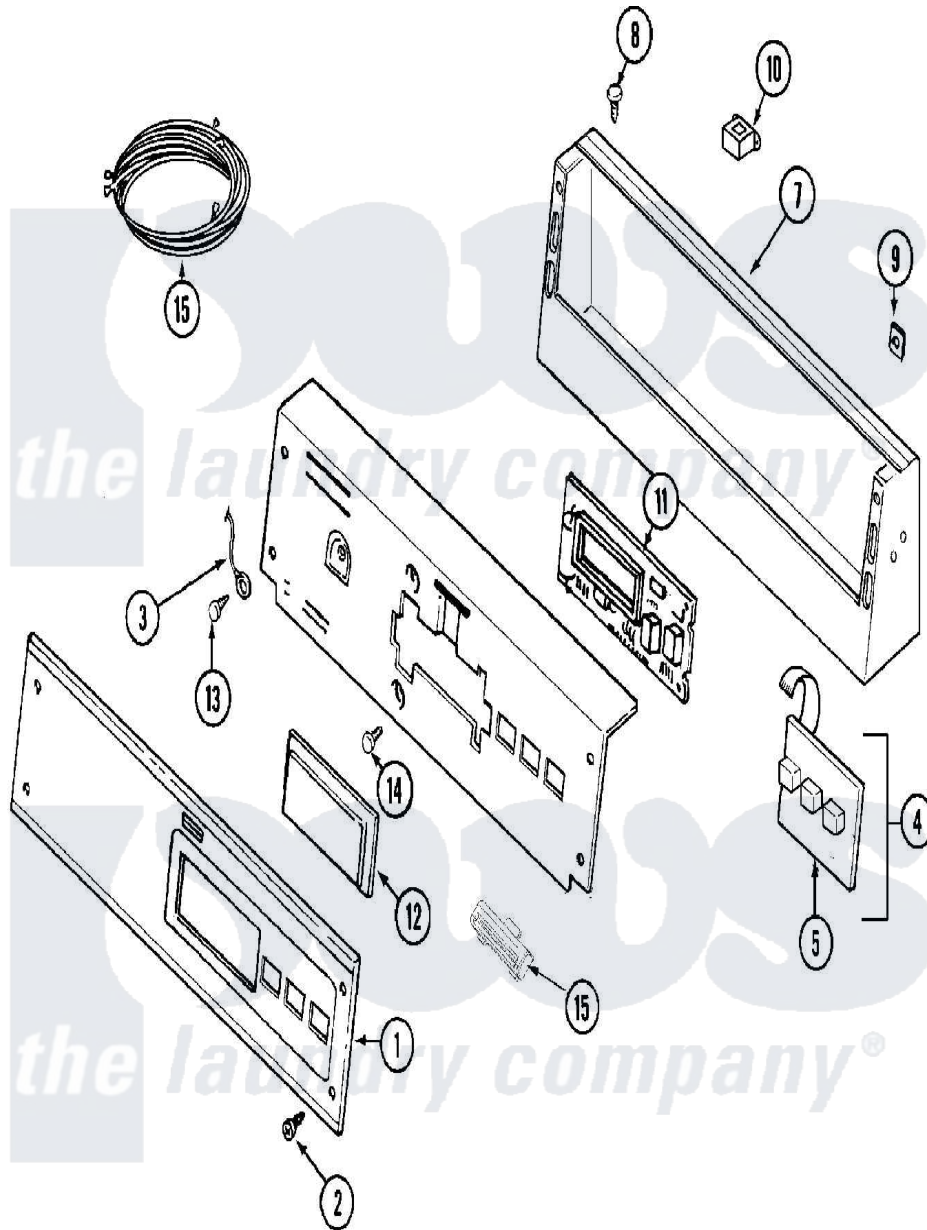

# Maytag MDE21PRAYW 01 - CONTROL PANEL

Maytag Residential Maytag MDE21PRAYW Dryer Parts Parts Diagram 01 - CONTROL PANEL  
 Click on the part number to view part

Item	Original Part Number	Replaced By	Status	Part Description
001	<a href="#">33002669</a>			Control Panel
002	<a href="#">215506</a>			Screw, Control Panel Overlay
003	<a href="#">22001959</a>			Wire, Ground
004	215527	<a href="#">W10140652</a>		Screw, 6-20 X 1/2
"	<a href="#">306694</a>			Backup Plate With Switch
005	215517	<a href="#">W10131113</a>		Push Button
006	22001511	<a href="#">22002954</a>		Deflector, Water
"	33001956	<a href="#">W10124215</a>		Bracket, Control
007	<a href="#">22003101</a>			Console
008	22001996	<a href="#">3370225</a>		Screw
009	<a href="#">215003</a>			Fastener, Panel And Bracket
010	<a href="#">211251</a>			Screw, Transformer
"	<a href="#">22001419</a>			Nut, Transformer
"	<a href="#">22001960</a>			Transformer
011	<a href="#">33001204</a>			Stand-Off, Ccontrol Board
"	33001746	<a href="#">W10130081</a>		Control Board

"	<a href="#">912077</a>		Locknut, Reader Harness
012	22001962	<a href="#">W10131114</a>	Cover, Display
013	<a href="#">211252</a>		Screw, Ground Wire
014	<a href="#">215526</a>		Screw, Circuit Board
015	<a href="#">22001976</a>		Bezel
016	<a href="#">33001856</a>		Reader Harness Kit
017	<a href="#">22001973</a>		Harness, Pr Service
018	<a href="#">33002671</a>		Use And Care Manual