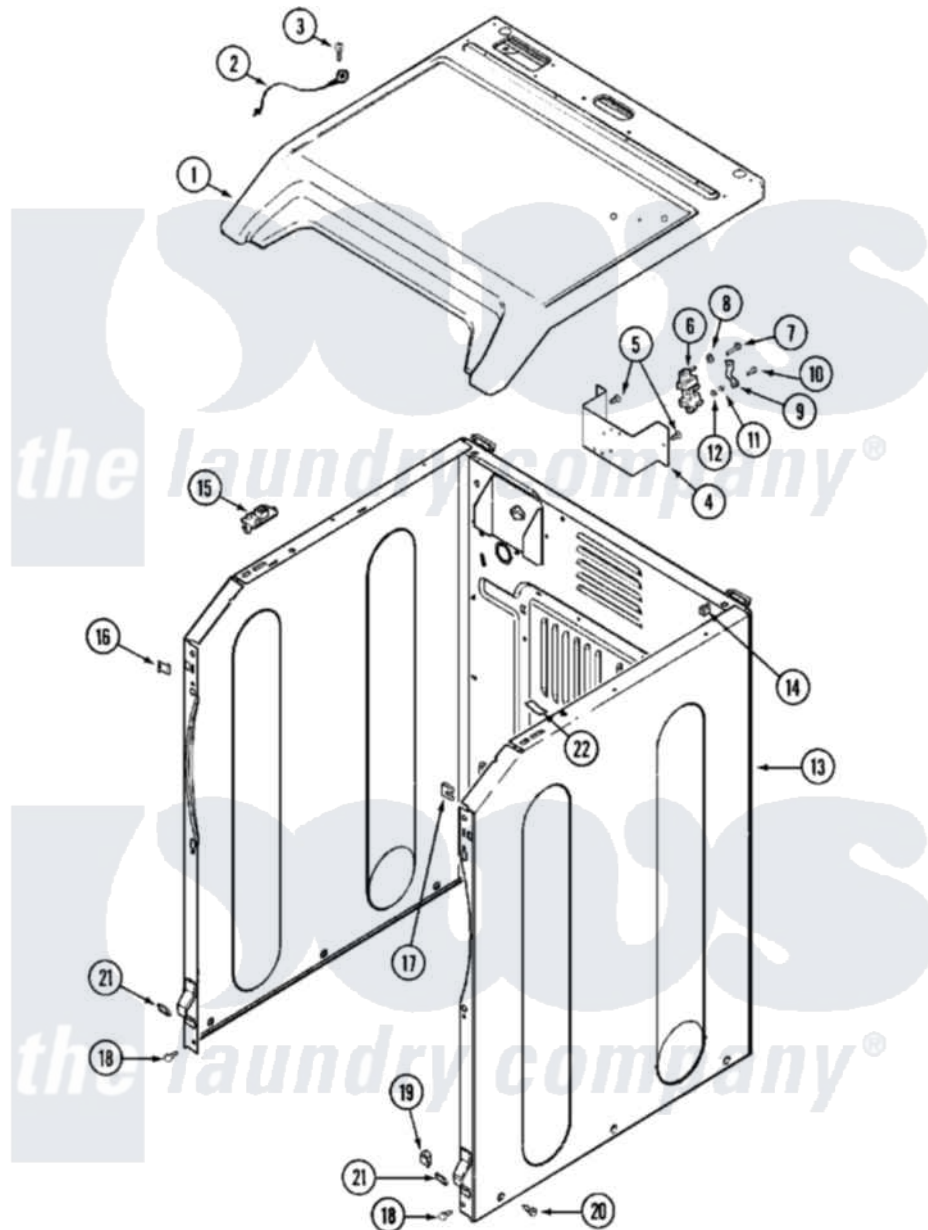

# Maytag MDE21PRAYW 02 - CABINET-FRONT

Maytag [Residential Maytag MDE21PRAYW Dryer Parts](#) Parts Diagram 02 - CABINET-FRONT  
 Click on the part number to view part

Item	Original Part Number	Replaced By	Status	Part Description
001	<a href="#">33002627</a>			Cover, Top
002	<a href="#">22001959</a>			Wire, Ground
003	210186	<a href="#">3370225</a>		Screw
004	NLA		Not Available	BRACKET, TERMINAL BLOCK---NA
005	<a href="#">22001995</a>			Screw Note: Screw, Tumbler Front And Shroud
006	<a href="#">33001244</a>			Block, Terminal
007	Y312209	<a href="#">W10001200</a>		Screw
008	<a href="#">Y311270</a>			Washer, Terminal Block
009	<a href="#">Y312184</a>			Strap, Grounding
010	NLA		Not Available	SCREW, GROUND STRAP
011	311484	<a href="#">112432</a>		Nut
012	<a href="#">311093</a>			Washer, Terminal Connection
013	NLA		Not Available	CABINET ASSY (WHT-AS PK)
014	310933	<a href="#">33002194</a>		Nut, Speed

015	33001872	<a href="#">33002891</a>	Pin, Locator
016	<a href="#">22002049</a>		Clip Note: Clip, Front Panel
017	213280	<a href="#">204439</a>	Screw And Fstner Assembly
018	<a href="#">22001995</a>		Screw Note: Screw, Tumbler Front And Shroud
019	<a href="#">Y310376</a>		Clip, Door Switch Harness
020	<a href="#">213007</a>		Xfor Cabinet See Cabinet, Back
"	22003409	<a href="#">213007</a>	Xfor Cabinet See Cabinet, Back
021	213280	<a href="#">204439</a>	Screw And Fstner Assembly
"	<a href="#">22002239</a>		Clip, Front Panel
022	33002073	<a href="#">Y310376</a>	Clip, Door Switch Harness
023	<a href="#">33001836</a>		Strap, Top Cover Support