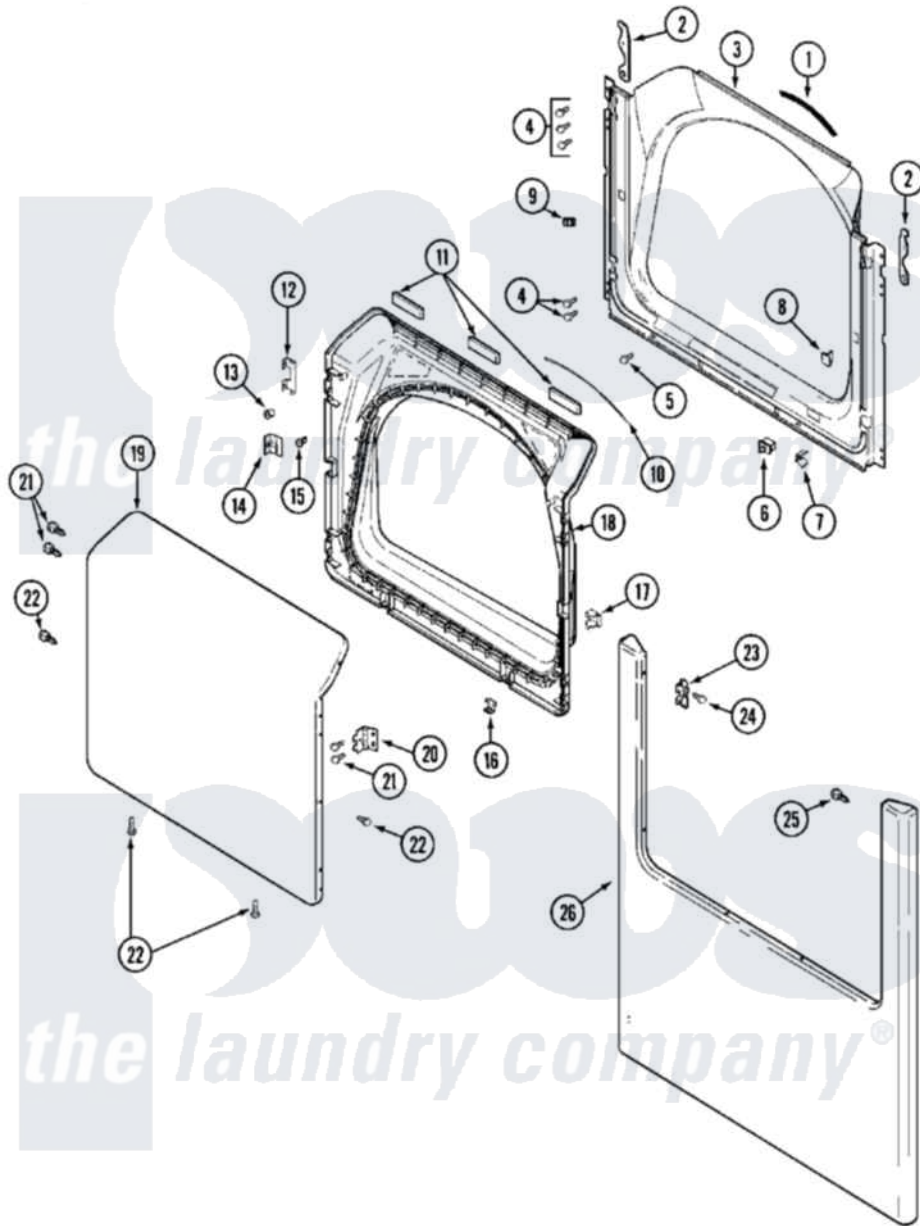

Maytag MDE21PRAYW 03 - DOOR

Maytag [Residential Maytag MDE21PRAYW Dryer Parts](#) Parts Diagram 03 - DOOR
 Click on the part number to view part

Item	Original Part Number	Replaced By	Status	Part Description
001	33001767			Seal, Shroud
002	22002247	33002597		Hook, Security
003	33001778			Shroud
004	22001995			Screw Note: Screw, Tumbler Front And Shroud
005	33001768			Screw, Shroud Note: Screw, Shroud And Outlet Duct
006	33001509	W10169313		Switch-Dor
007	33001760			Bracket, Hinge
008	33001763			Plug, Inner Door
009	Y304578	LA-1003		Door Catch Kit
010	33002094			Seal, Door
011	22002038			Clip, Door
012	33001771			Bushing, Inner Door
013	33001793			Bracket, Strike
014	33001761			Strike, Door
015	22002039			Clip, Door

016	33001763		Plug, Inner Door
017	22002039		Clip, Door
"	22002063		Screw No.8-18AB Wafer Head
"	33002544		Door, Inner W/Seal
018	22003785		Door, Outer
019	33001759		Hinge, Door
020	22002062	98006631	Screw
021	22002063		Screw No.8-18AB Wafer Head
022	33001764		Cover, Hinge Hole
023	33001846		Screw, Hinge Hole Cover
024	22002243		Screw, Front Panel And Hinge
"	22002244		Clip, Grounding
025	22002239		Clip, Front Panel
"	22002241	22002836	Panel, Front