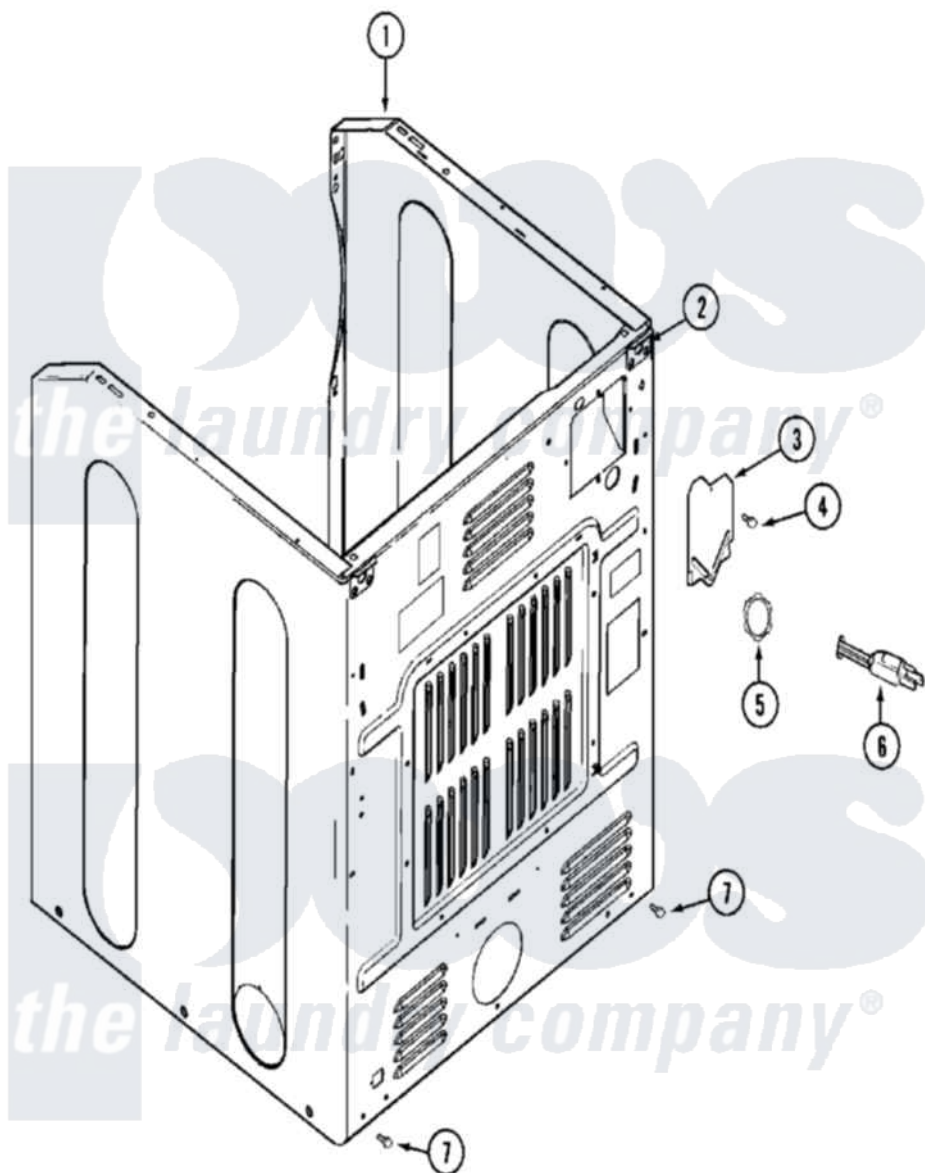

# Maytag MDE21PRAYW 04 - CABINET-REAR

Maytag Residential Maytag MDE21PRAYW Dryer Parts Parts Diagram 04 - CABINET-REAR  
 Click on the part number to view part

Item	Original Part Number	Replaced By	Status	Part Description
001	<a href="#">33002626</a>			Cabinet, Assembly
002	<a href="#">22001995</a>			Screw Note: Screw, Tumbler Front And Shroud
"	22003367	<a href="#">22004095</a>		Hinge, Plastic
003	<a href="#">33001795</a>			Cover, Terminal Block
004	<a href="#">22001995</a>			Screw Note: Screw, Tumbler Front And Shroud
005	<a href="#">33001425</a>			Locknut, Eared For Canadian
006	22001178	<a href="#">22003062</a>		Cord, Power
"	305168	<a href="#">33002916</a>		Power Cord, Canadian 240V
007	<a href="#">22001995</a>			Screw Note: Screw, Tumbler Front And Shroud
008	33002053	<a href="#">211881</a>		Grommet, Cord Part Not Used-Gas Models Only