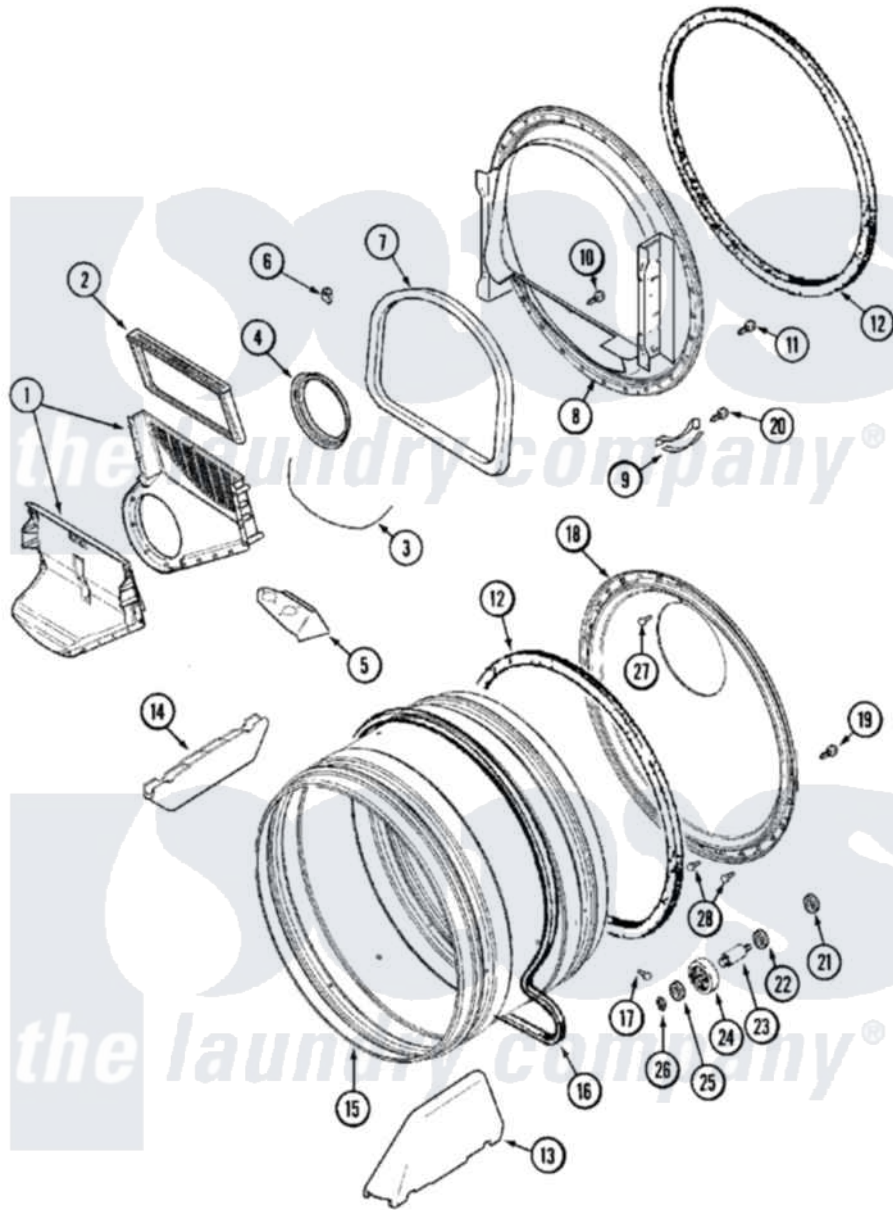

Maytag MDE21PRAYW 05 - TUMBLER

Maytag [Residential Maytag MDE21PRAYW Dryer Parts](#) Parts Diagram 05 - TUMBLER
 Click on the part number to view part

Item	Original Part Number	Replaced By	Status	Part Description
001	33001799			Outlet Duct Assembly Note: Outlet Duct Assembly
002	33001804	33002790		Lint Filter
003	NLA		Not Available	SEAL, OUTLET DUCT
004	33001758	33002560		Seal, Blower
005	33001837			Cover, Thermostat
006	Y310376			Clip, Door Switch Harness
007	33001767			Seal, Shroud
008	33001802			Front, Tumbler
009	306508			Tumbler Bearing Kit ----W
010	NLA		Not Available	SCREW, OUTLET DUCT (PHILLIPS)
011	33001855	33002917		Screw, No.10-16
012	33001807			Seal, Tumbler
013	33001756	33002032		Baffle
014	33001755			Baffle
015	33001794	33001889		Tumbler

016	33001777	33002535	V-Belt
017	33001788	33002973	Screw, No.9-15 X 1.00 Hx WS
018	33001801		Back, Tumbler
019	33002190		SCrew, C BraCe, BraCket, Cabinet
020	210720		Rivet, Bearing To Tumbler Fmt
021	33001443		Nut, Hex
022	Y313347	312535	Washer, Vault Mounting Brk.
023	Y312948	6-3129480	Shaft- Tumbler
024	Y303373	12001541	Drum Roller/Washer Assembly--W
025	312535		Washer, Vault Mounting Brk.
026	410233	9703438	Ring-Retr
027	210932		Screw, No.8 X 9/16 Ctsk Note: Screw, Inlet Duct
028	22001996	3370225	Screw