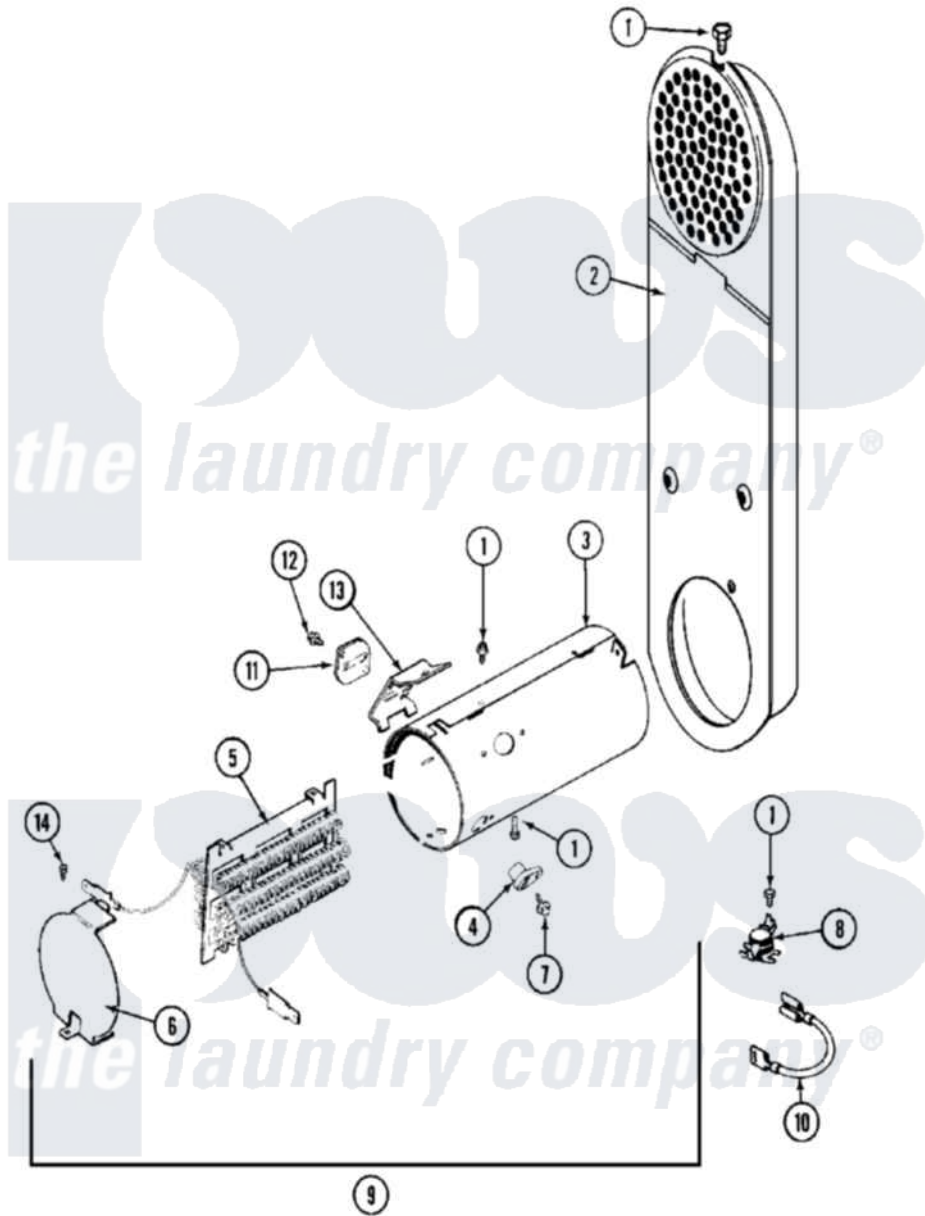

Maytag MDE21PRAYW 06 - HEATER

Maytag Residential Maytag MDE21PRAYW Dryer Parts Diagram 06 - HEATER
 Click on the part number to view part

Item	Original Part Number	Replaced By	Status	Part Description
001	211294	90767		Screw, 8A X 3/8 HeX Washer Head Tapping
002	33001803	33003038		Assembly, Inlet Duct-Elec
003	314995			Enclosure, Heater
004	314998			Insulator, Terminal
005	307185	308614		Heater Sub-Assembly
006	314999			Shield, Radiant
007	NLA		Not Available	SCREW, TERMINAL INSULATOR
008	303396			Thermostat, Hi-Limit
009	307179			Heater Assembly
010	Y307173			Wire, Jumper
011	307473			Fuse, Thermal
012	NLA		Not Available	SCREW, THERMAL FUSE
013	315346			Bracket, Thermal Fuse
014	33002046	693995		Screw, Hex Head
015	Y308590	W10116795		Heater