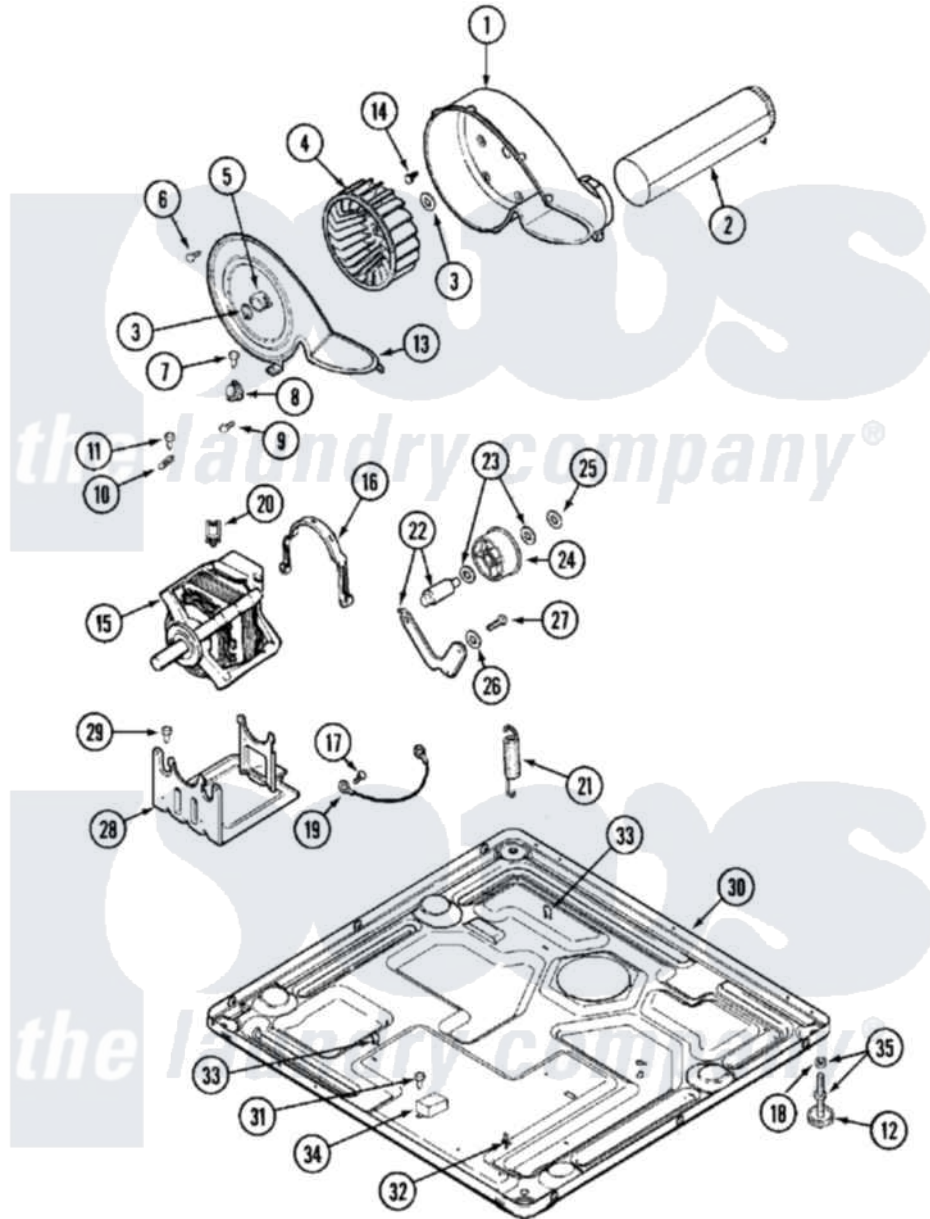

Maytag MDE21PRAYW 07 - MOTOR DRIVE

Maytag [Residential Maytag MDE21PRAYW Dryer Parts](#) Parts Diagram 07 - MOTOR DRIVE
 Click on the part number to view part

Item	Original Part Number	Replaced By	Status	Part Description
001	33001789			Housing, Blower
002	22001995			Screw Note: Screw, Tumbler Front And Shroud
"	33001800			Duct Assembly, Exhaust
003	410233	9703438		Ring-Retrn
004	33001790			Wheel, Blower
"	33002797			Wheel, Blower
005	312967			Clamp, Blower Housing
006	33001855	33002917		Screw, No.10-16
007	Y313561			Screw----NA
008	303392			Thermostat, Cycling
"	33303391			Thermostat, Cycling
009	22001996	3370225		Screw
010	33001762			Fuse, Thermal
011	NLA		Not Available	SCREW, THERMAL CUT-OFF
012	Y314137			Foot, Rubber
013	33001796	33002711		Cover, Blower Housing

"	33002560		Seal, Blower
014	314818	1163839	Screw
015	33002478		Motor
"	33002795		Motor, Drive 60Hz
016	Y015825		Clip, Motor To Motor Support
017	910343	488234	Screw 8-32 X 1/4
018	Y052740	62739	Nut, Lock
019	901220		Ground Wire
020	Y310376		Clip, Door Switch Harness
021	33002157		Grommet
"	33002460	33002459	Assembly, Spring And Plug
"	33002461		Plug For Spring
022	33001782	6-3705180	Idler Arm
023	Y312527		Washer, Idler Shaft
024	33001783	6-3700340	Bearing- I
025	312958	354987	Ring, Retaining
026	315772		Sleeve, Idler Arm
027	Y014874		Screw, Idler Arm And Sleeve
028	Y313561		Screw----NA
"	33001752	33002817	Motor Support, Offset
"	33002466	33002817	Motor Support, Offset
029	Y313561		Screw----NA
030	NLA	Not Available	BASE, (LWR)----NA
031	22001078	3177991	Screw
032	315471	22003298	Retainer, Wire
033	410490		Spring, Retainer Wire Harness
034	306199		Relay, Heater
035	Y305086		Adjustable Leg And Nut