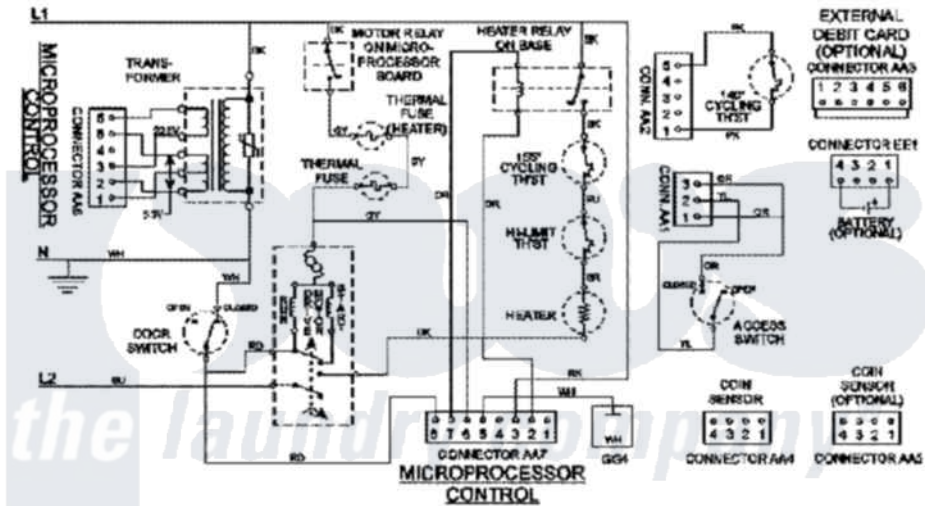

Maytag MDE21PRAYW 08 - WIRING INFORMATION

Maytag Residential Maytag MDE21PRAYW Dryer Parts Parts Diagram 08 - WIRING INFORMATION
 Click on the part number to view part

Item	Original Part Number	Replaced By	Status	Part Description
001	NLA		Not Available	WIRING INFORMATION