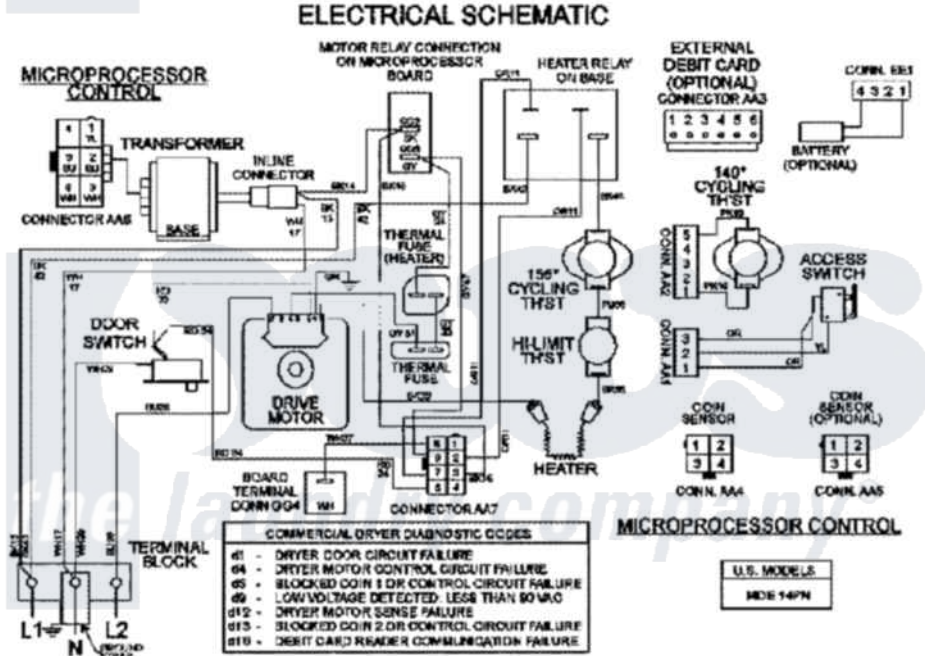

Maytag MDE21PRAYW 08 - WIRING INFORMATION

Maytag Residential Maytag MDE21PRAYW Dryer Parts Parts Diagram 08 - WIRING INFORMATION
 Click on the part number to view part

Item	Original Part Number	Replaced By	Status	Part Description
001	NLA		Not Available	WIRING INFORMATION